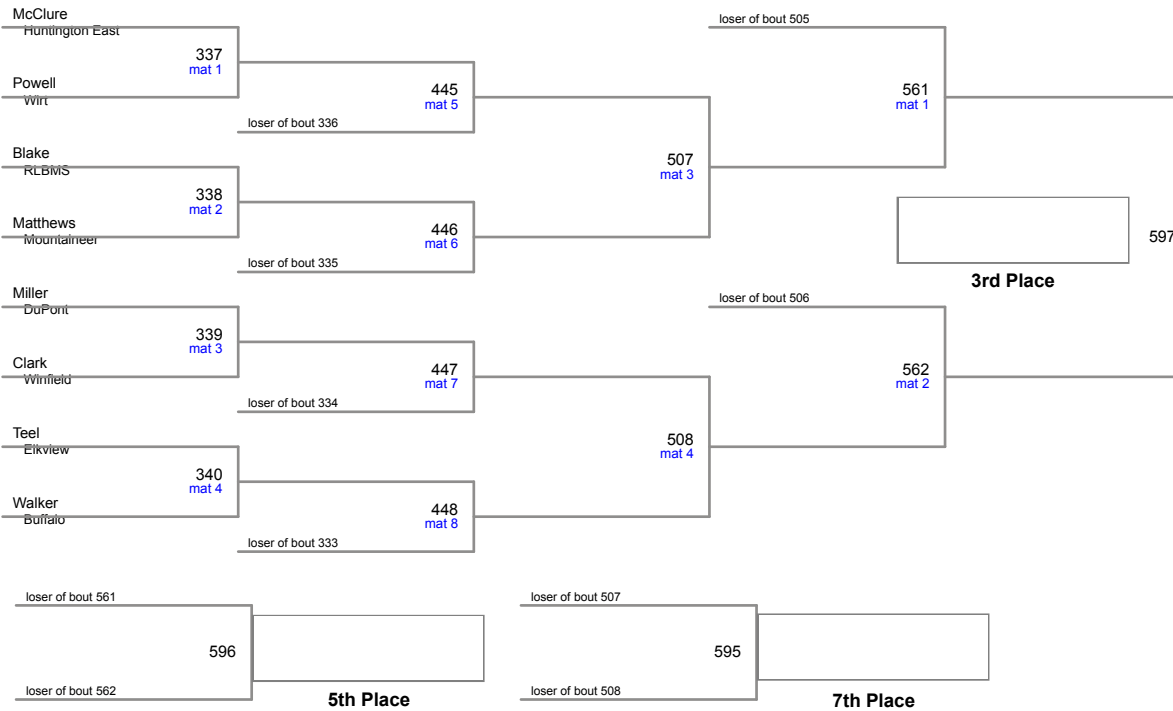

WSAZ Middle School Tournament – Day One Results

January 29, 2016

Plc	Points	Team	CH	CONS
1	66	Huntington East	8	4
2	62.5	Point Pleasant	7	4
3	58.5	Independence	7	3
4	56	Edison	8	1
5	47.5	Barboursville	5	4
6	47	Jackson	4	5
7	44	Beckley Stratton	4	5
8	43.5	Winfield	5	4
9	42	Western Gbr	5	1
10	36	John Adams	3	7
11	32.5	WFMS	4	3
12	32	Hurricane	4	2
13	30	East Fairmont	3	3
13	30	Poca	3	2
15	28.5	Elkview	2	5
16	28	Charles Town	3	2
16	28	Mountaineer	1	6
18	27	Ritchie County	2	3
19	26.5	Hayes	2	3
20	26	Ripley	2	5
20	26	Sissonville Middle	3	2
22	25.5	Milton	3	2
23	25	Horace Mann	2	3
24	22.5	Wirt	2	3
25	22	Shady Spring	-	7
25	22	Warm Springs	2	2
27	21	Braxton	2	2
27	21	DuPont	2	2
29	18	Huntington	2	2
30	17.5	Doddridge	2	1
31	17	RLBMS	2	2
32	16.5	EGMS	1	3
33	16	Buffalo	1	3
34	15.5	Collins	2	2
35	15	Ravenswood	1	2
36	14	George Wash. MS	2	-
37	12	Calhoun	1	1
38	11	McKinley	1	1
39	10	Hamlin Middle	1	1
40	8	Andrew Jackson	1	1
41	7	wahama	1	-
42	6	Logan	1	-
43	4	Notre Dame MS	1	-
44	3.5	Fairland	-	1

78 Lbs

84 Lbs

90 Lbs

95 Lbs

102 Lbs

110 Lbs

116 Lbs

123 Lbs

128 Lbs

145 Lbs

155 Lbs

171 Lbs

285 Lbs