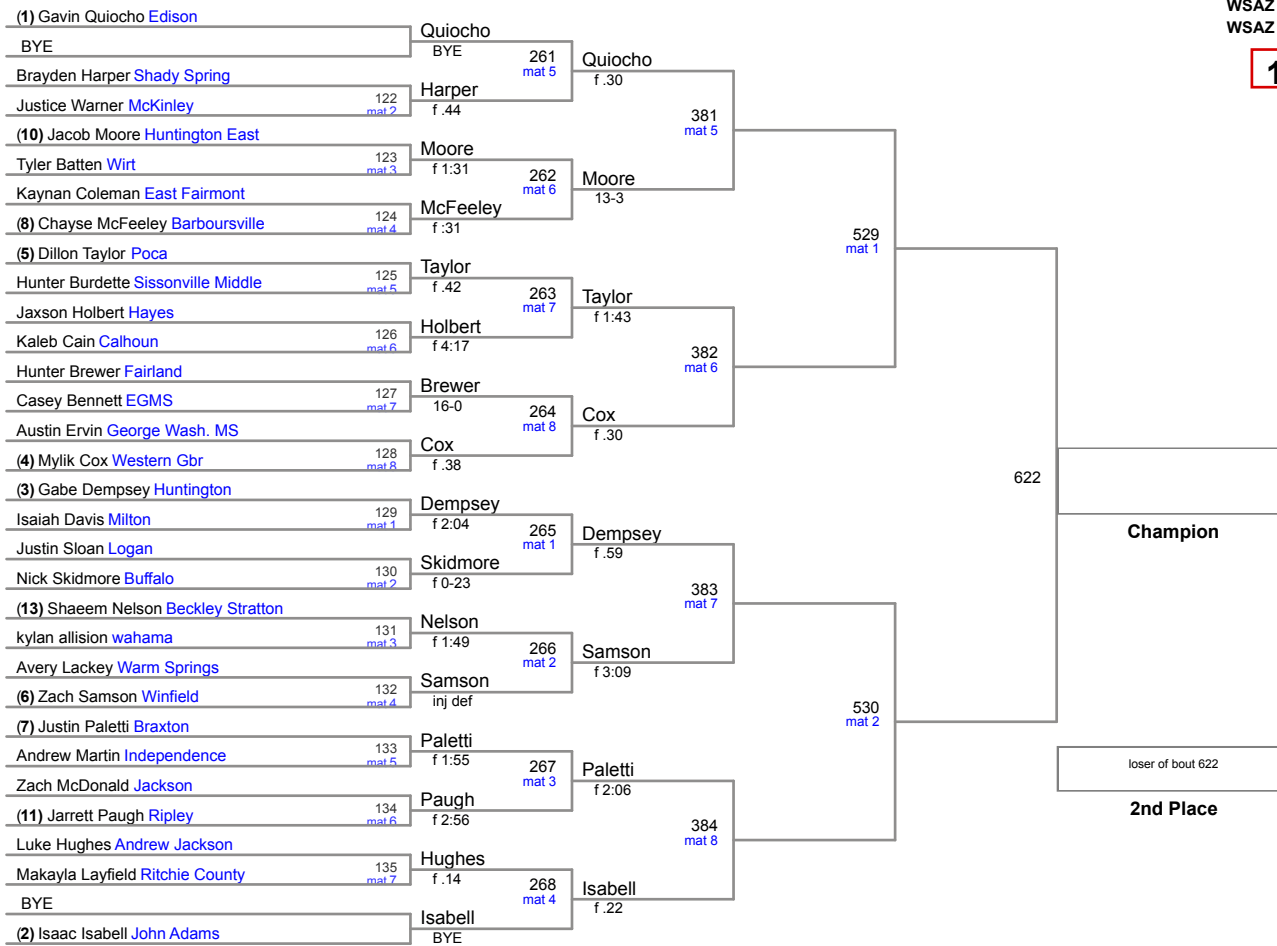

WSAZ Middle School Tournament – Day One Results

January 29, 2016

Plc	Points	Team	CH	CONS
1	66	Huntington East	8	4
2	62.5	Point Pleasant	7	4
3	58.5	Independence	7	3
4	56	Edison	8	1
5	47.5	Barboursville	5	4
6	47	Jackson	4	5
7	44	Beckley Stratton	4	5
8	43.5	Winfield	5	4
9	42	Western Gbr	5	1
10	36	John Adams	3	7
11	32.5	WFMS	4	3
12	32	Hurricane	4	2
13	30	East Fairmont	3	3
13	30	Poca	3	2
15	28.5	Elkview	2	5
16	28	Charles Town	3	2
16	28	Mountaineer	1	6
18	27	Ritchie County	2	3
19	26.5	Hayes	2	3
20	26	Ripley	2	5
20	26	Sissonville Middle	3	2
22	25.5	Milton	3	2
23	25	Horace Mann	2	3
24	22.5	Wirt	2	3
25	22	Shady Spring	-	7
25	22	Warm Springs	2	2
27	21	Braxton	2	2
27	21	DuPont	2	2
29	18	Huntington	2	2
30	17.5	Doddridge	2	1
31	17	RLBMS	2	2
32	16.5	EGMS	1	3
33	16	Buffalo	1	3
34	15.5	Collins	2	2
35	15	Ravenswood	1	2
36	14	George Wash. MS	2	-
37	12	Calhoun	1	1
38	11	McKinley	1	1
39	10	Hamlin Middle	1	1
40	8	Andrew Jackson	1	1
41	7	wahama	1	-
42	6	Logan	1	-
43	4	Notre Dame MS	1	-
44	3.5	Fairland	-	1

78 Lbs

84 Lbs

90 Lbs

95 Lbs

102 Lbs

110 Lbs

116 Lbs

123 Lbs

128 Lbs

145 Lbs

155 Lbs

171 Lbs

285 Lbs