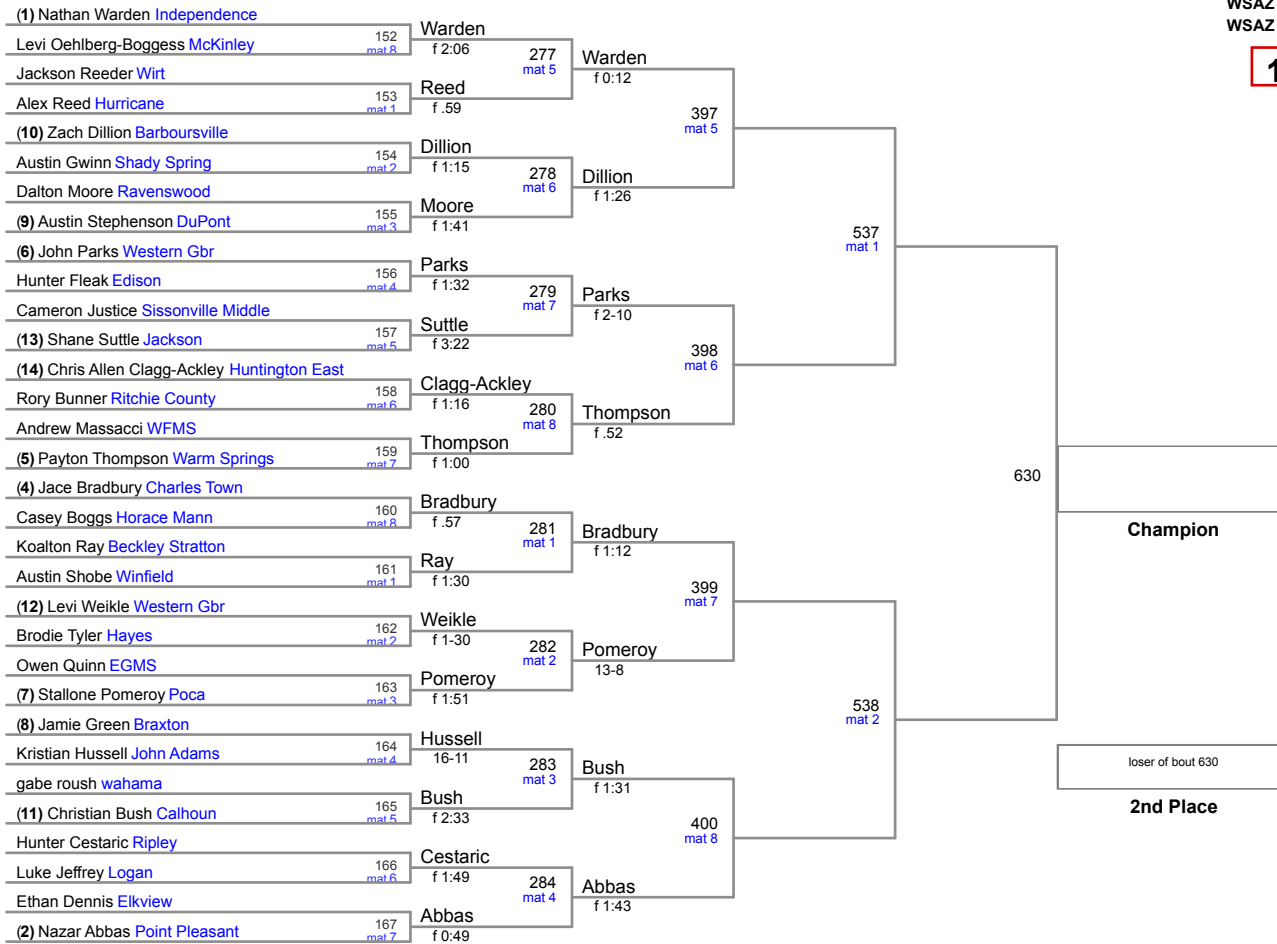

WSAZ Middle School Tournament – Day One Results

January 29, 2016

Plc	Points	Team	CH	CONS
1	66	Huntington East	8	4
2	62.5	Point Pleasant	7	4
3	58.5	Independence	7	3
4	56	Edison	8	1
5	47.5	Barboursville	5	4
6	47	Jackson	4	5
7	44	Beckley Stratton	4	5
8	43.5	Winfield	5	4
9	42	Western Gbr	5	1
10	36	John Adams	3	7
11	32.5	WFMS	4	3
12	32	Hurricane	4	2
13	30	East Fairmont	3	3
13	30	Poca	3	2
15	28.5	Elkview	2	5
16	28	Charles Town	3	2
16	28	Mountaineer	1	6
18	27	Ritchie County	2	3
19	26.5	Hayes	2	3
20	26	Ripley	2	5
20	26	Sissonville Middle	3	2
22	25.5	Milton	3	2
23	25	Horace Mann	2	3
24	22.5	Wirt	2	3
25	22	Shady Spring	-	7
25	22	Warm Springs	2	2
27	21	Braxton	2	2
27	21	DuPont	2	2
29	18	Huntington	2	2
30	17.5	Doddridge	2	1
31	17	RLBMS	2	2
32	16.5	EGMS	1	3
33	16	Buffalo	1	3
34	15.5	Collins	2	2
35	15	Ravenswood	1	2
36	14	George Wash. MS	2	-
37	12	Calhoun	1	1
38	11	McKinley	1	1
39	10	Hamlin Middle	1	1
40	8	Andrew Jackson	1	1
41	7	wahama	1	-
42	6	Logan	1	-
43	4	Notre Dame MS	1	-
44	3.5	Fairland	-	1

78 Lbs

84 Lbs

90 Lbs

95 Lbs

102 Lbs

110 Lbs

116 Lbs

123 Lbs

128 Lbs

145 Lbs

155 Lbs

171 Lbs

285 Lbs