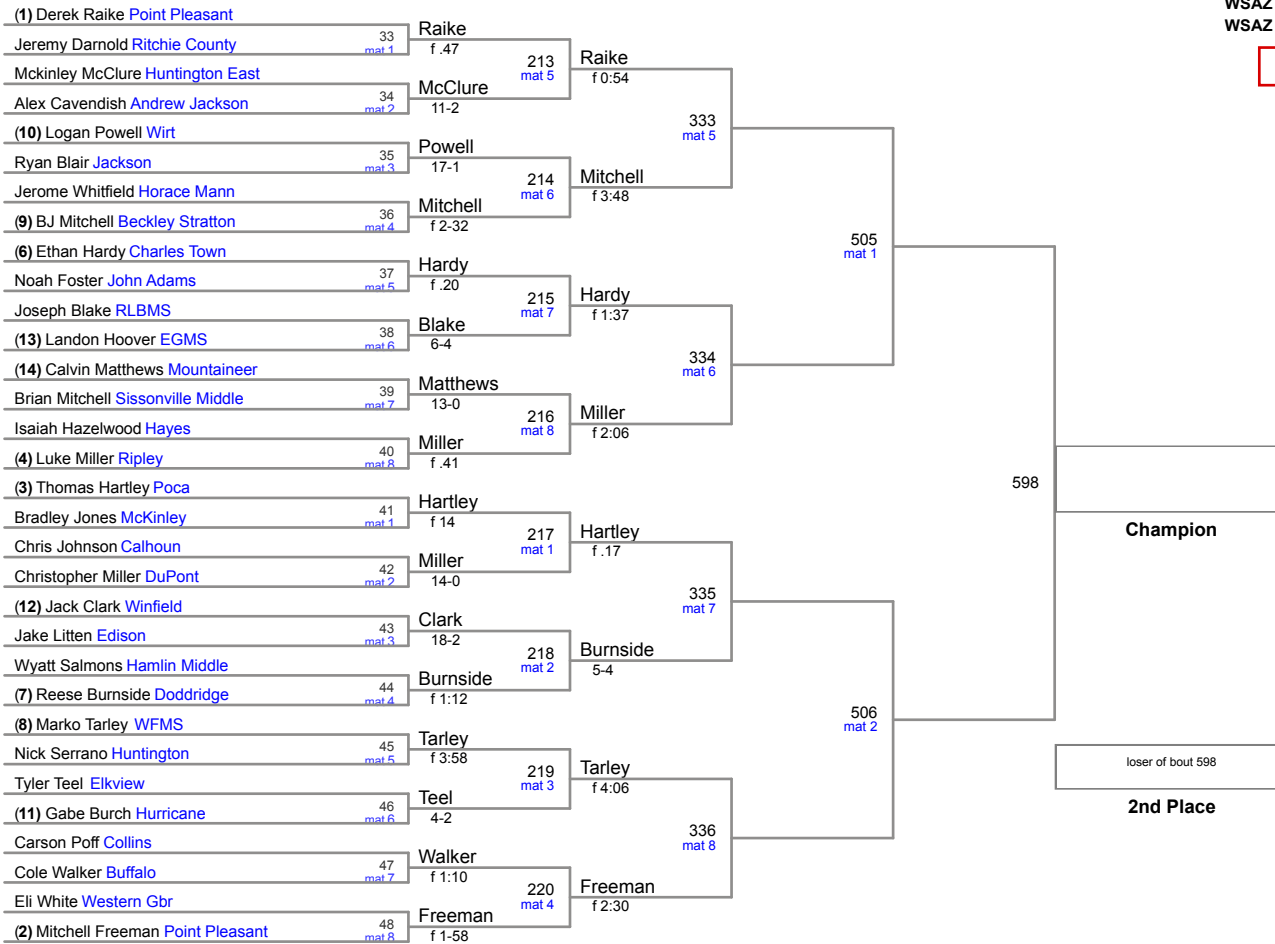

WSAZ Middle School Tournament – Day One Results

January 29, 2016

Plc	Points	Team	CH	CONS
1	66	Huntington East	8	4
2	62.5	Point Pleasant	7	4
3	58.5	Independence	7	3
4	56	Edison	8	1
5	47.5	Barboursville	5	4
6	47	Jackson	4	5
7	44	Beckley Stratton	4	5
8	43.5	Winfield	5	4
9	42	Western Gbr	5	1
10	36	John Adams	3	7
11	32.5	WFMS	4	3
12	32	Hurricane	4	2
13	30	East Fairmont	3	3
13	30	Poca	3	2
15	28.5	Elkview	2	5
16	28	Charles Town	3	2
16	28	Mountaineer	1	6
18	27	Ritchie County	2	3
19	26.5	Hayes	2	3
20	26	Ripley	2	5
20	26	Sissonville Middle	3	2
22	25.5	Milton	3	2
23	25	Horace Mann	2	3
24	22.5	Wirt	2	3
25	22	Shady Spring	-	7
25	22	Warm Springs	2	2
27	21	Braxton	2	2
27	21	DuPont	2	2
29	18	Huntington	2	2
30	17.5	Doddridge	2	1
31	17	RLBMS	2	2
32	16.5	EGMS	1	3
33	16	Buffalo	1	3
34	15.5	Collins	2	2
35	15	Ravenswood	1	2
36	14	George Wash. MS	2	-
37	12	Calhoun	1	1
38	11	McKinley	1	1
39	10	Hamlin Middle	1	1
40	8	Andrew Jackson	1	1
41	7	wahama	1	-
42	6	Logan	1	-
43	4	Notre Dame MS	1	-
44	3.5	Fairland	-	1

78 Lbs

84 Lbs

90 Lbs

95 Lbs

102 Lbs

110 Lbs

116 Lbs

123 Lbs

128 Lbs

145 Lbs

155 Lbs

171 Lbs

285 Lbs