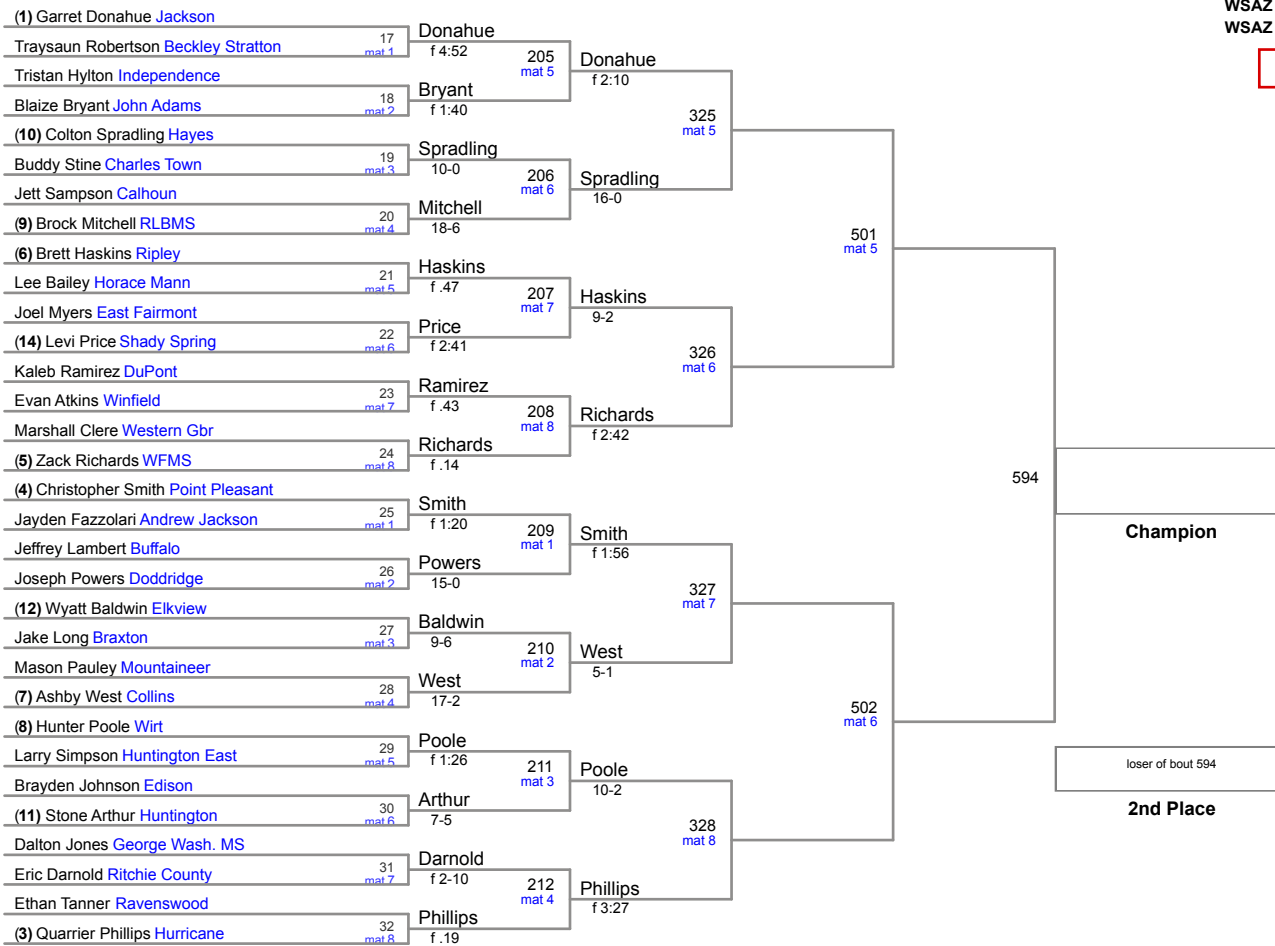

WSAZ Middle School Tournament – Day One Results

January 29, 2016

Plc	Points	Team	CH	CONS
1	66	Huntington East	8	4
2	62.5	Point Pleasant	7	4
3	58.5	Independence	7	3
4	56	Edison	8	1
5	47.5	Barboursville	5	4
6	47	Jackson	4	5
7	44	Beckley Stratton	4	5
8	43.5	Winfield	5	4
9	42	Western Gbr	5	1
10	36	John Adams	3	7
11	32.5	WFMS	4	3
12	32	Hurricane	4	2
13	30	East Fairmont	3	3
13	30	Poca	3	2
15	28.5	Elkview	2	5
16	28	Charles Town	3	2
16	28	Mountaineer	1	6
18	27	Ritchie County	2	3
19	26.5	Hayes	2	3
20	26	Ripley	2	5
20	26	Sissonville Middle	3	2
22	25.5	Milton	3	2
23	25	Horace Mann	2	3
24	22.5	Wirt	2	3
25	22	Shady Spring	-	7
25	22	Warm Springs	2	2
27	21	Braxton	2	2
27	21	DuPont	2	2
29	18	Huntington	2	2
30	17.5	Doddridge	2	1
31	17	RLBMS	2	2
32	16.5	EGMS	1	3
33	16	Buffalo	1	3
34	15.5	Collins	2	2
35	15	Ravenswood	1	2
36	14	George Wash. MS	2	-
37	12	Calhoun	1	1
38	11	McKinley	1	1
39	10	Hamlin Middle	1	1
40	8	Andrew Jackson	1	1
41	7	wahama	1	-
42	6	Logan	1	-
43	4	Notre Dame MS	1	-
44	3.5	Fairland	-	1

78 Lbs

84 Lbs

90 Lbs

95 Lbs

102 Lbs

110 Lbs

116 Lbs

123 Lbs

128 Lbs

145 Lbs

155 Lbs

171 Lbs

285 Lbs