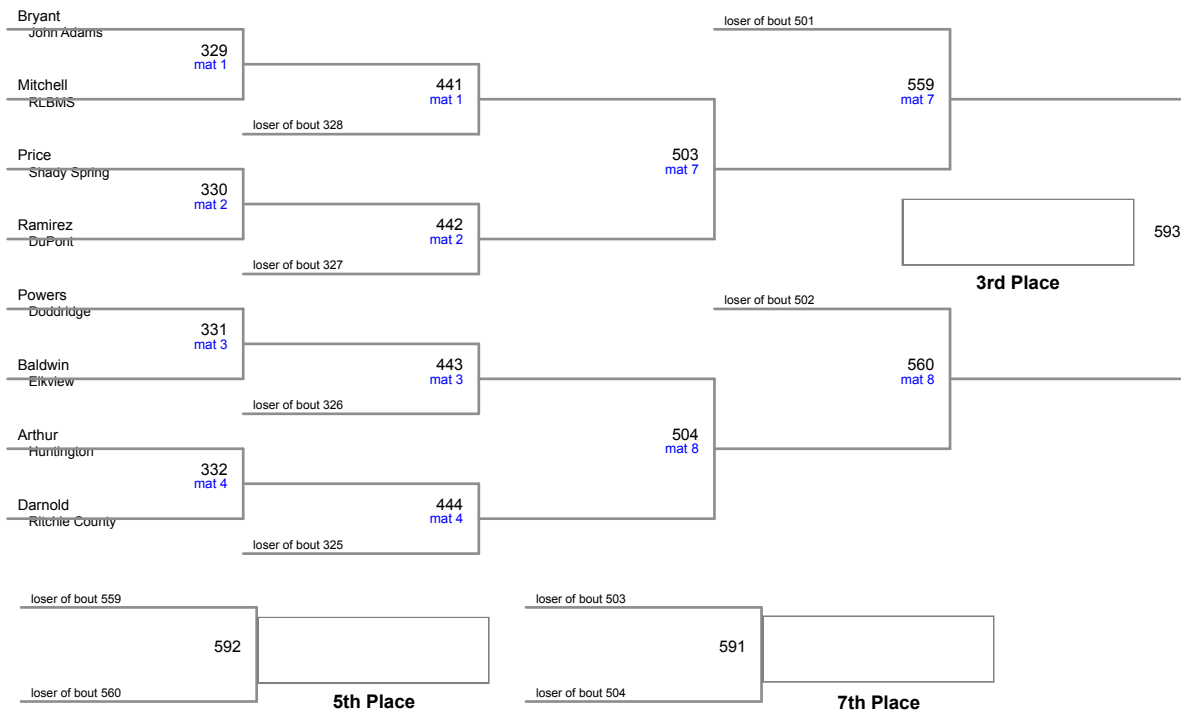

WSAZ Middle School Tournament – Day One Results

January 29, 2016

Plc	Points	Team	CH	CONS
1	66	Huntington East	8	4
2	62.5	Point Pleasant	7	4
3	58.5	Independence	7	3
4	56	Edison	8	1
5	47.5	Barboursville	5	4
6	47	Jackson	4	5
7	44	Beckley Stratton	4	5
8	43.5	Winfield	5	4
9	42	Western Gbr	5	1
10	36	John Adams	3	7
11	32.5	WFMS	4	3
12	32	Hurricane	4	2
13	30	East Fairmont	3	3
13	30	Poca	3	2
15	28.5	Elkview	2	5
16	28	Charles Town	3	2
16	28	Mountaineer	1	6
18	27	Ritchie County	2	3
19	26.5	Hayes	2	3
20	26	Ripley	2	5
20	26	Sissonville Middle	3	2
22	25.5	Milton	3	2
23	25	Horace Mann	2	3
24	22.5	Wirt	2	3
25	22	Shady Spring	-	7
25	22	Warm Springs	2	2
27	21	Braxton	2	2
27	21	DuPont	2	2
29	18	Huntington	2	2
30	17.5	Doddridge	2	1
31	17	RLBMS	2	2
32	16.5	EGMS	1	3
33	16	Buffalo	1	3
34	15.5	Collins	2	2
35	15	Ravenswood	1	2
36	14	George Wash. MS	2	-
37	12	Calhoun	1	1
38	11	McKinley	1	1
39	10	Hamlin Middle	1	1
40	8	Andrew Jackson	1	1
41	7	wahama	1	-
42	6	Logan	1	-
43	4	Notre Dame MS	1	-
44	3.5	Fairland	-	1

78 Lbs

84 Lbs

90 Lbs

95 Lbs

102 Lbs

110 Lbs

116 Lbs

123 Lbs

128 Lbs

145 Lbs

155 Lbs

171 Lbs

285 Lbs