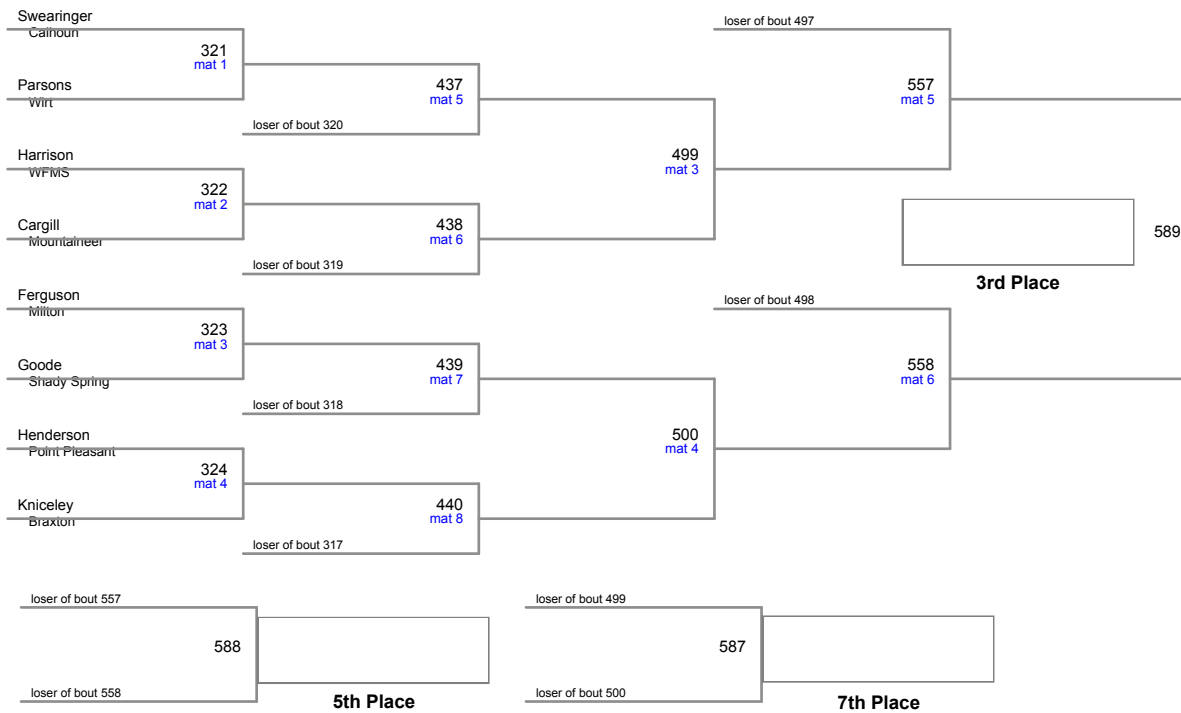

WSAZ Middle School Tournament – Day One Results

January 29, 2016

Plc	Points	Team	CH	CONS
1	66	Huntington East	8	4
2	62.5	Point Pleasant	7	4
3	58.5	Independence	7	3
4	56	Edison	8	1
5	47.5	Barboursville	5	4
6	47	Jackson	4	5
7	44	Beckley Stratton	4	5
8	43.5	Winfield	5	4
9	42	Western Gbr	5	1
10	36	John Adams	3	7
11	32.5	WFMS	4	3
12	32	Hurricane	4	2
13	30	East Fairmont	3	3
13	30	Poca	3	2
15	28.5	Elkview	2	5
16	28	Charles Town	3	2
16	28	Mountaineer	1	6
18	27	Ritchie County	2	3
19	26.5	Hayes	2	3
20	26	Ripley	2	5
20	26	Sissonville Middle	3	2
22	25.5	Milton	3	2
23	25	Horace Mann	2	3
24	22.5	Wirt	2	3
25	22	Shady Spring	-	7
25	22	Warm Springs	2	2
27	21	Braxton	2	2
27	21	DuPont	2	2
29	18	Huntington	2	2
30	17.5	Doddridge	2	1
31	17	RLBMS	2	2
32	16.5	EGMS	1	3
33	16	Buffalo	1	3
34	15.5	Collins	2	2
35	15	Ravenswood	1	2
36	14	George Wash. MS	2	-
37	12	Calhoun	1	1
38	11	McKinley	1	1
39	10	Hamlin Middle	1	1
40	8	Andrew Jackson	1	1
41	7	wahama	1	-
42	6	Logan	1	-
43	4	Notre Dame MS	1	-
44	3.5	Fairland	-	1

78 Lbs

84 Lbs

90 Lbs

95 Lbs

102 Lbs

110 Lbs

116 Lbs

123 Lbs

128 Lbs

145 Lbs

155 Lbs

171 Lbs

285 Lbs