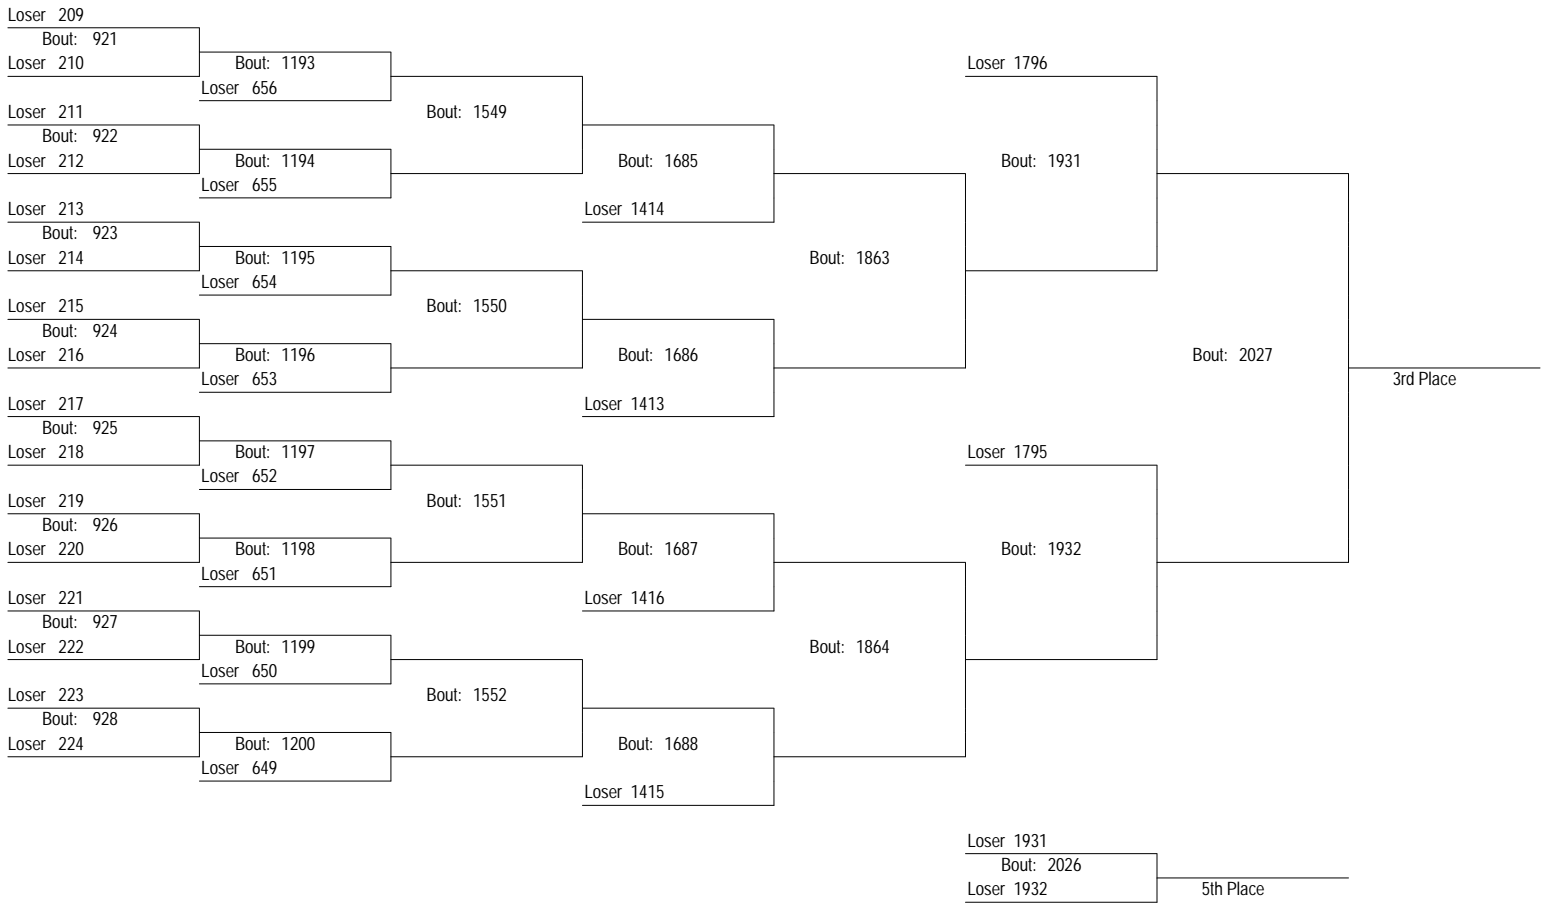

MCYWL Championships

March 31st - April 1st

8U59