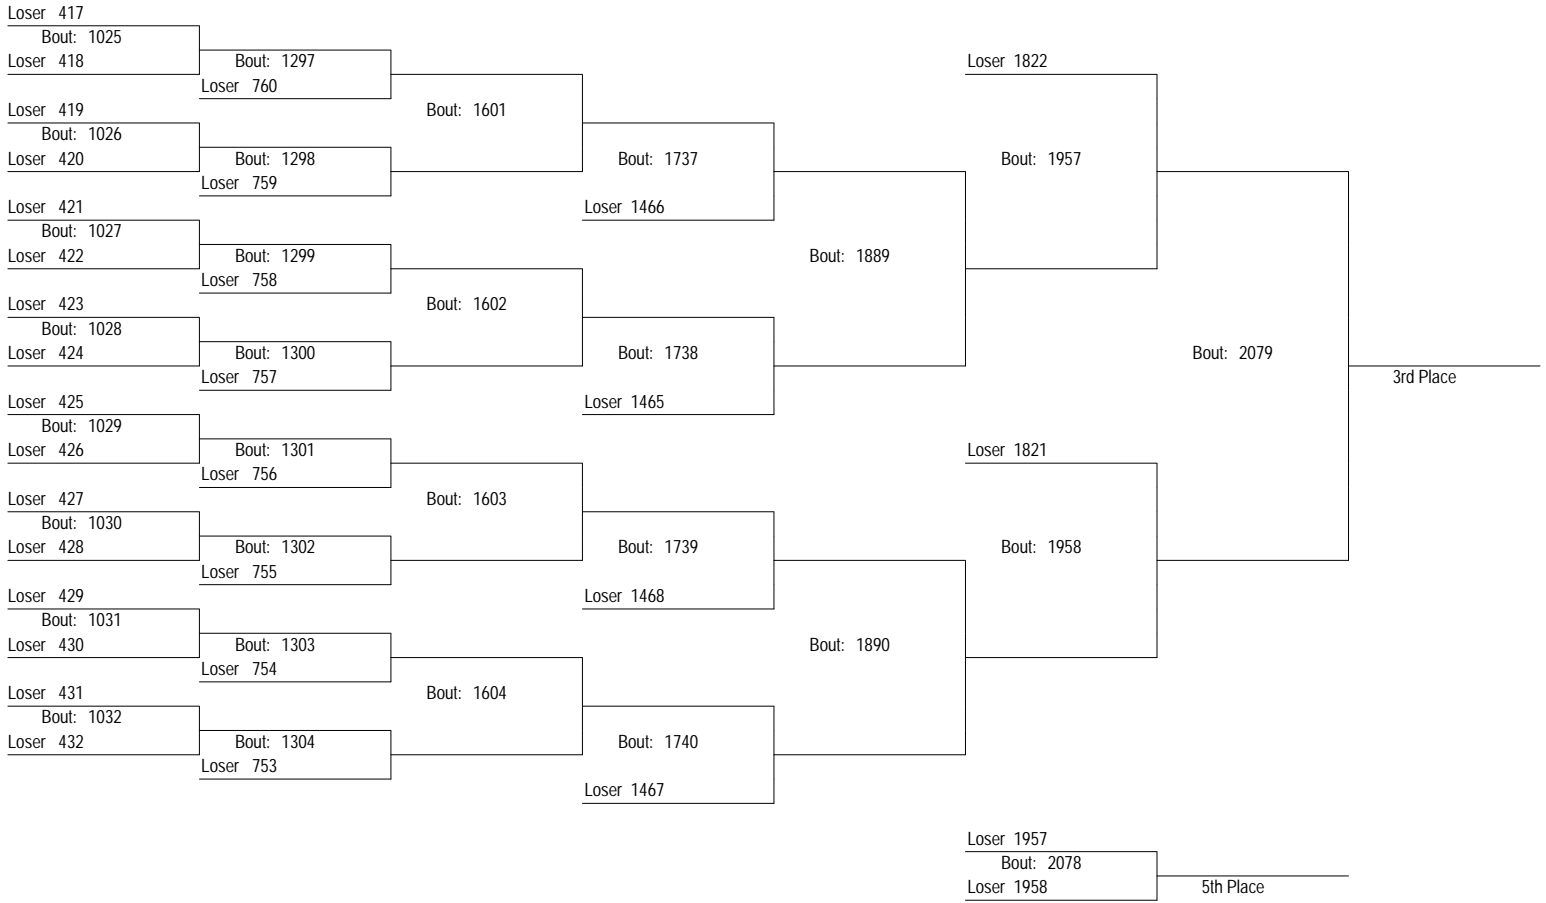

MCYWL Championships

March 31st - April 1st

10U96

MCYWL Championships

March 31st - April 1st

10U96

MCYWL Championships

March 31st - April 1st

10110

MCYWL Championships

March 31st - April 1st

10110

MCYWL Championships

March 31st - April 1st

10125

MCYWL Championships

March 31st - April 1st

10125

MCYWL Championships

March 31st - April 1st

10HWT

MCYWL Championships

March 31st - April 1st

10HWT