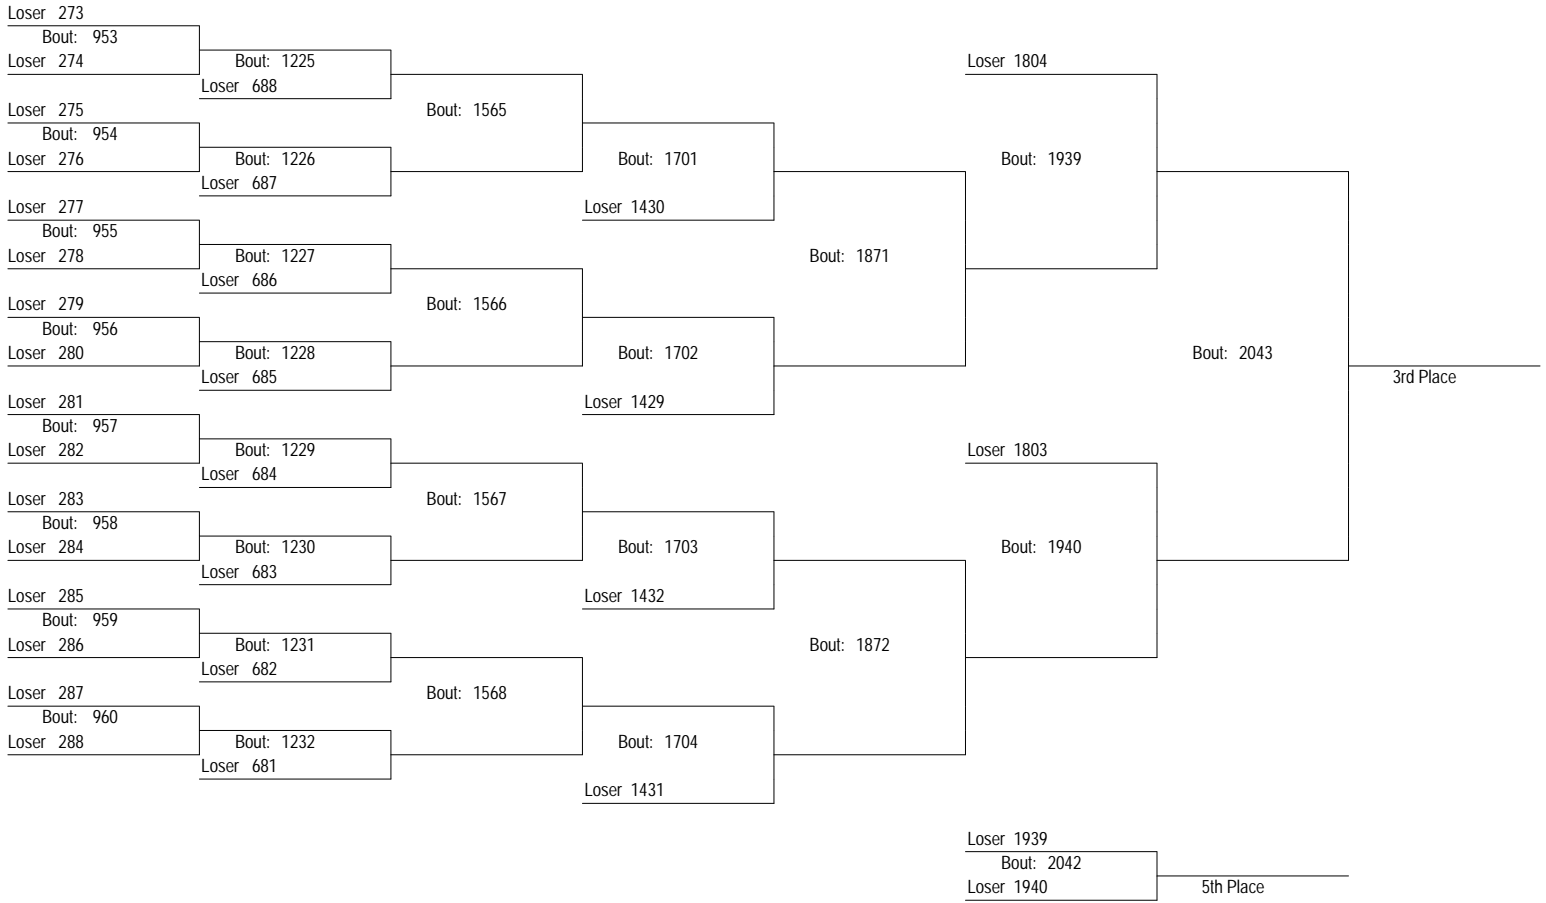

MCYWL Championships

March 31st - April 1st

8U103