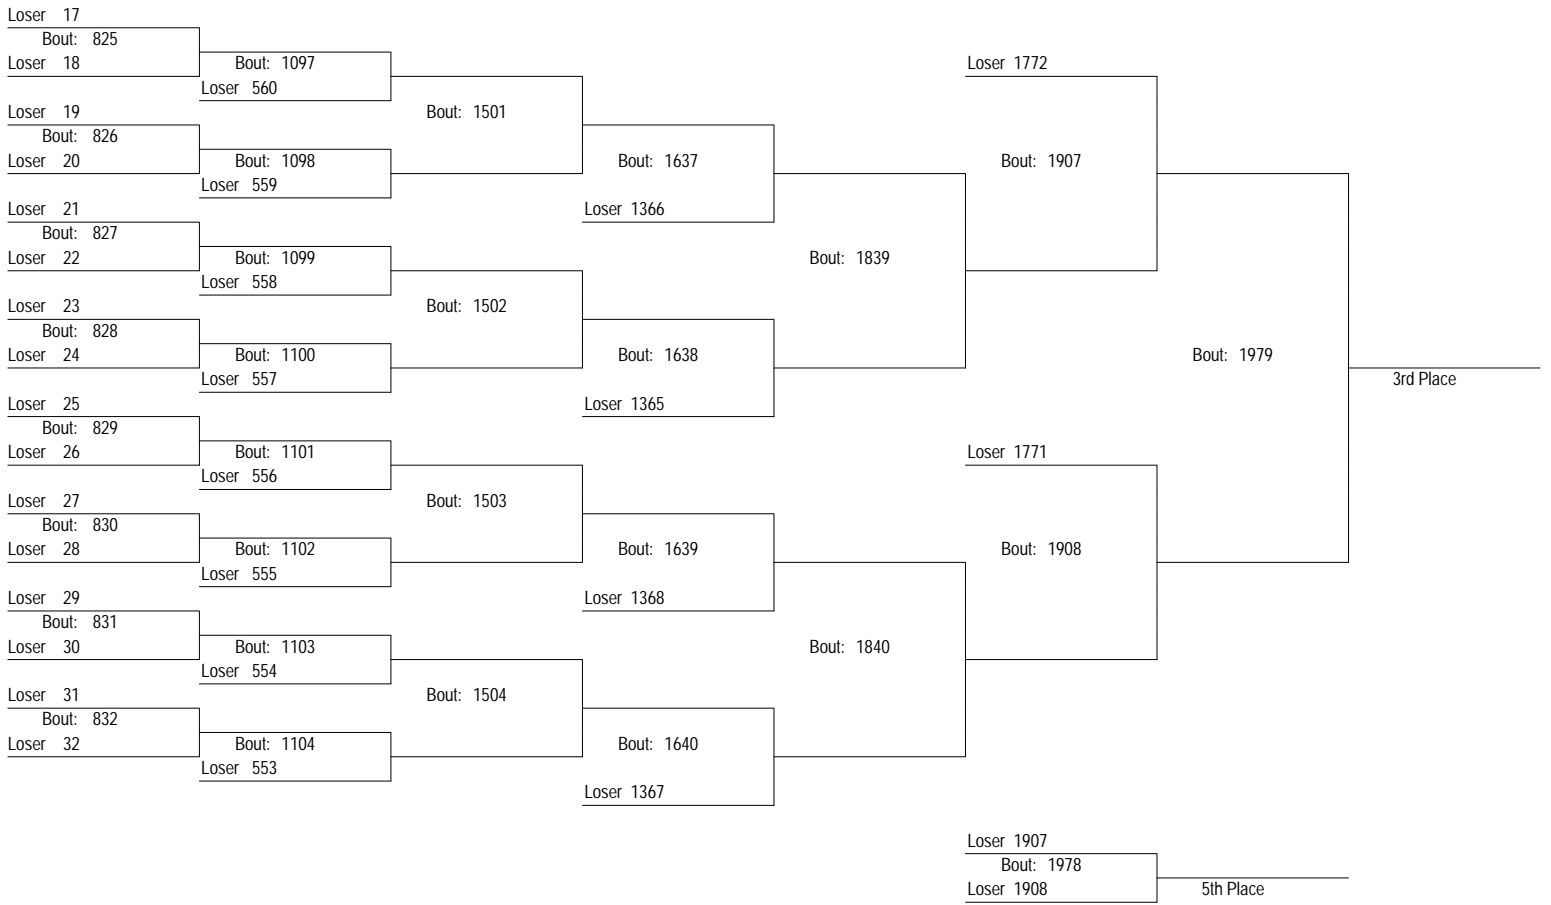

MCYWL Championships

March 31st - April 1st

4UUW