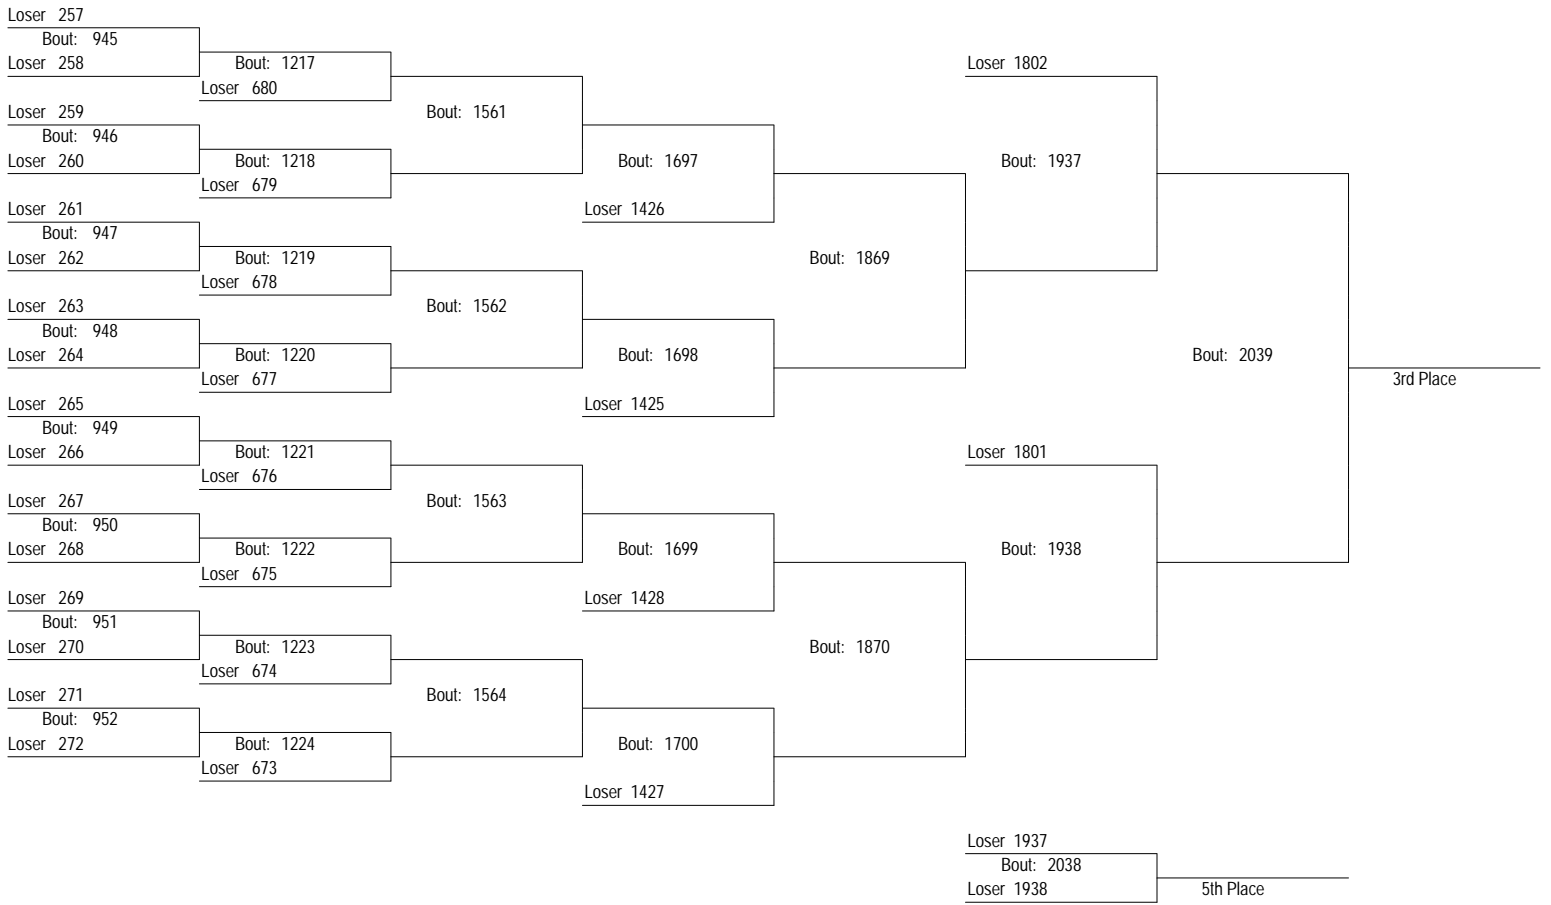

MCYWL Championships

March 31st - April 1st

8U85

MCYWL Championships

March 31st - April 1st

8U85

MCYWL Championships

March 31st - April 1st