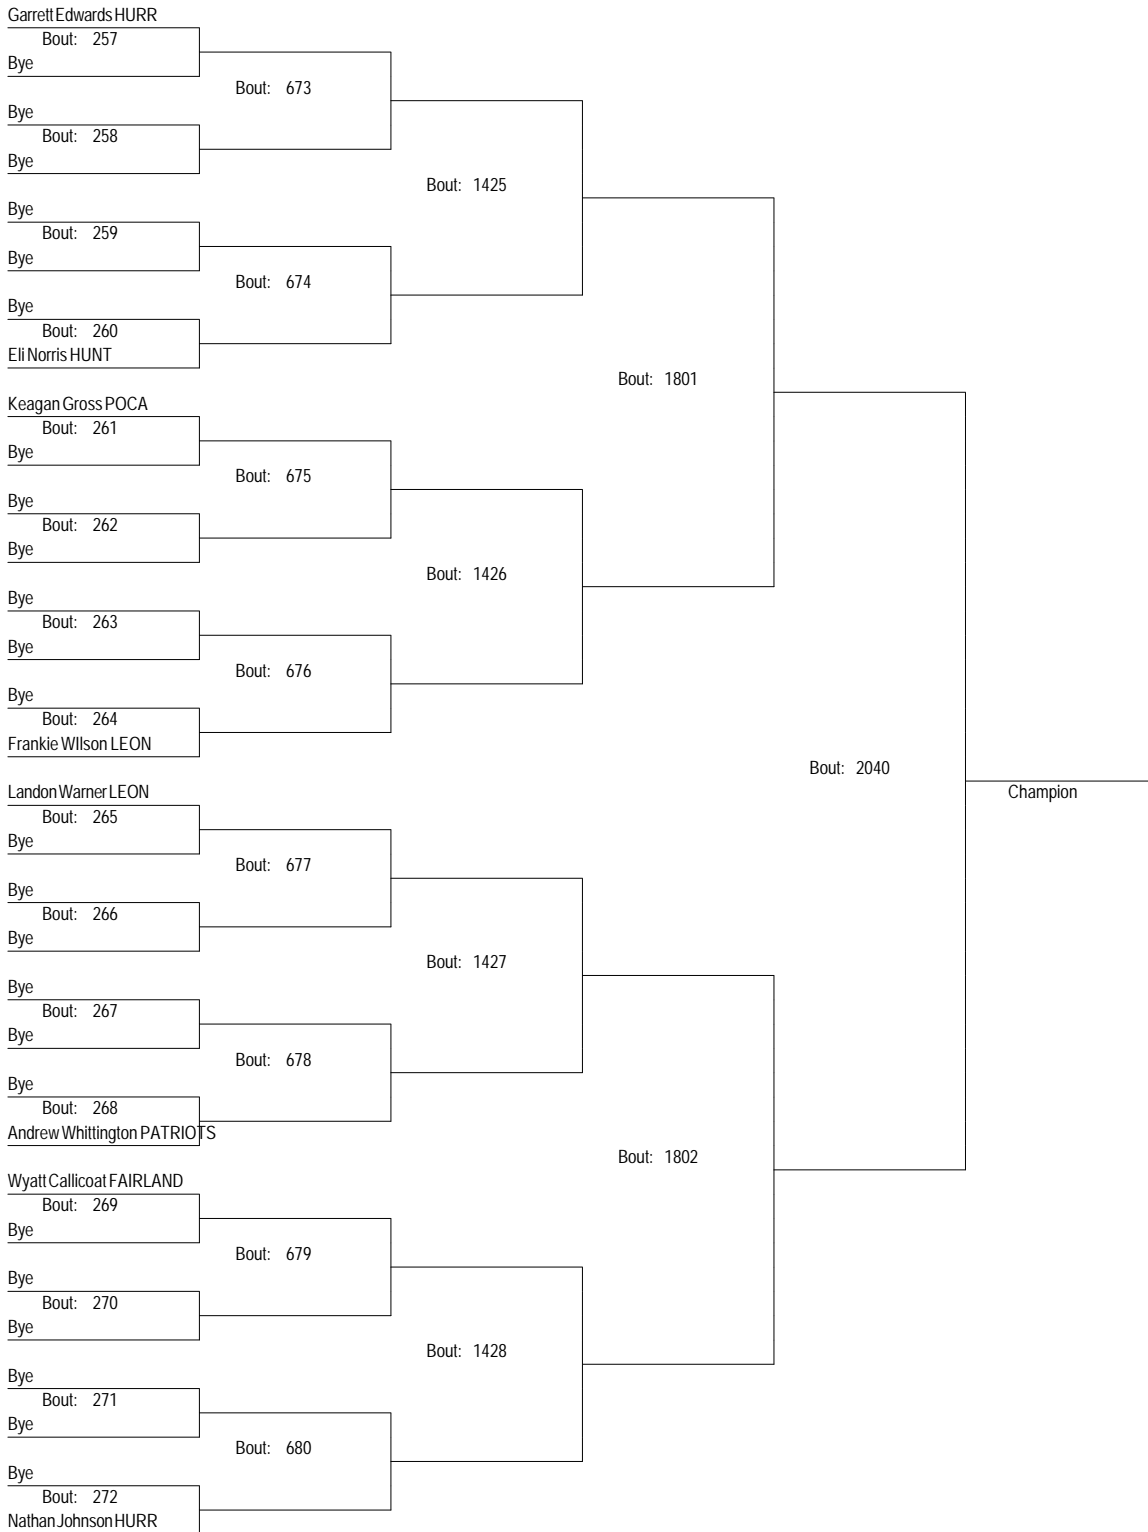

MCYWL Championships

March 31st - April 1st

8U85