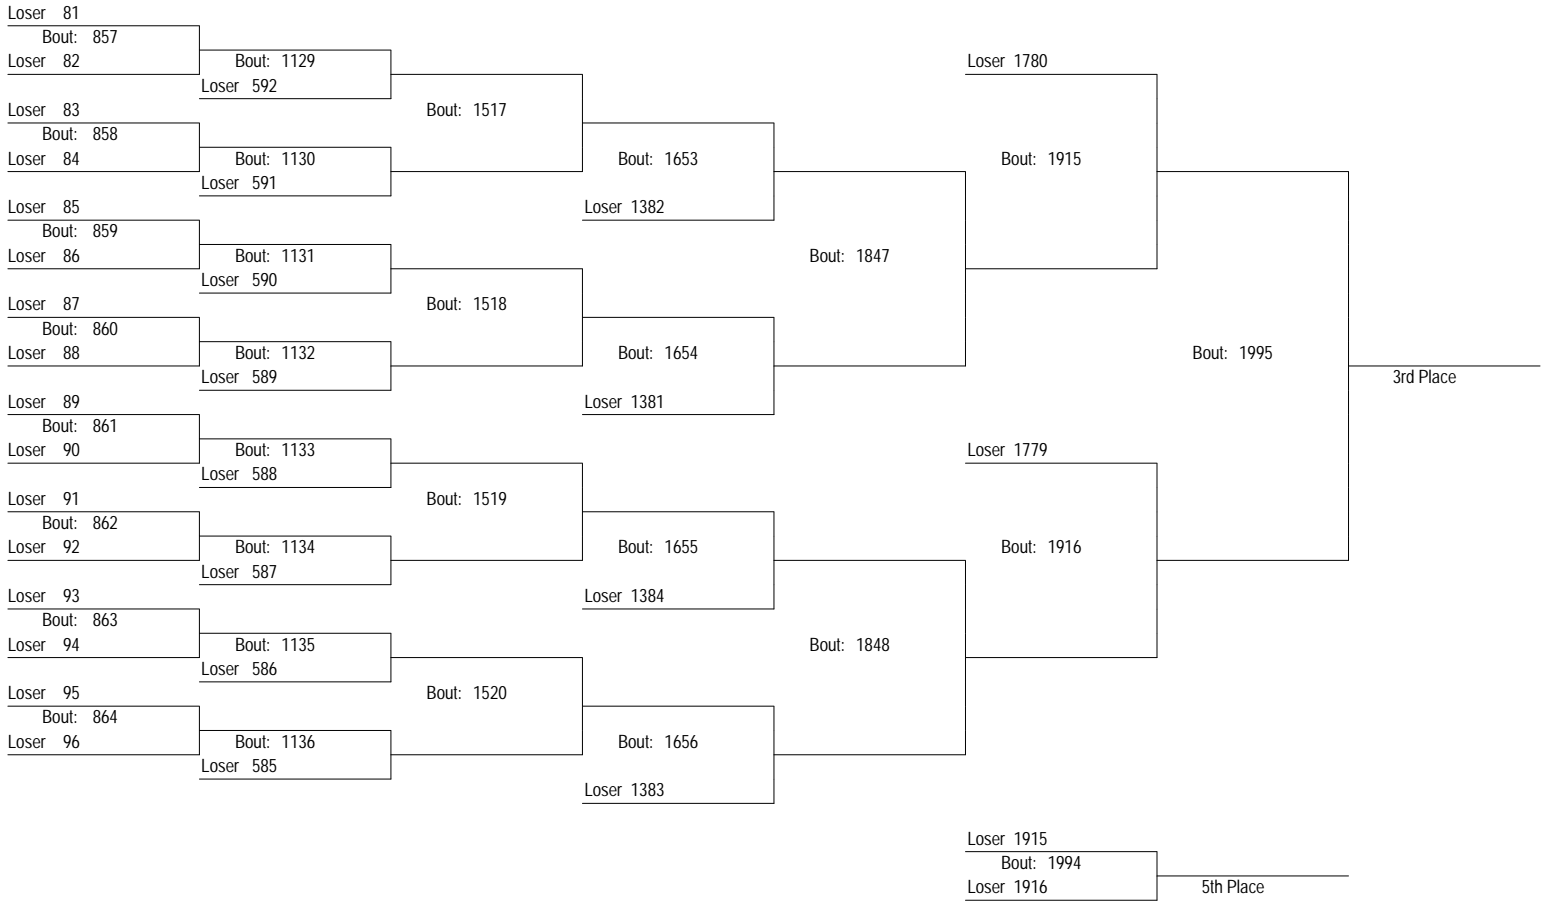

MCYWL Championships

March 31st - April 1st

6U53