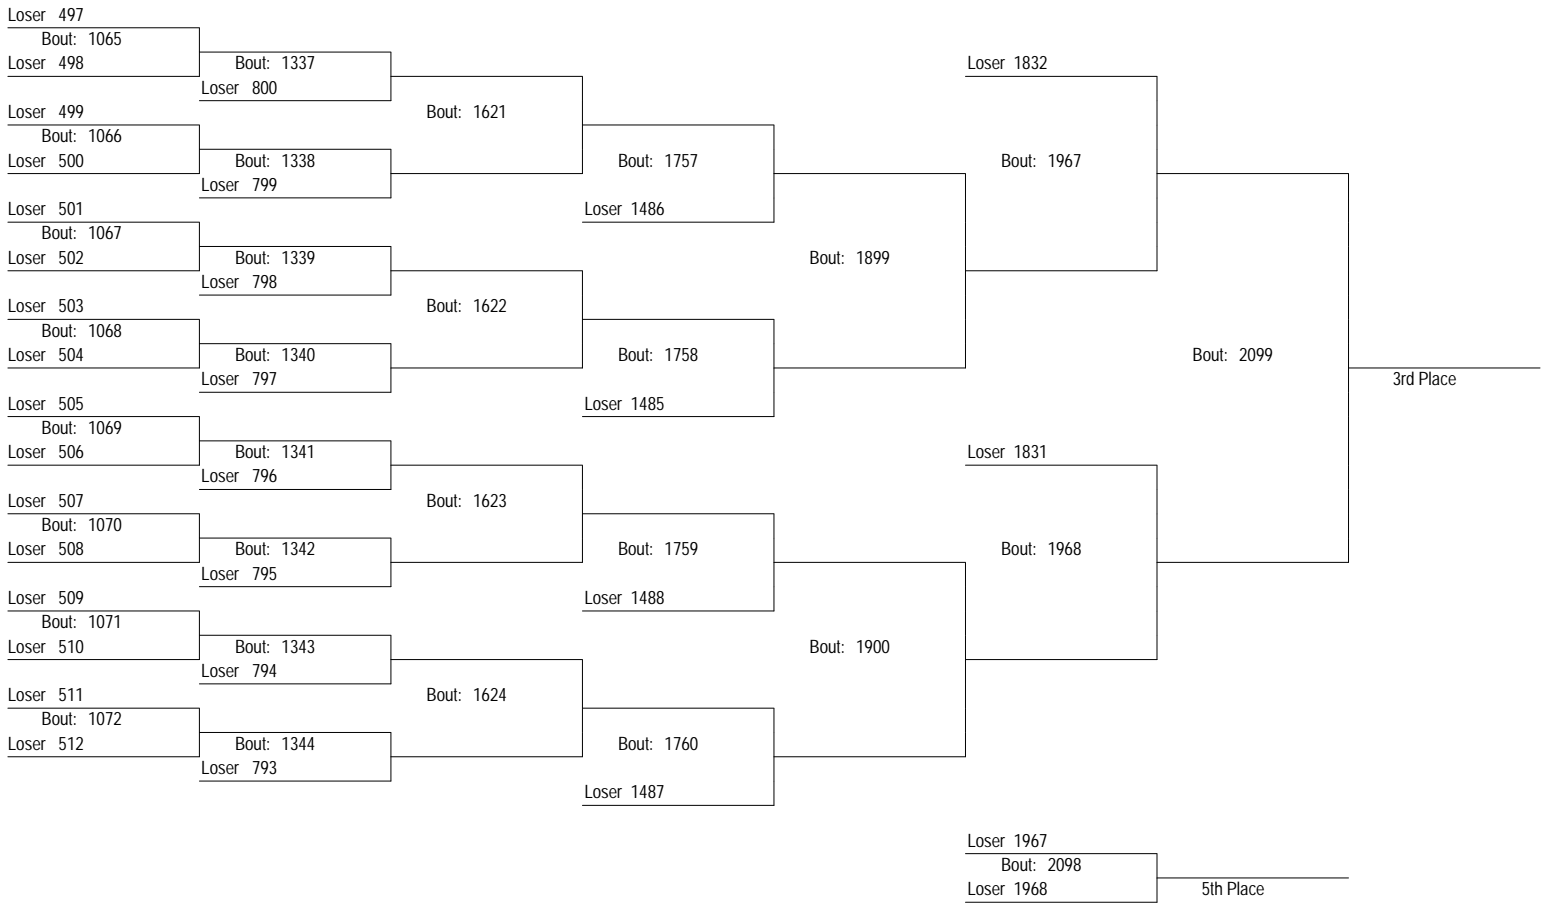

12U92

MCYWL Championships

March 31st - April 1st

12U92

MCYWL Championships

March 31st - April 1st

12102

MCYWL Championships

March 31st - April 1st

12102

MCYWL Championships

March 31st - April 1st

12115

MCYWL Championships

March 31st - April 1st

12115

MCYWL Championships

March 31st - April 1st

12135

MCYWL Championships

March 31st - April 1st

12135

MCYWL Championships

March 31st - April 1st