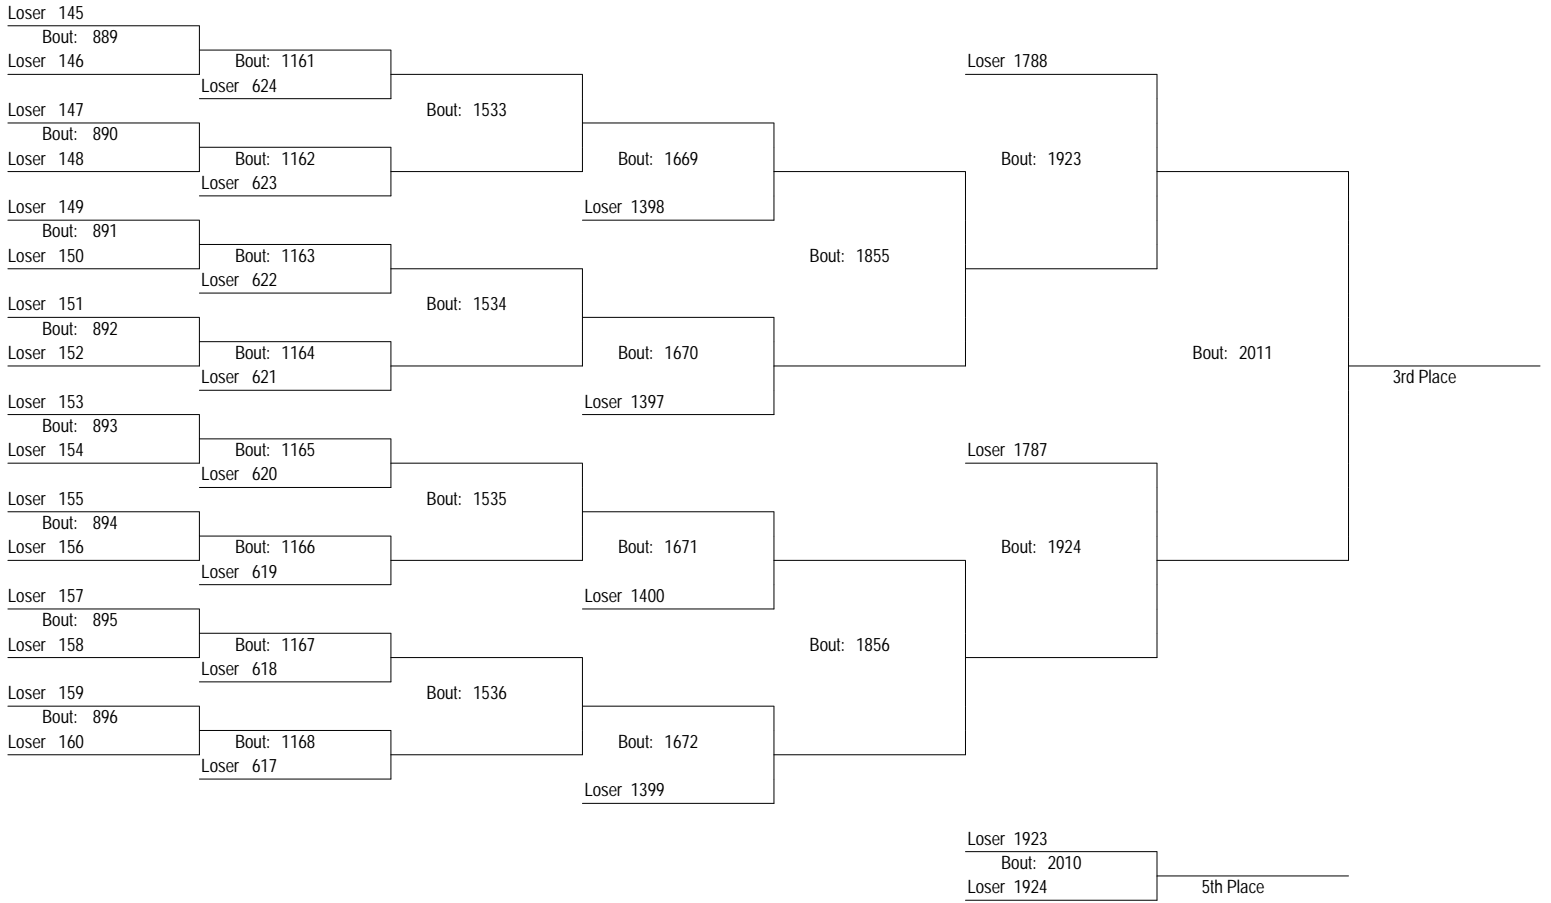

MCYWL Championships

March 31st - April 1st

6UHW