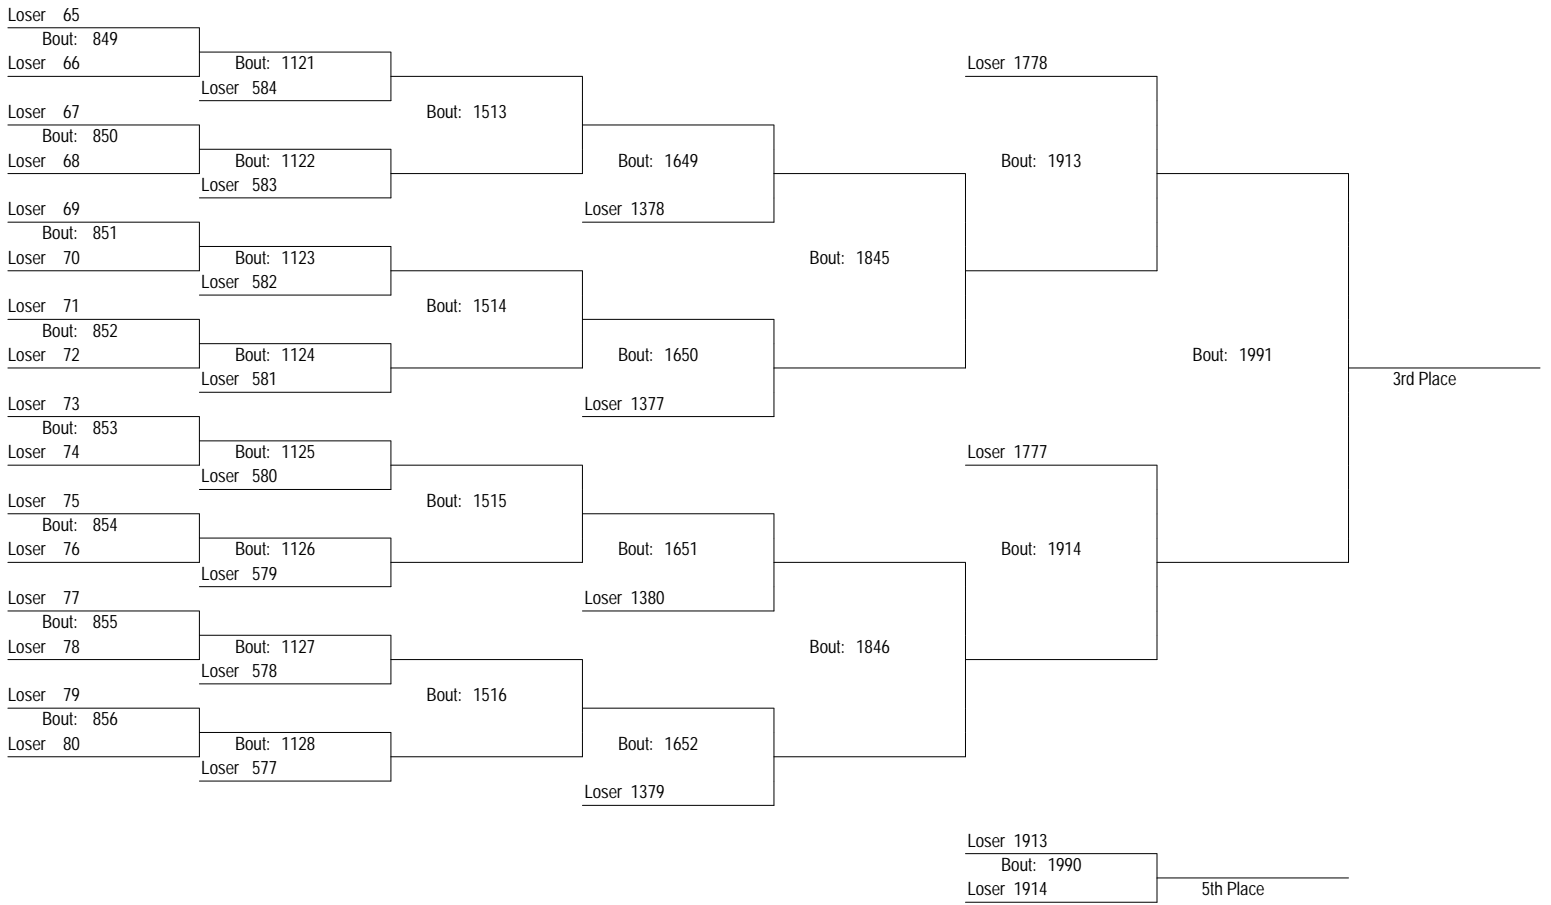

MCYWL Championships

March 31st - April 1st

6U49

MCYWL Championships

March 31st - April 1st

6U49

MCYWL Championships

March 31st - April 1st