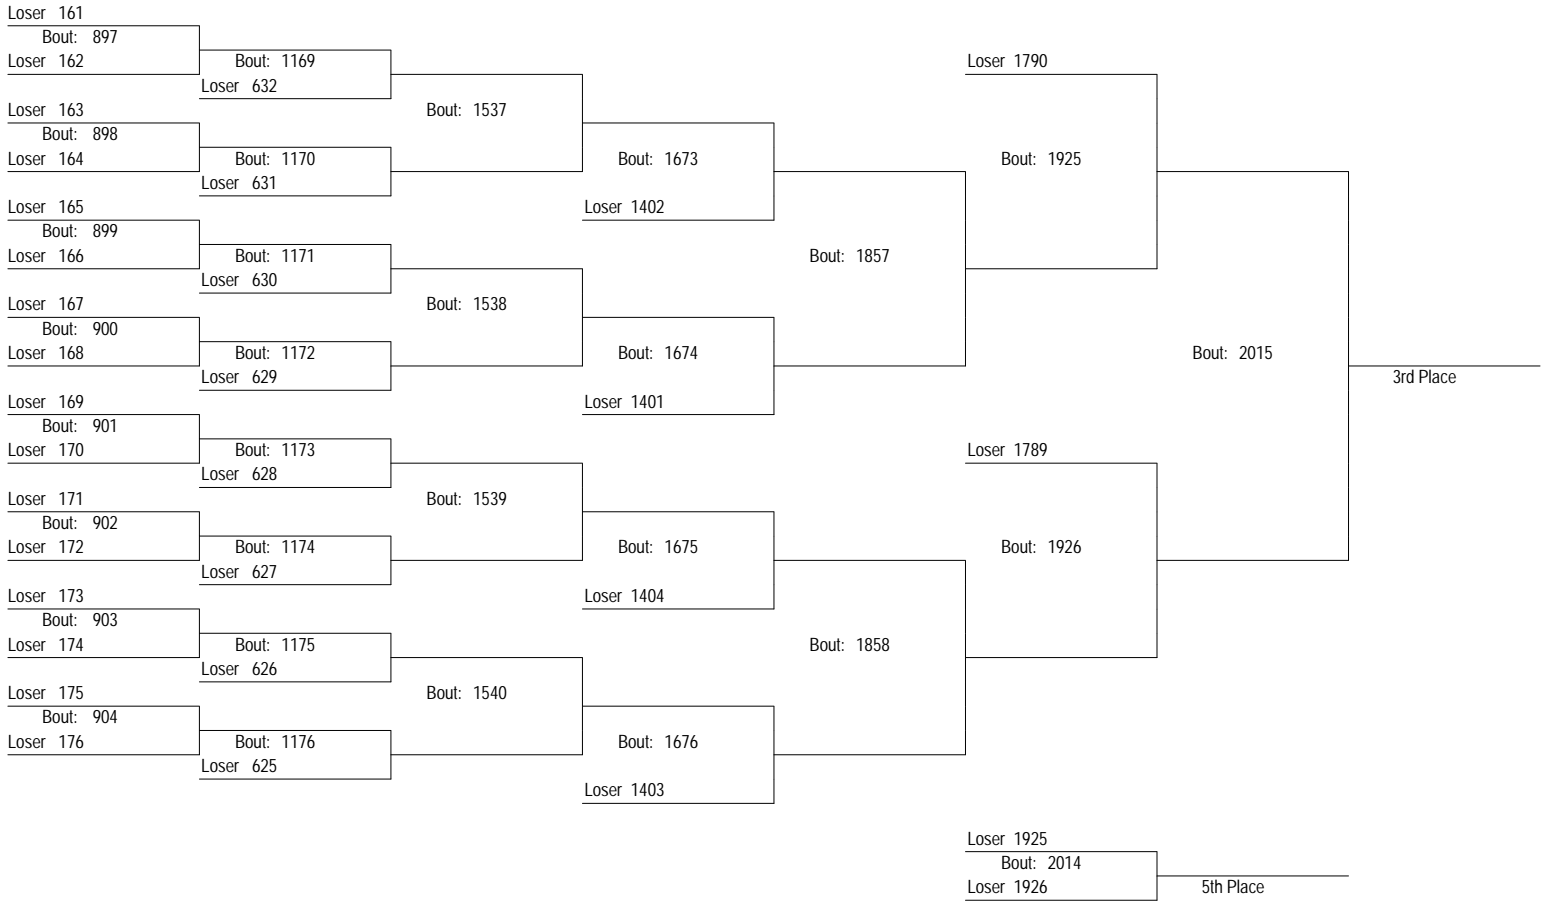

MCYWL Championships

March 31st - April 1st

8U48