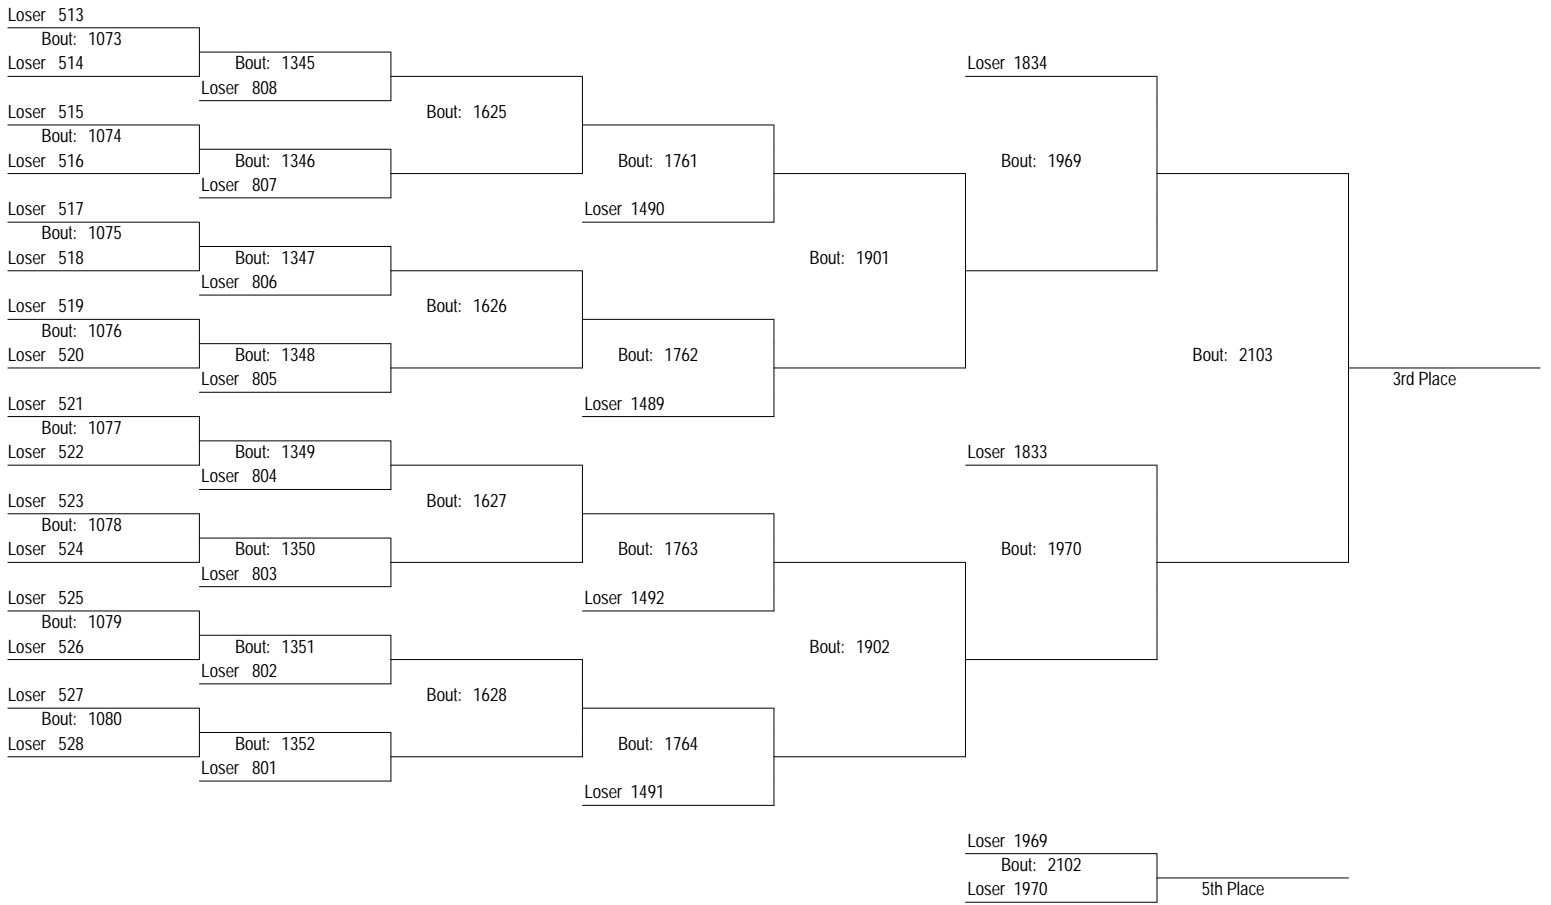

MCYWL Championships

March 31st - April 1st

12135

MCYWL Championships

March 31st - April 1st

12135

MCYWL Championships

March 31st - April 1st