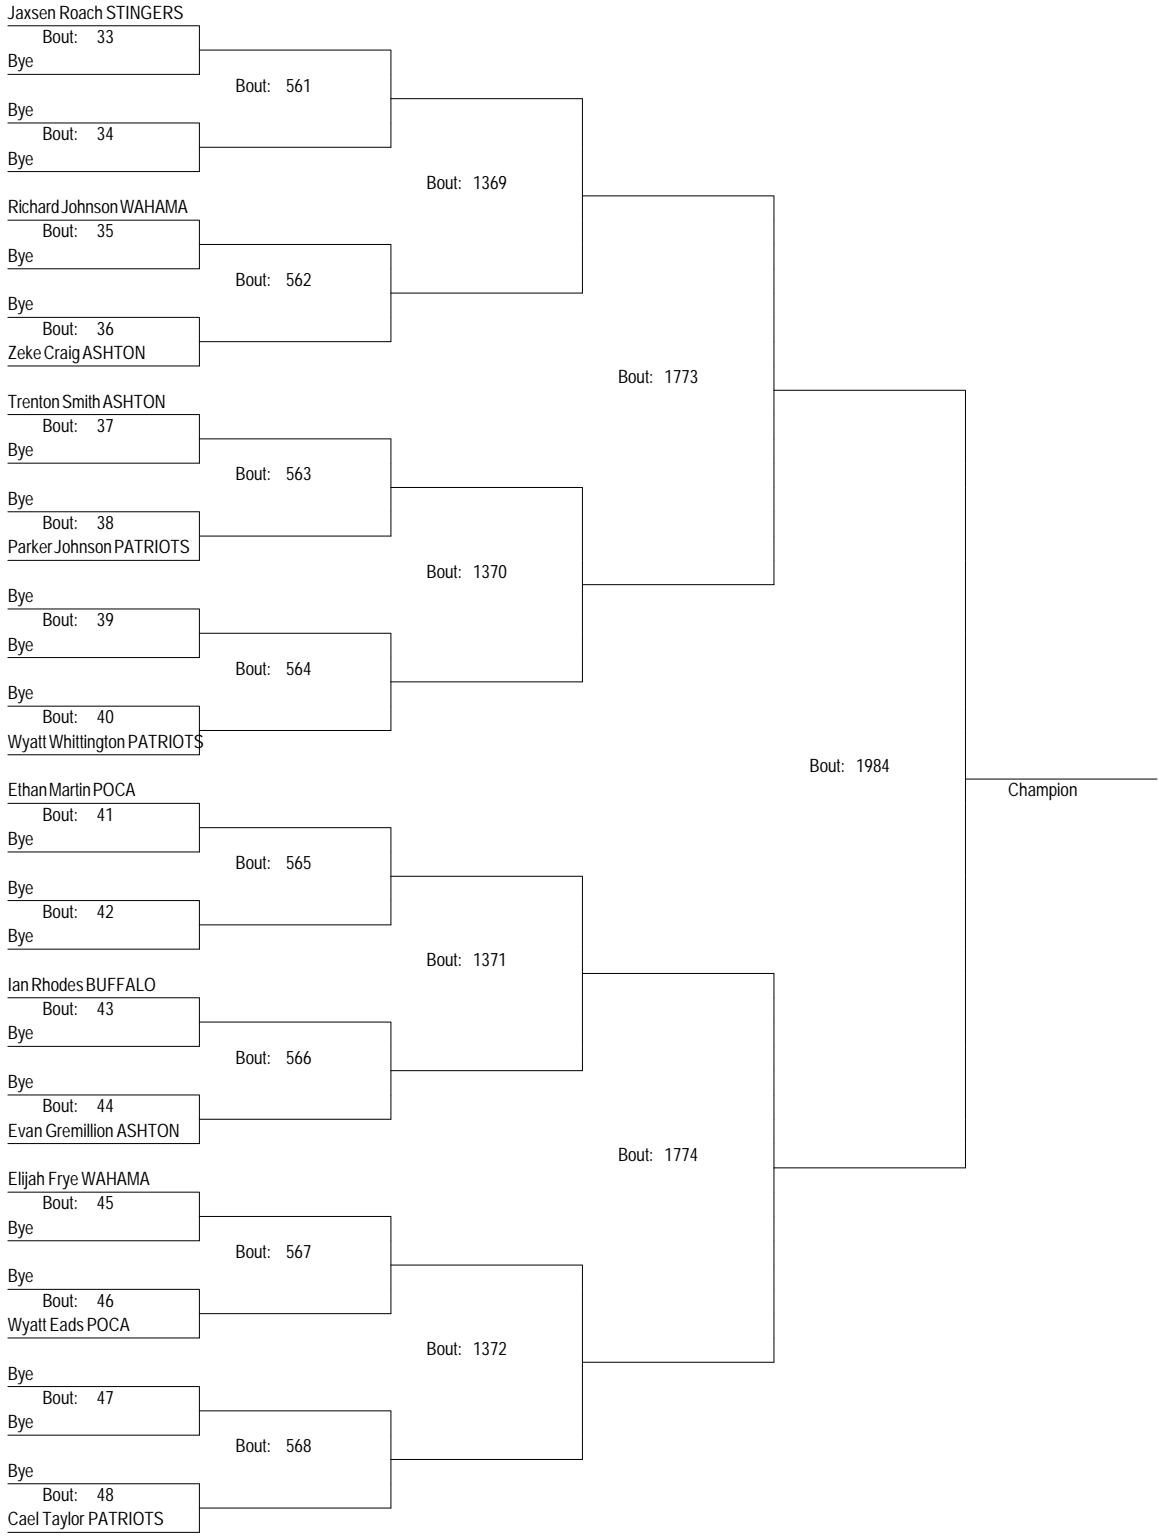

4UUW

MCYWL Championships

March 31st - April 1st

4UUW

MCYWL Championships

March 31st - April 1st

6U43

MCYWL Championships