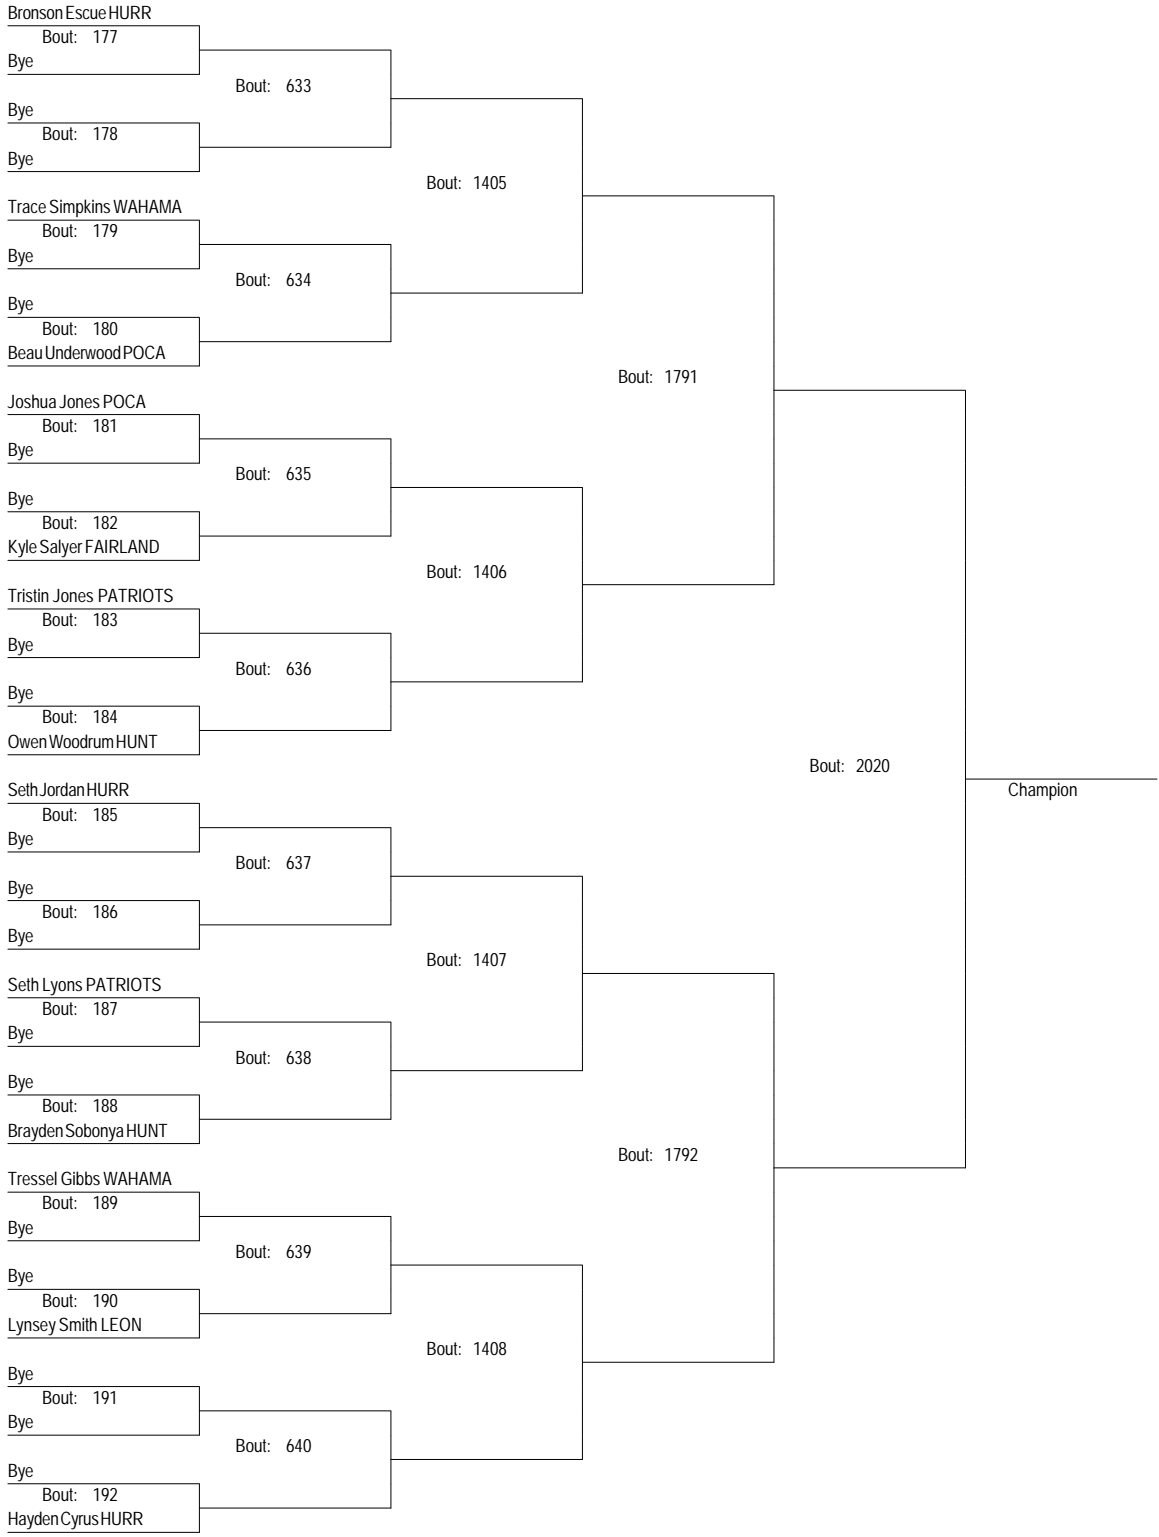

March 31st - April 1st

8U48

MCYWL Championships

March 31st - April 1st

8U54

MCYWL Championships

March 31st - April 1st

8U54