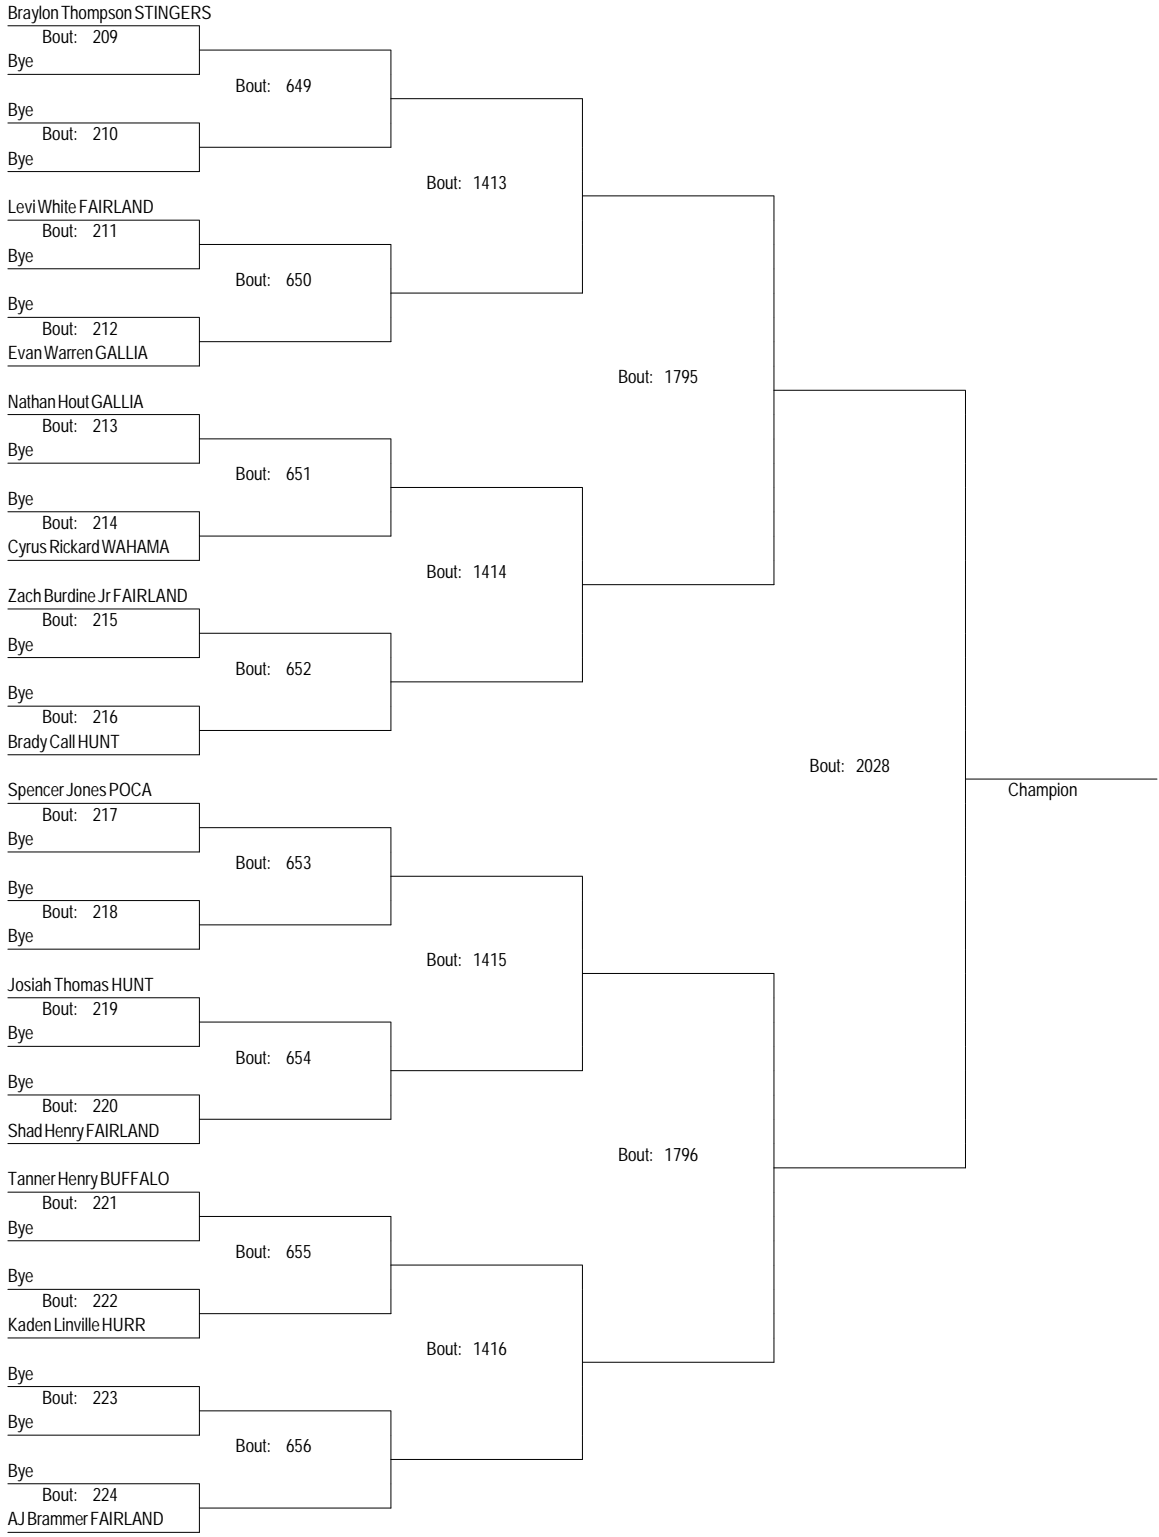

MCYWL Championships

March 31st - April 1st

8U59