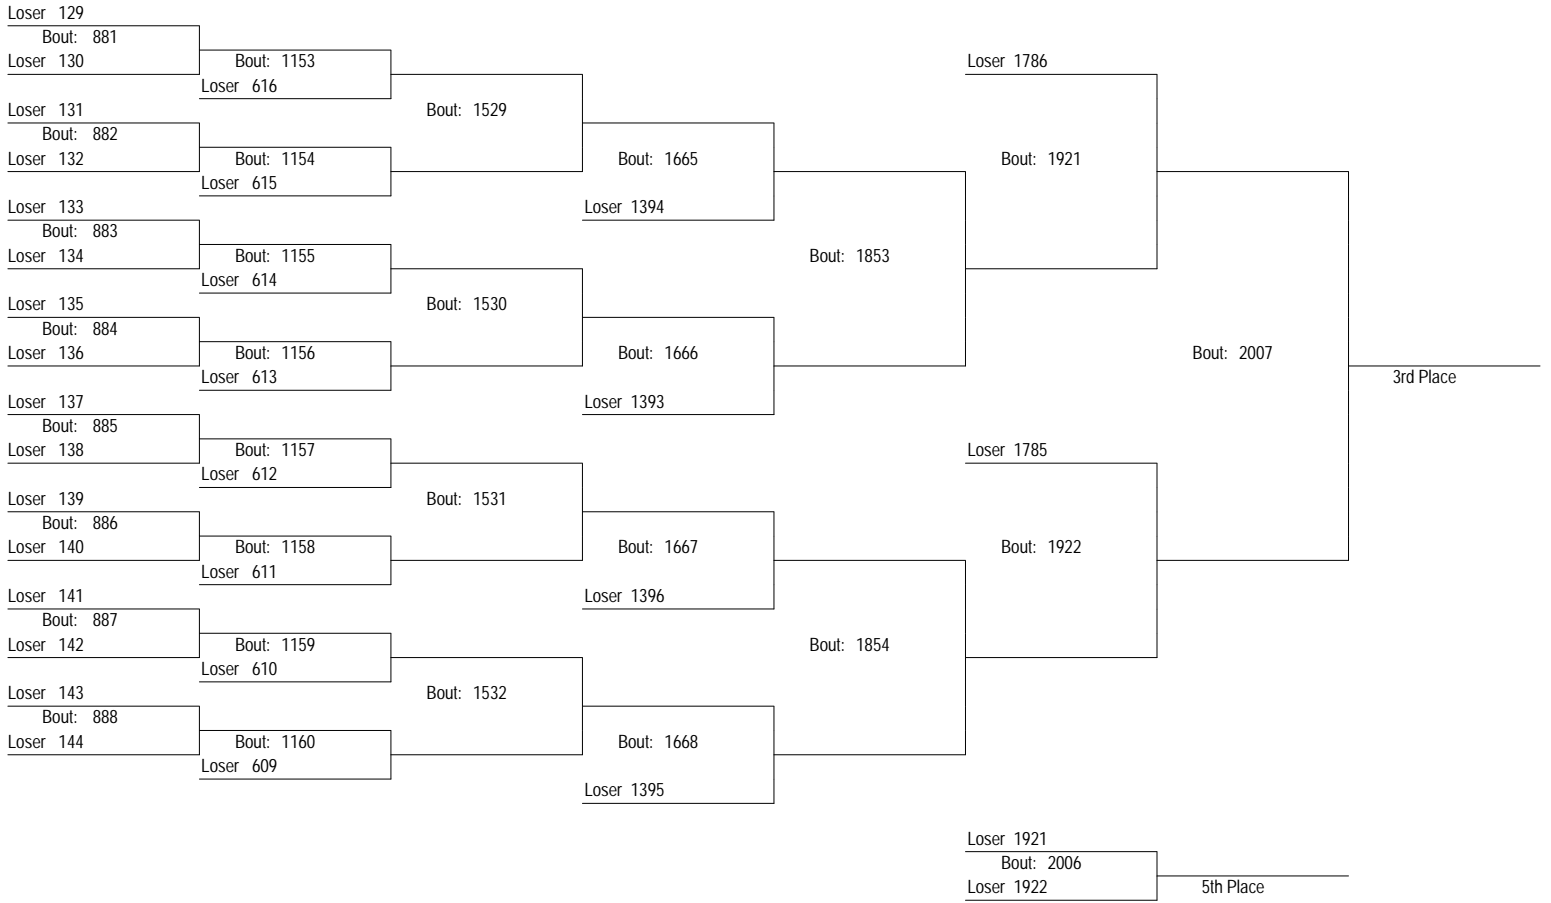

MCYWL Championships

March 31st - April 1st

6U69

MCYWL Championships

March 31st - April 1st

6U69

MCYWL Championships

March 31st - April 1st