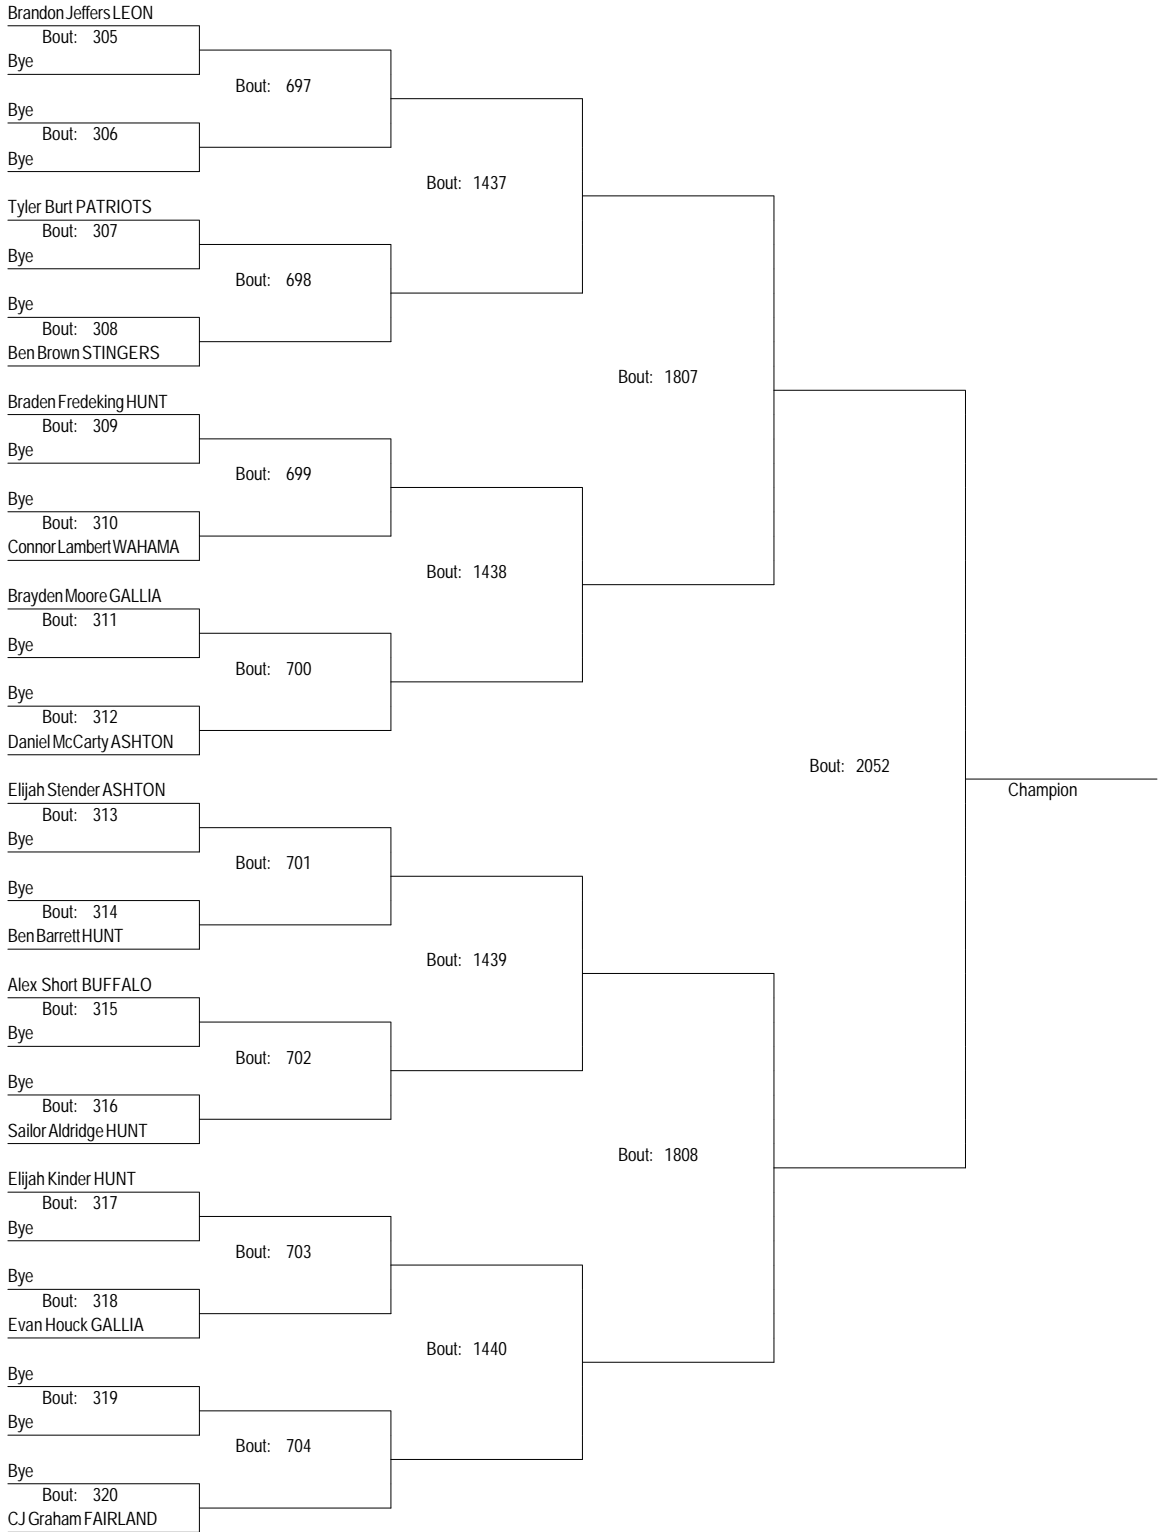

March 31st - April 1st

8UHWT

MCYWL Championships

March 31st - April 1st

10U61

MCYWL Championships

March 31st - April 1st

10U61