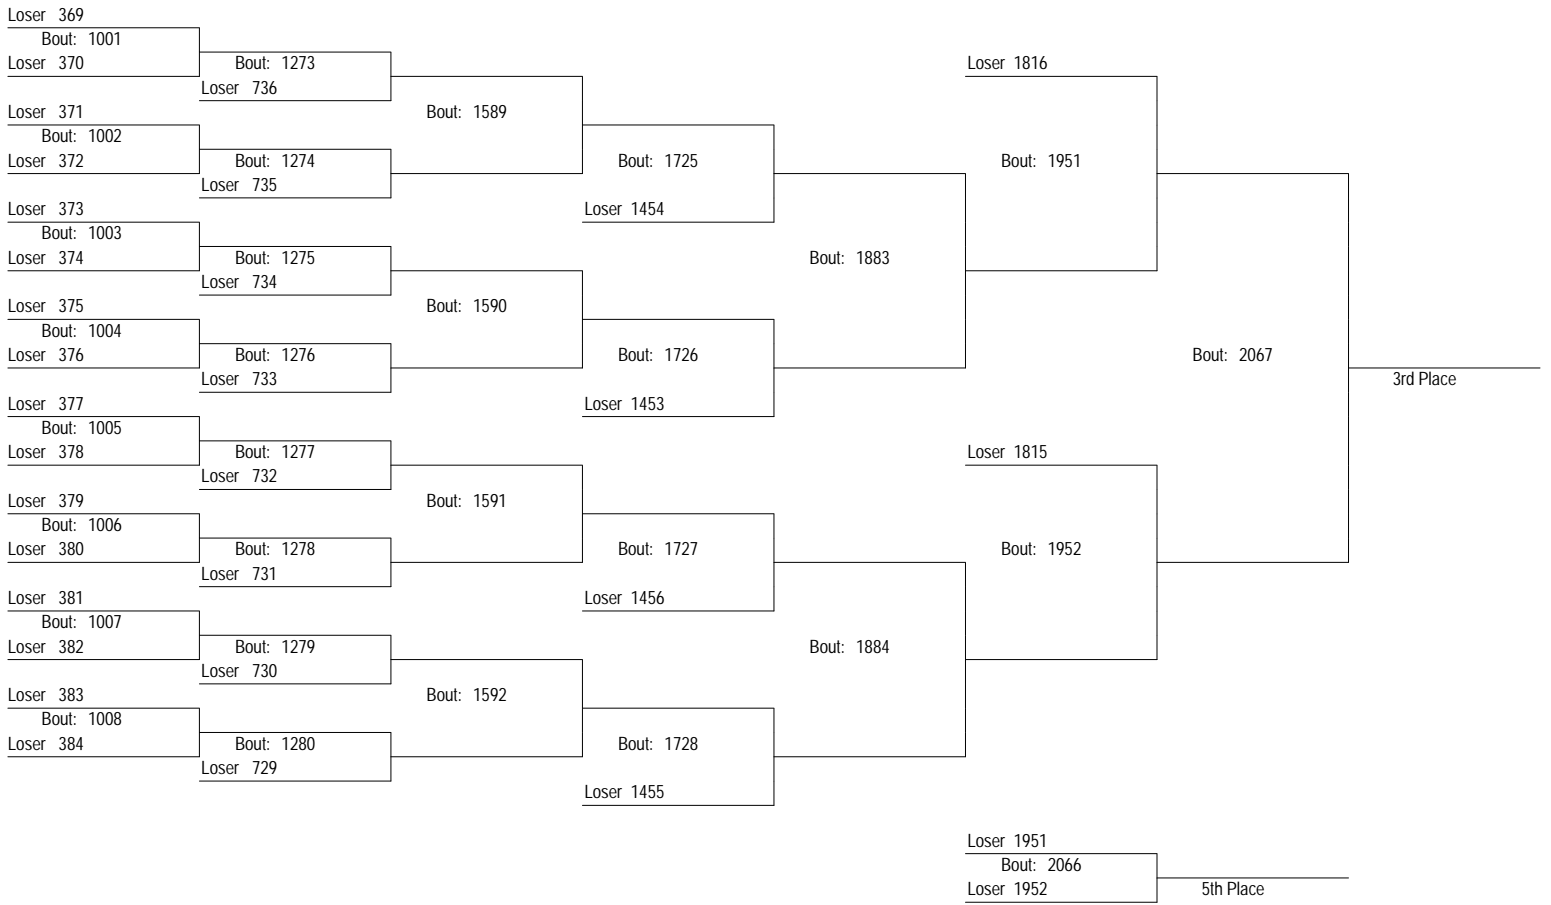

10U73

MCYWL Championships

March 31st - April 1st

10U73

MCYWL Championships

March 31st - April 1st

10U78

MCYWL Championships

March 31st - April 1st

10U78

MCYWL Championships

March 31st - April 1st

10U86

MCYWL Championships

March 31st - April 1st

10U86

MCYWL Championships

March 31st - April 1st

10U96

MCYWL Championships

March 31st - April 1st

10U96

MCYWL Championships

March 31st - April 1st