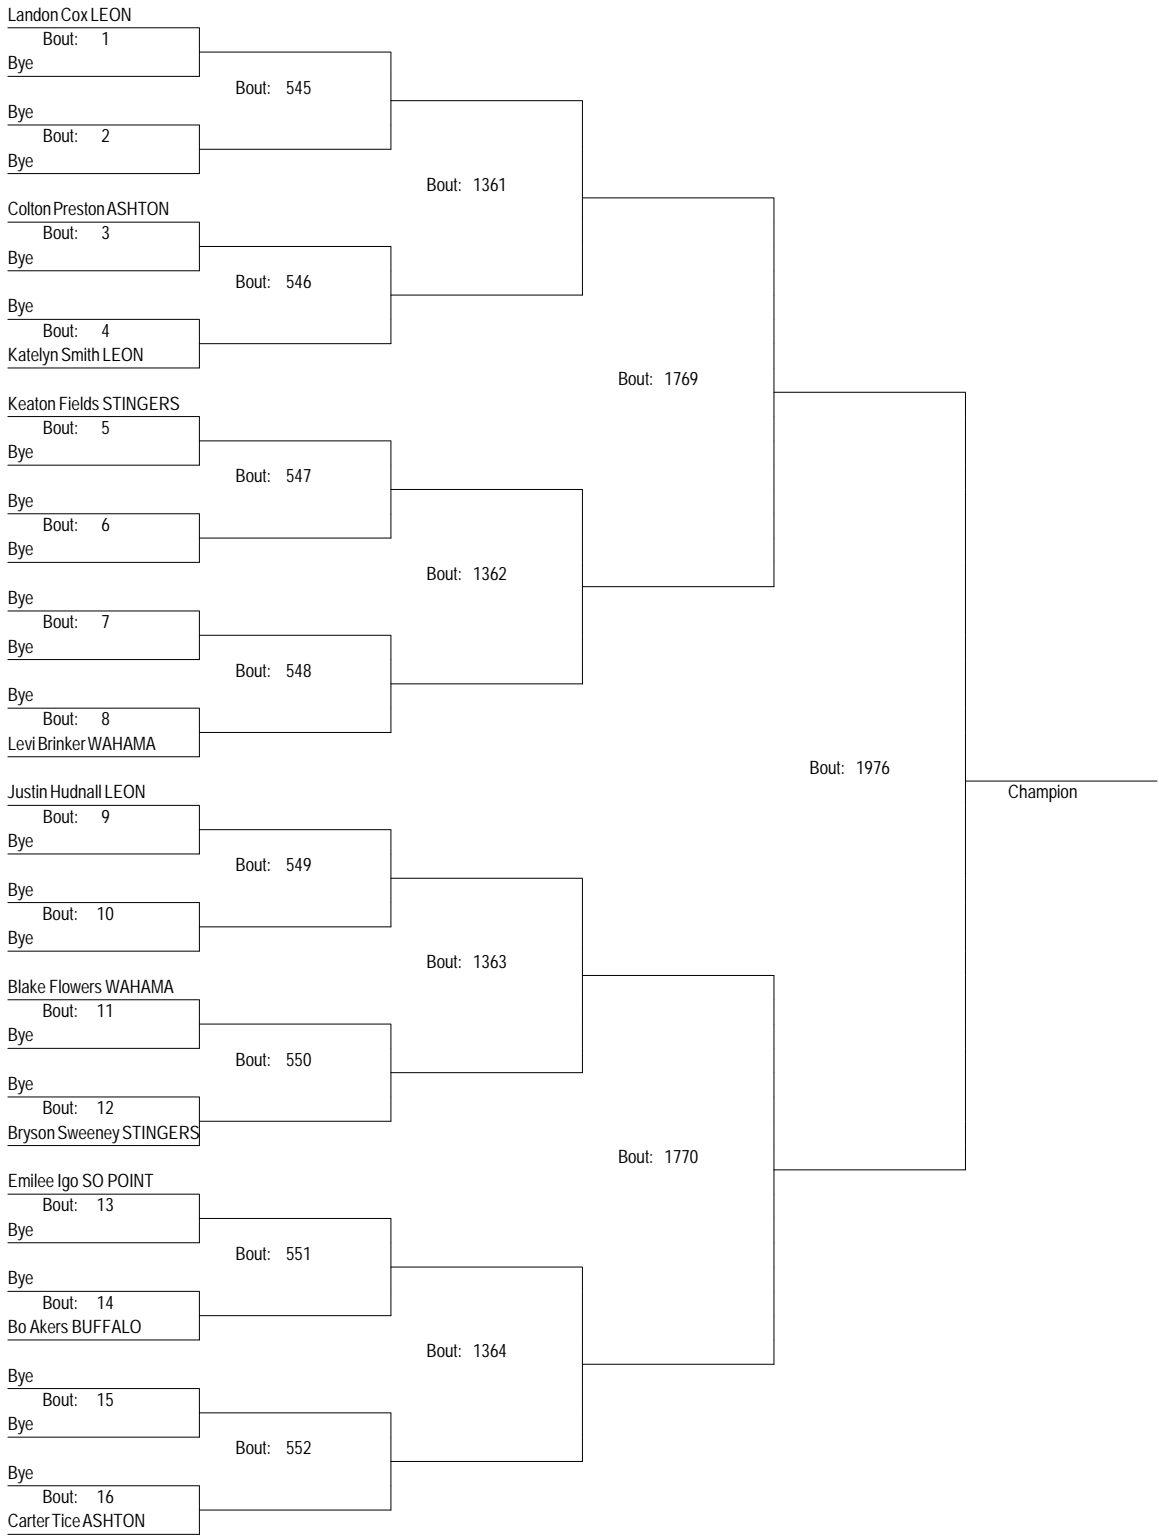

MCYWL Championships

March 31st - April 1st

4ULW

MCYWL Championships

March 31st - April 1st

4ULW

MCYWL Championships

March 31st - April 1st