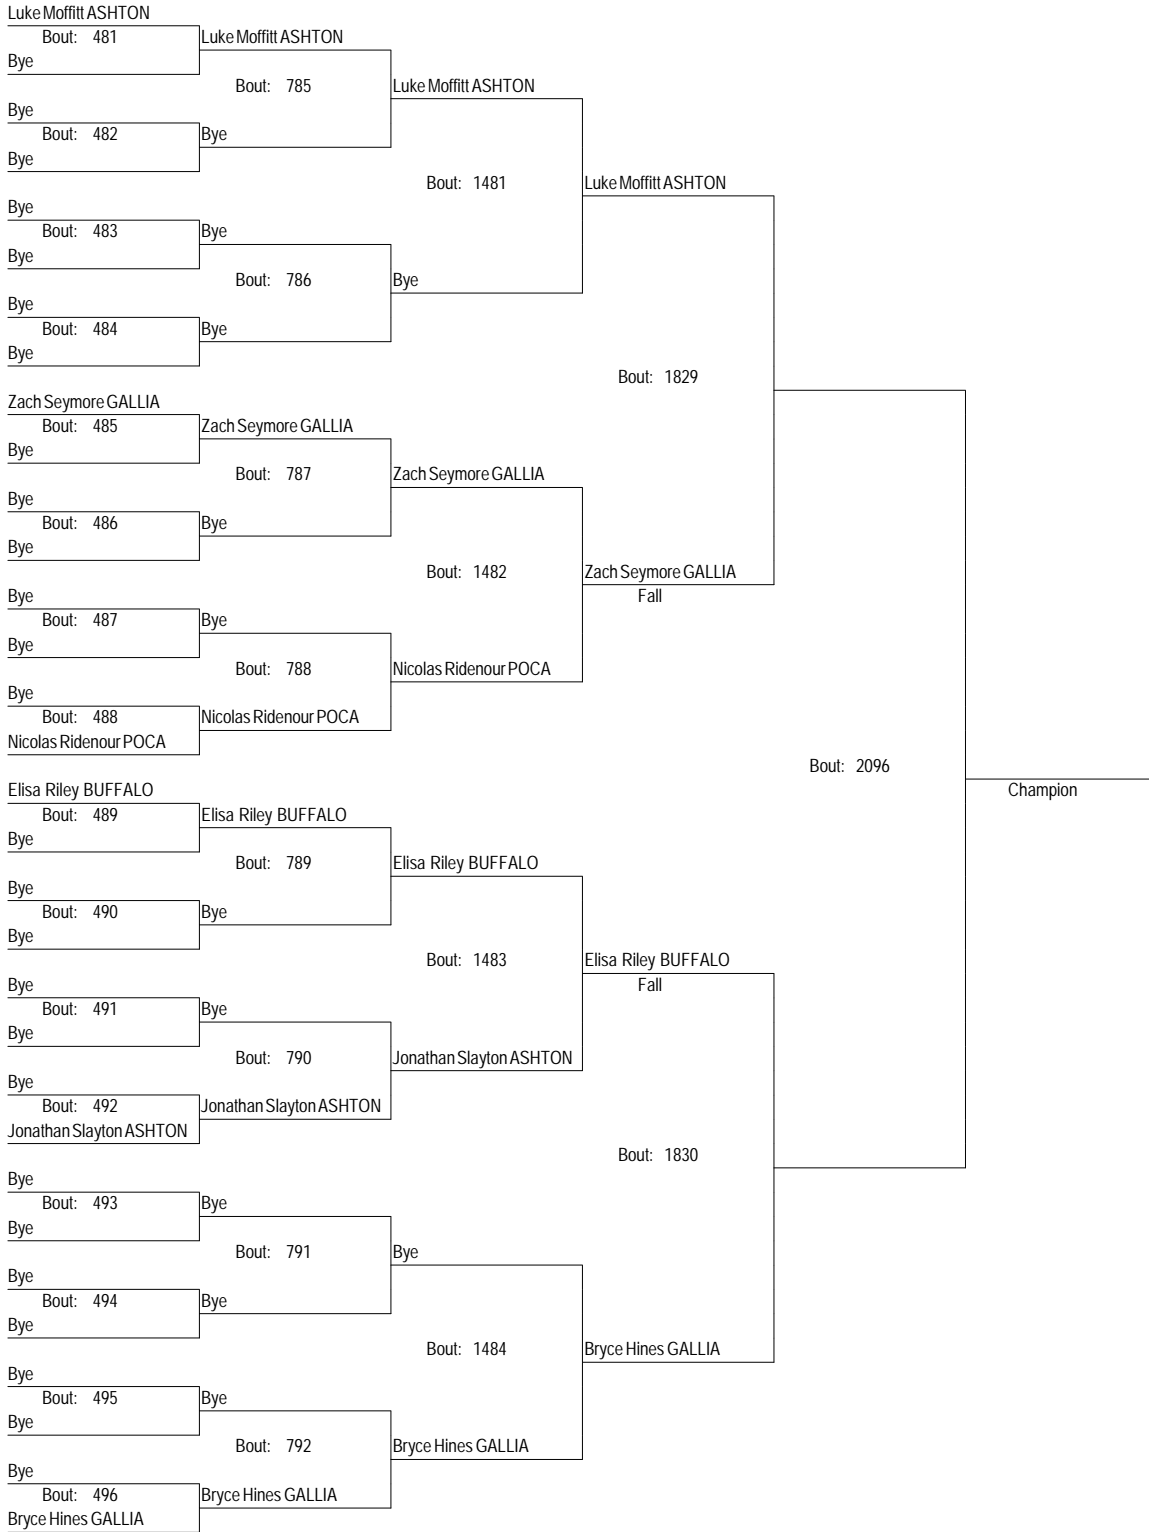

12U92

MCYWL Championships

March 31st - April 1st

12U92

MCYWL Championships

March 31st - April 1st

12102

MCYWL Championships