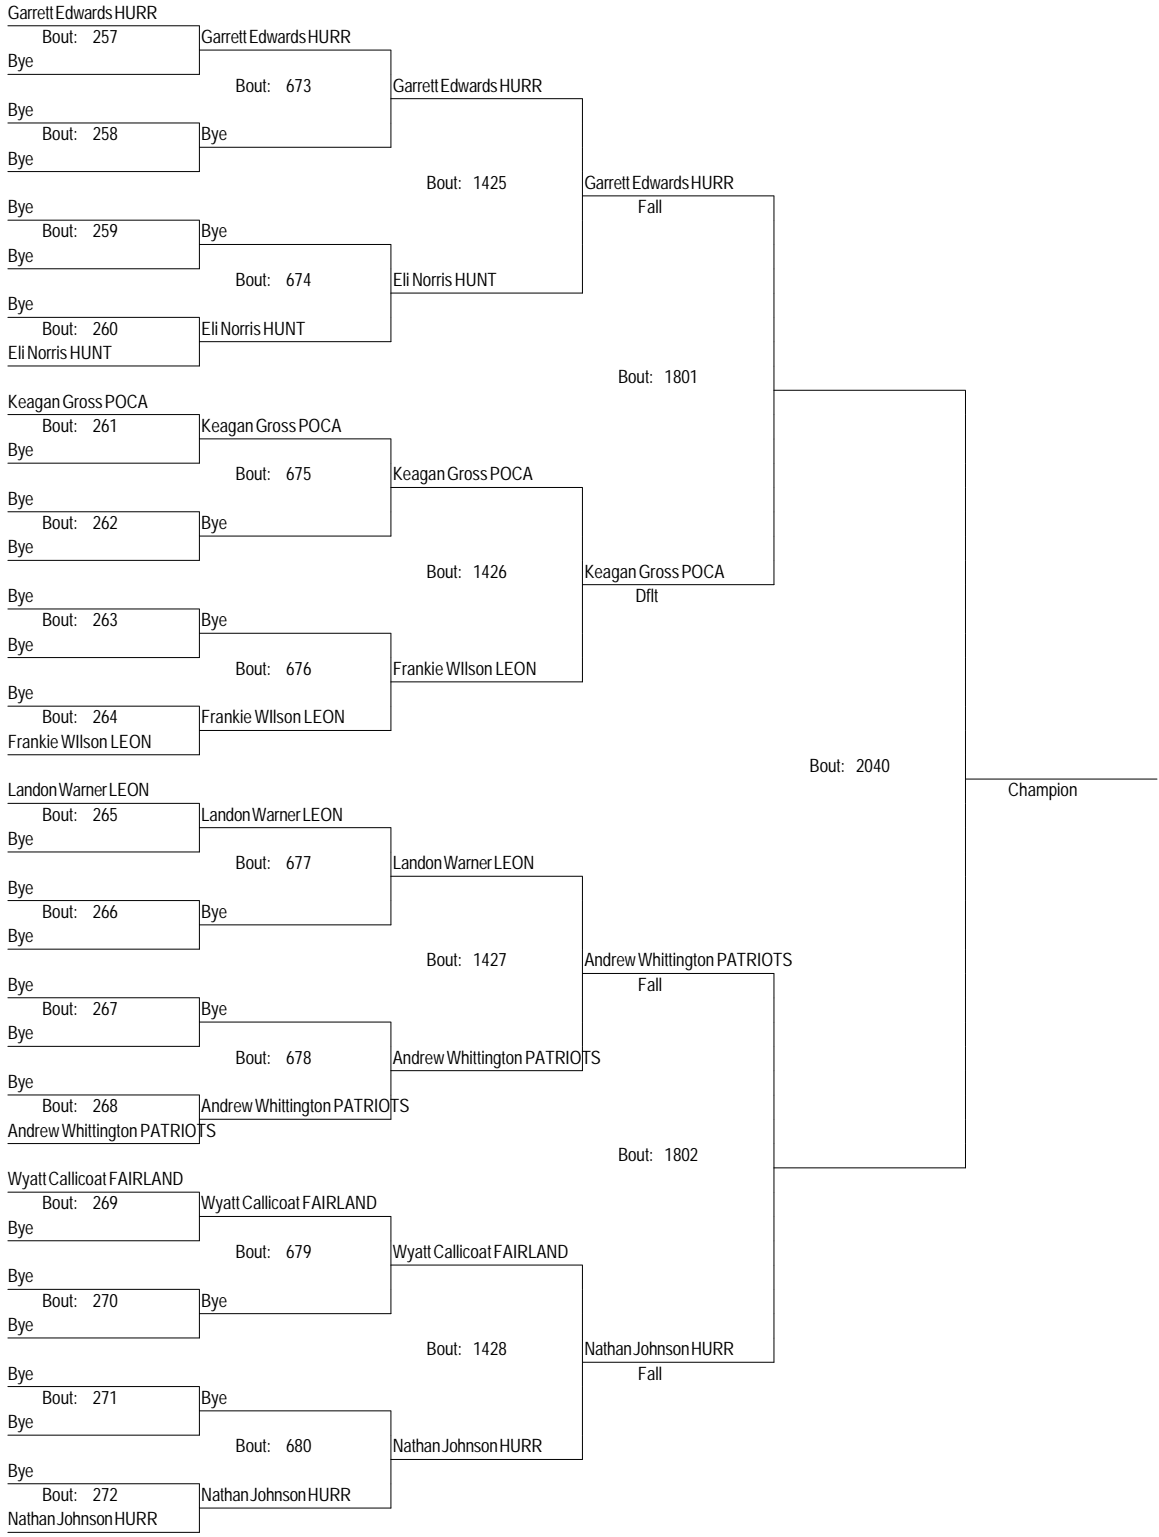

MCYWL Championships

March 31st - April 1st

8U85