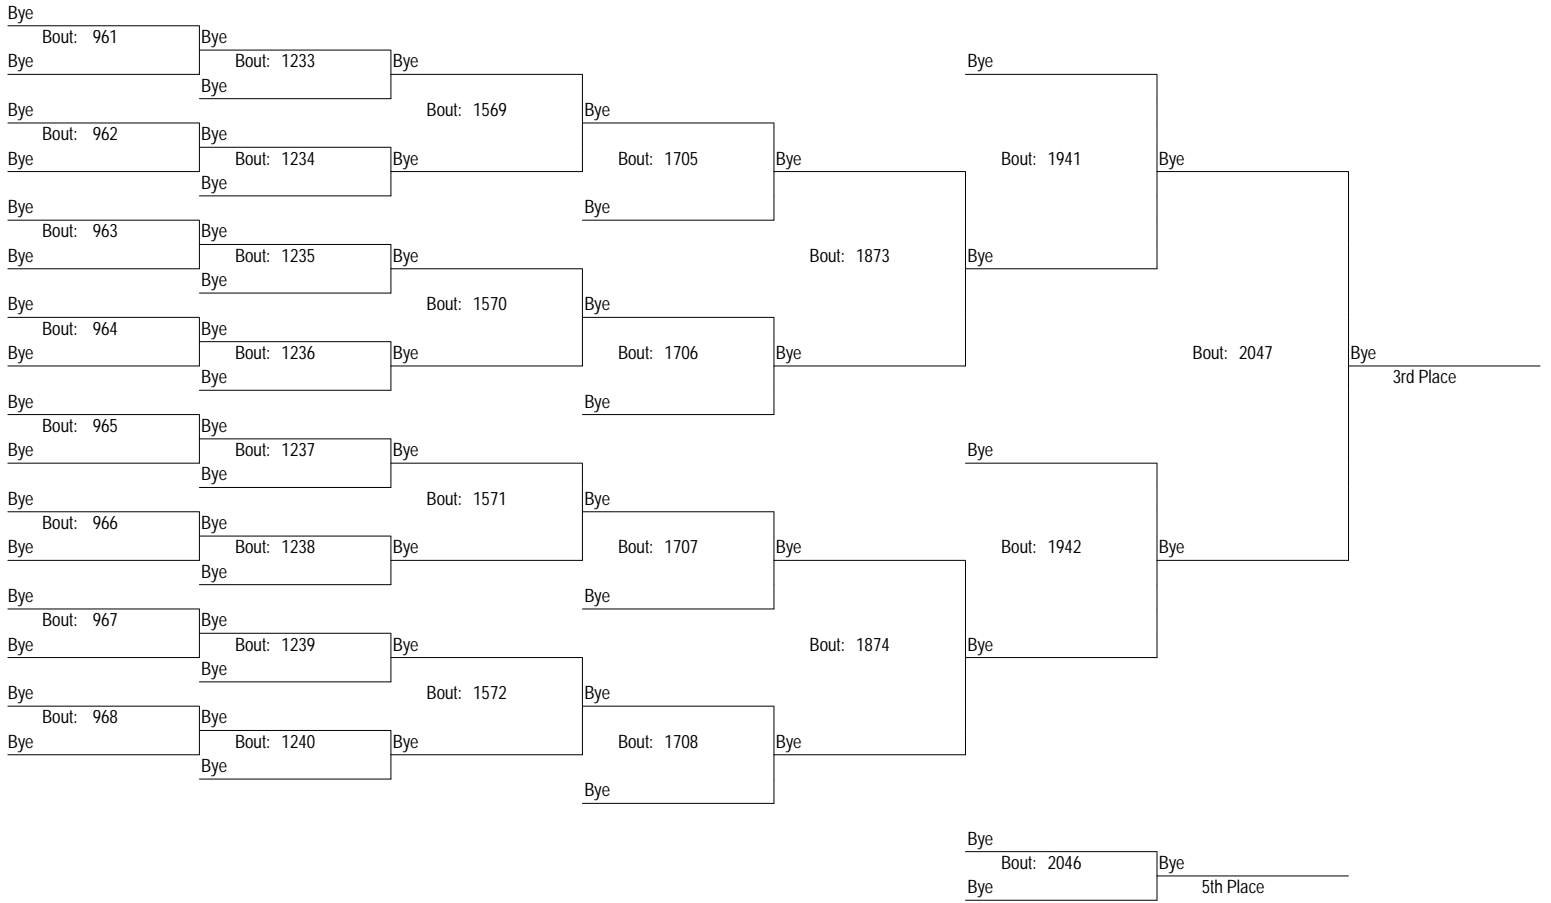

MCYWL Championships

March 31st - April 1st

8UHWT