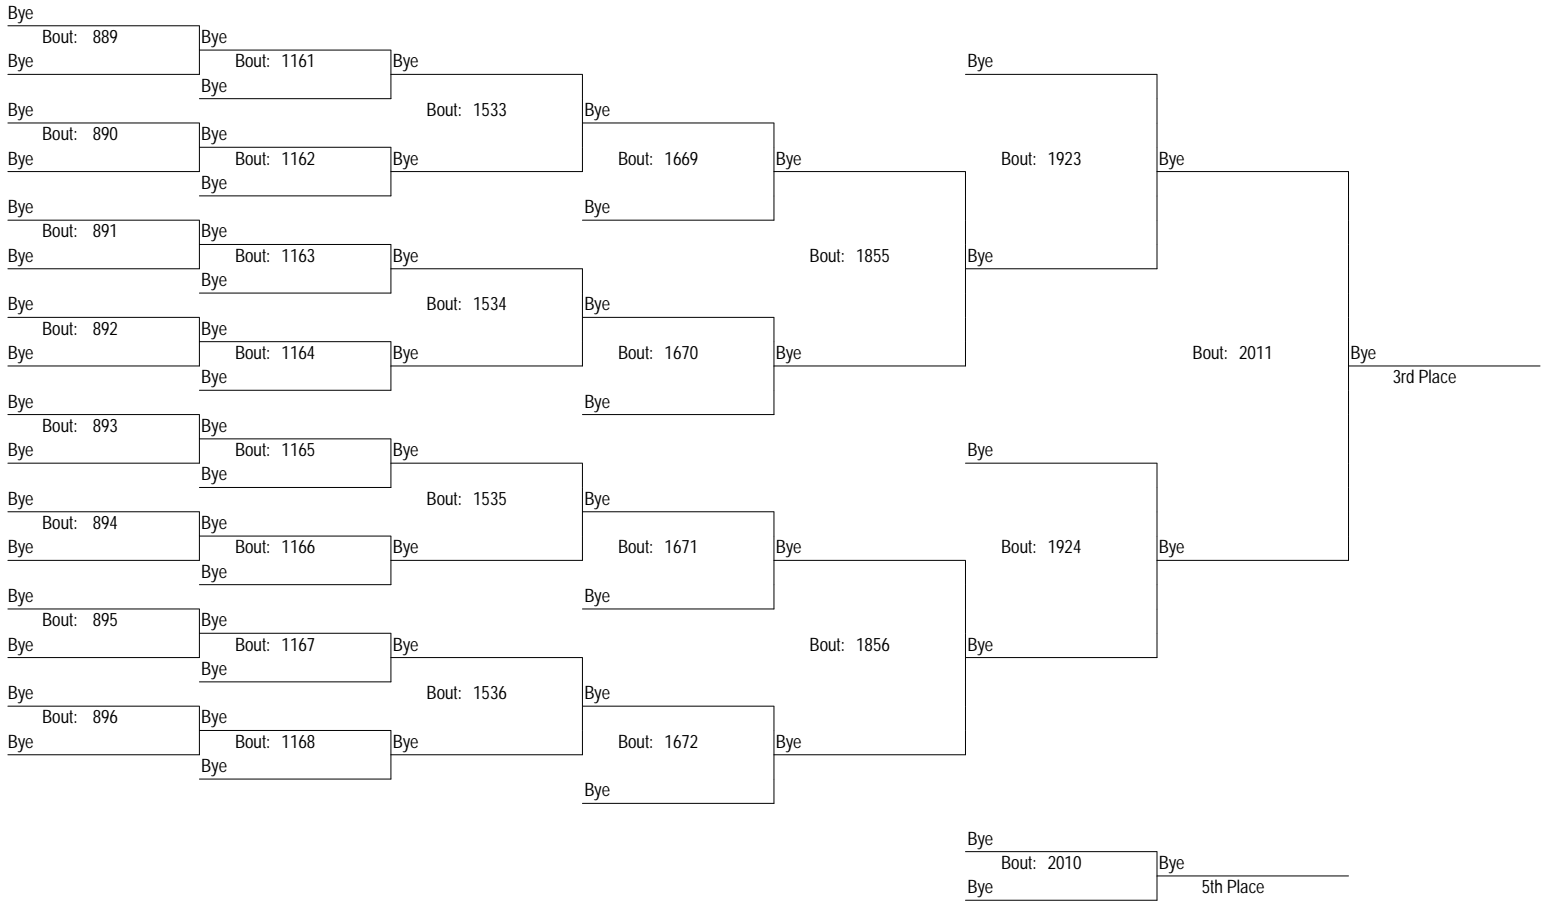

MCYWL Championships

March 31st - April 1st

6UHW