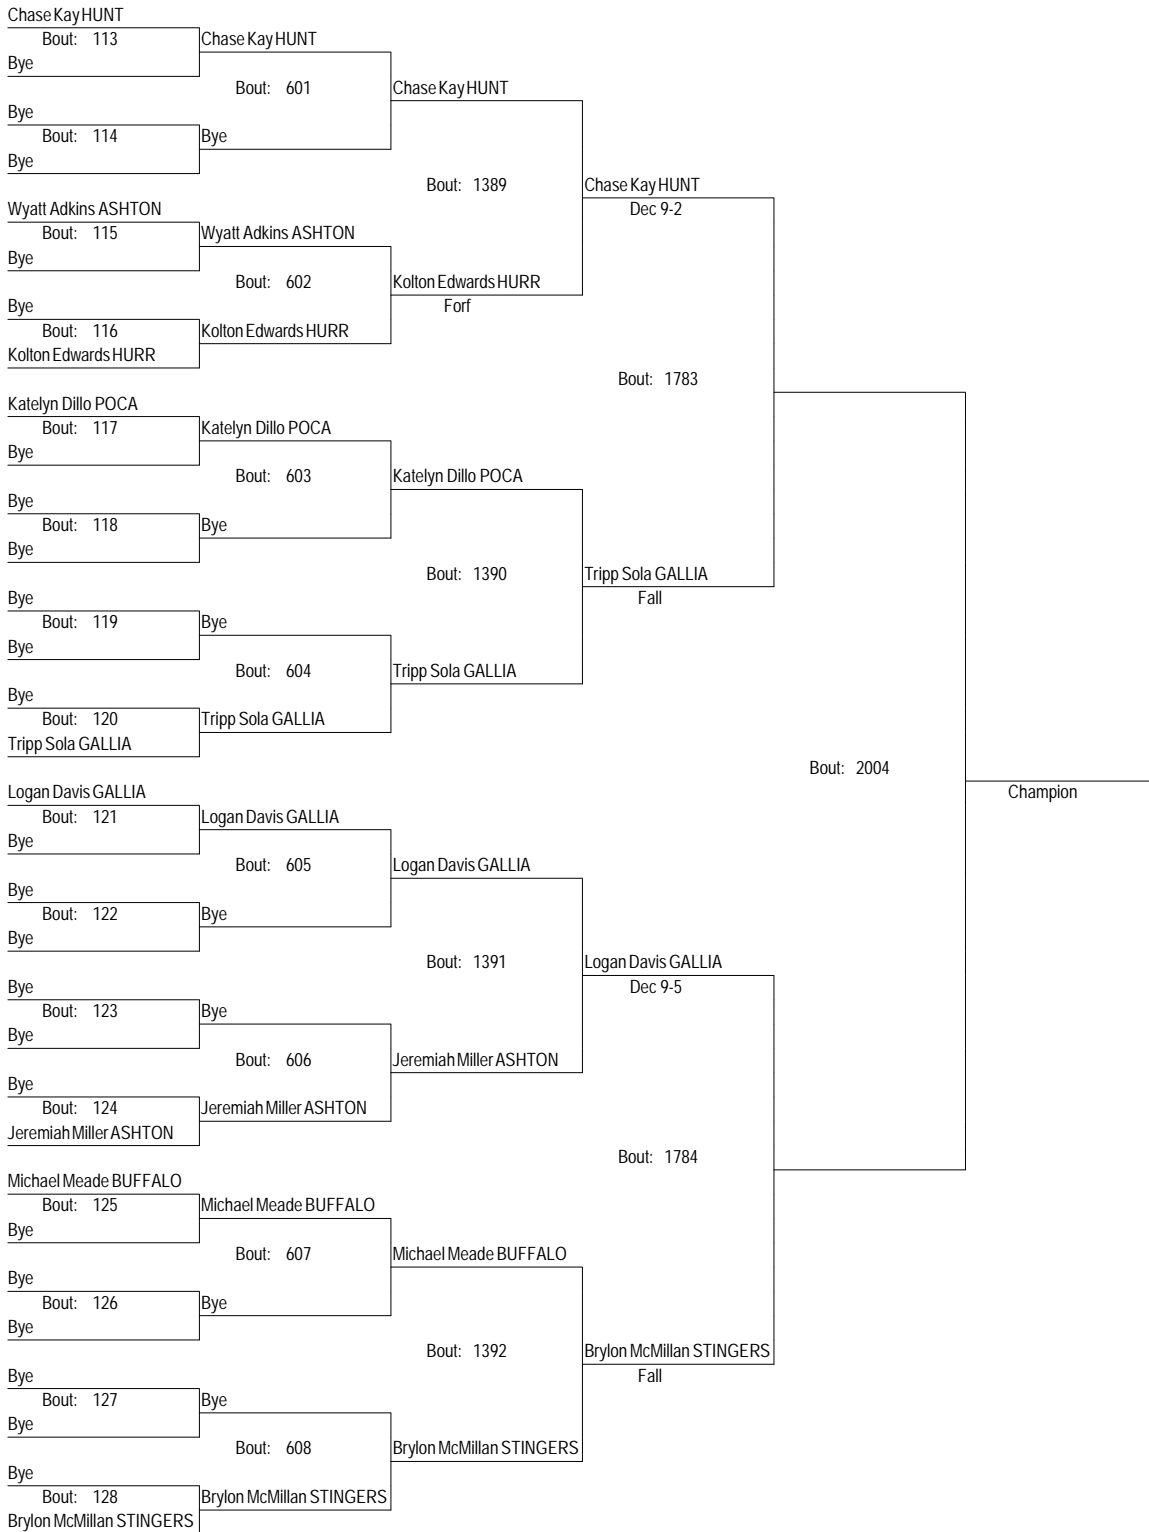

March 31st - April 1st

6UDEV

MCYWL Championships

March 31st - April 1st

6U58

MCYWL Championships

March 31st - April 1st

6U58