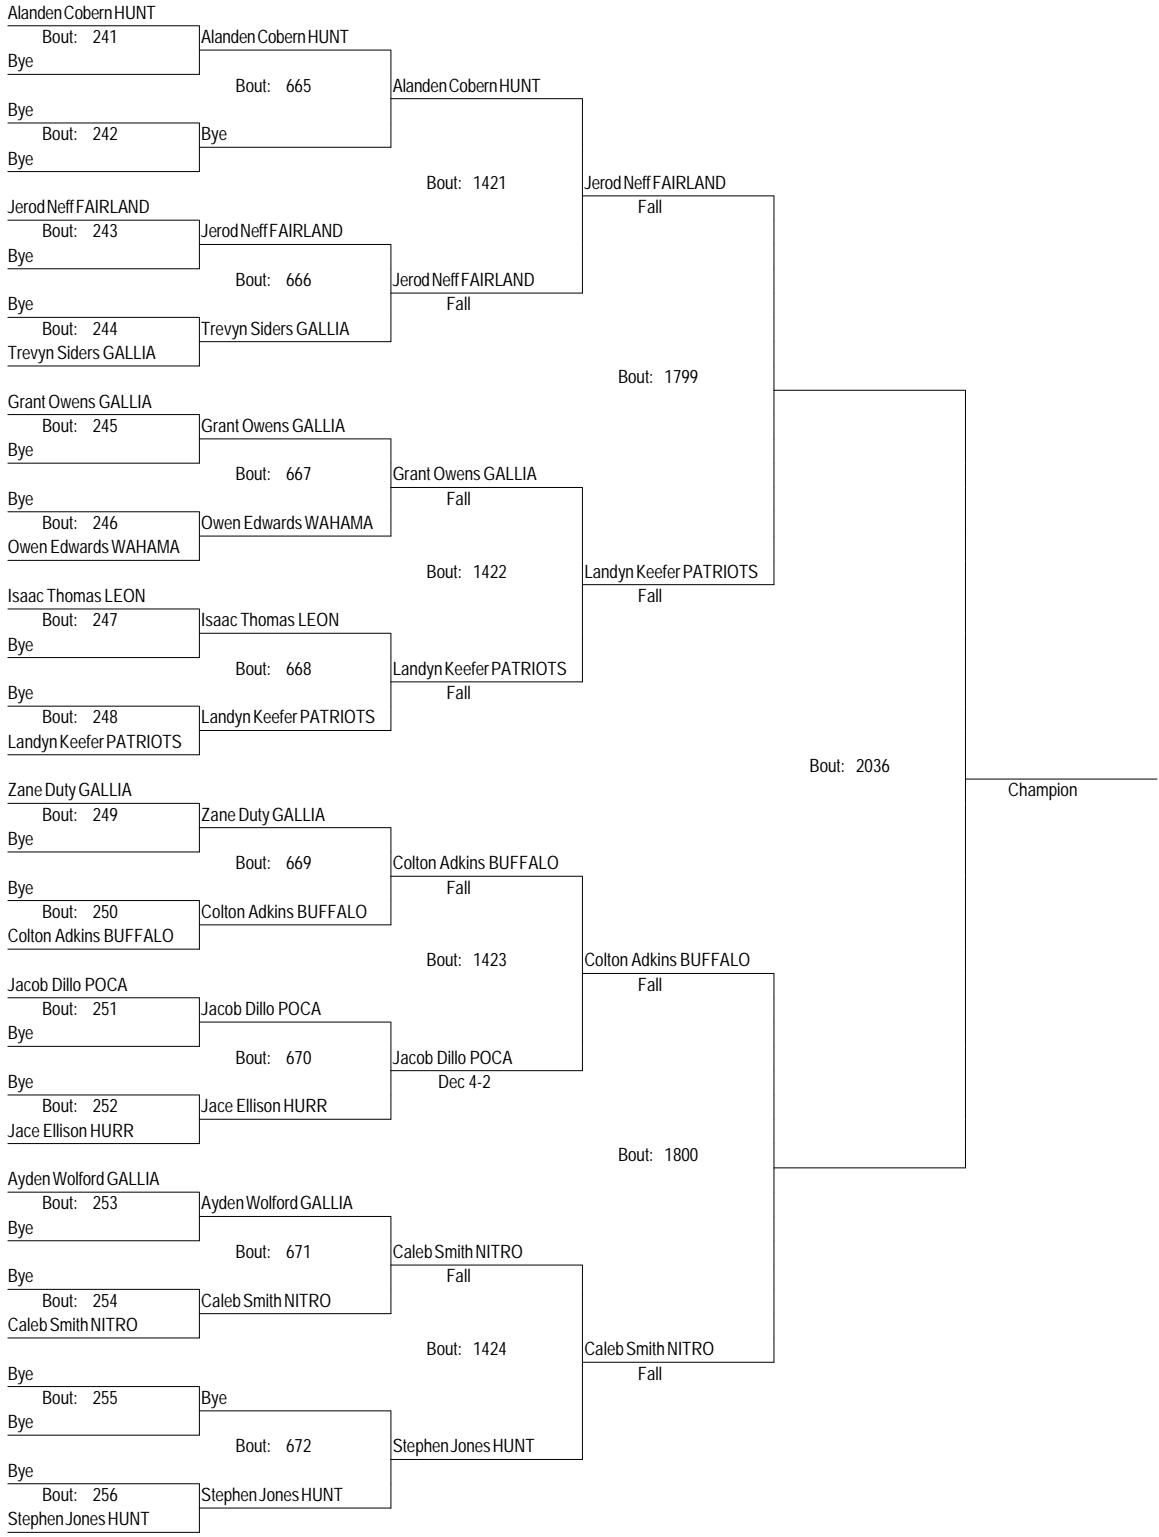

March 31st - April 1st

8U65

MCYWL Championships

March 31st - April 1st

8U73

MCYWL Championships

March 31st - April 1st

8U73