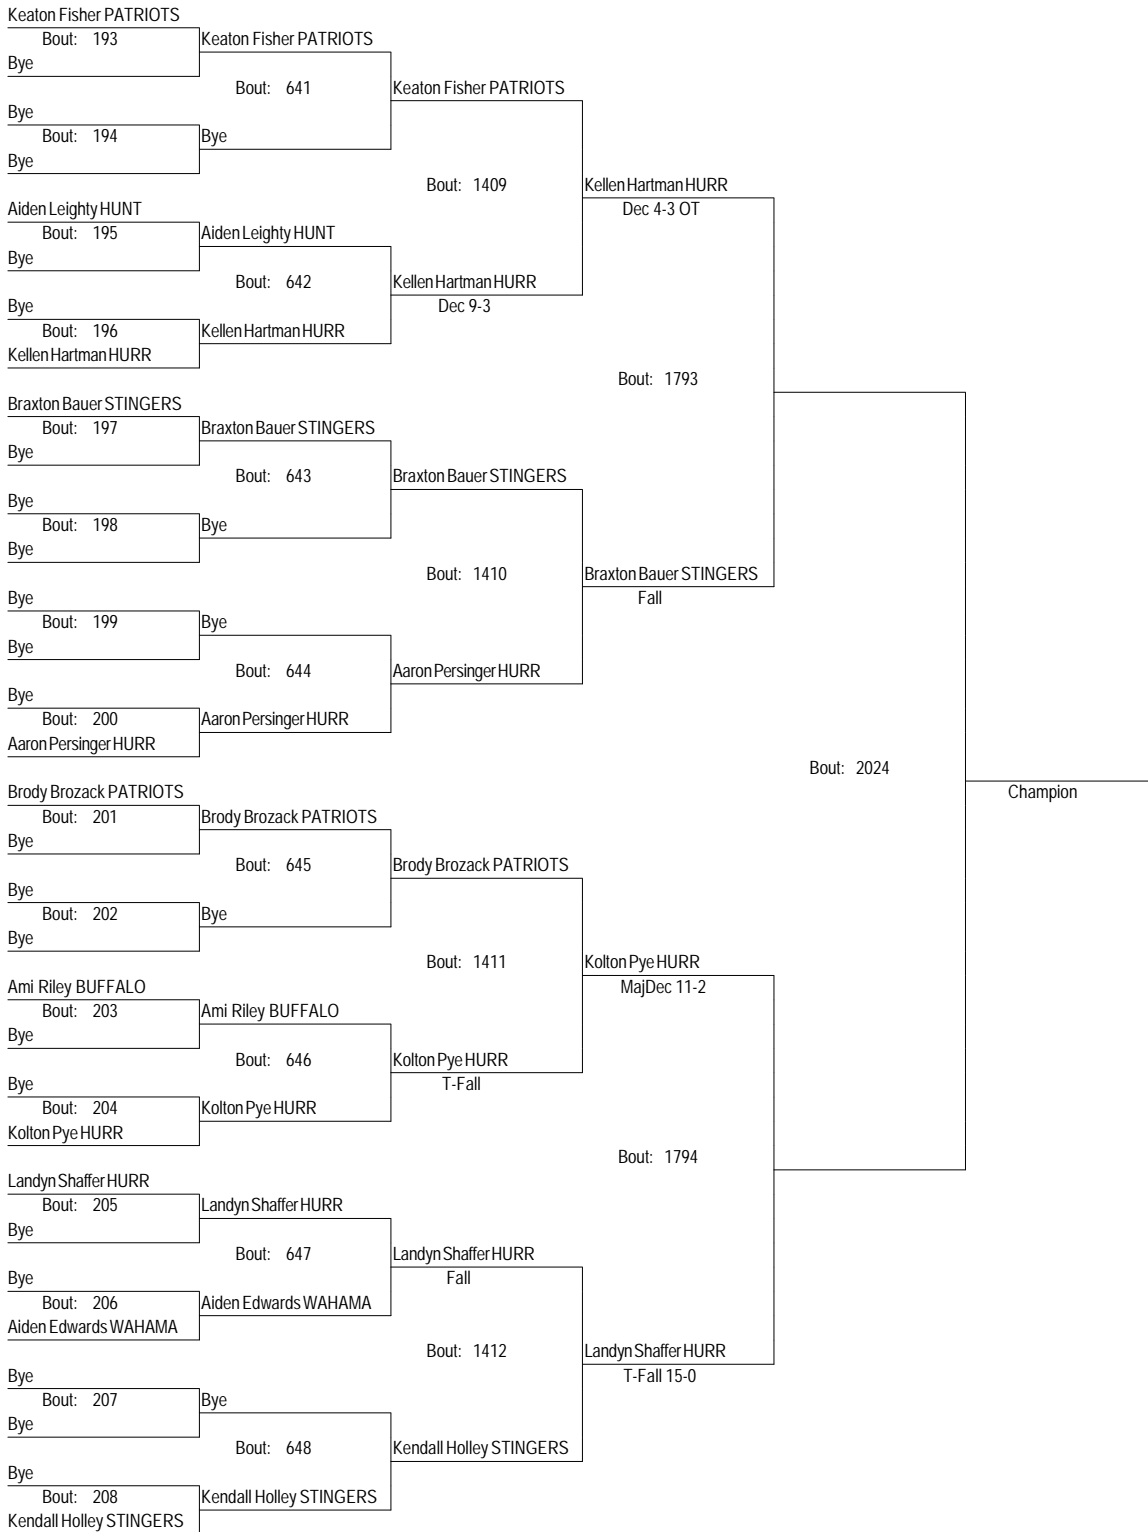

MCYWL Championships

March 31st - April 1st

8UDEV