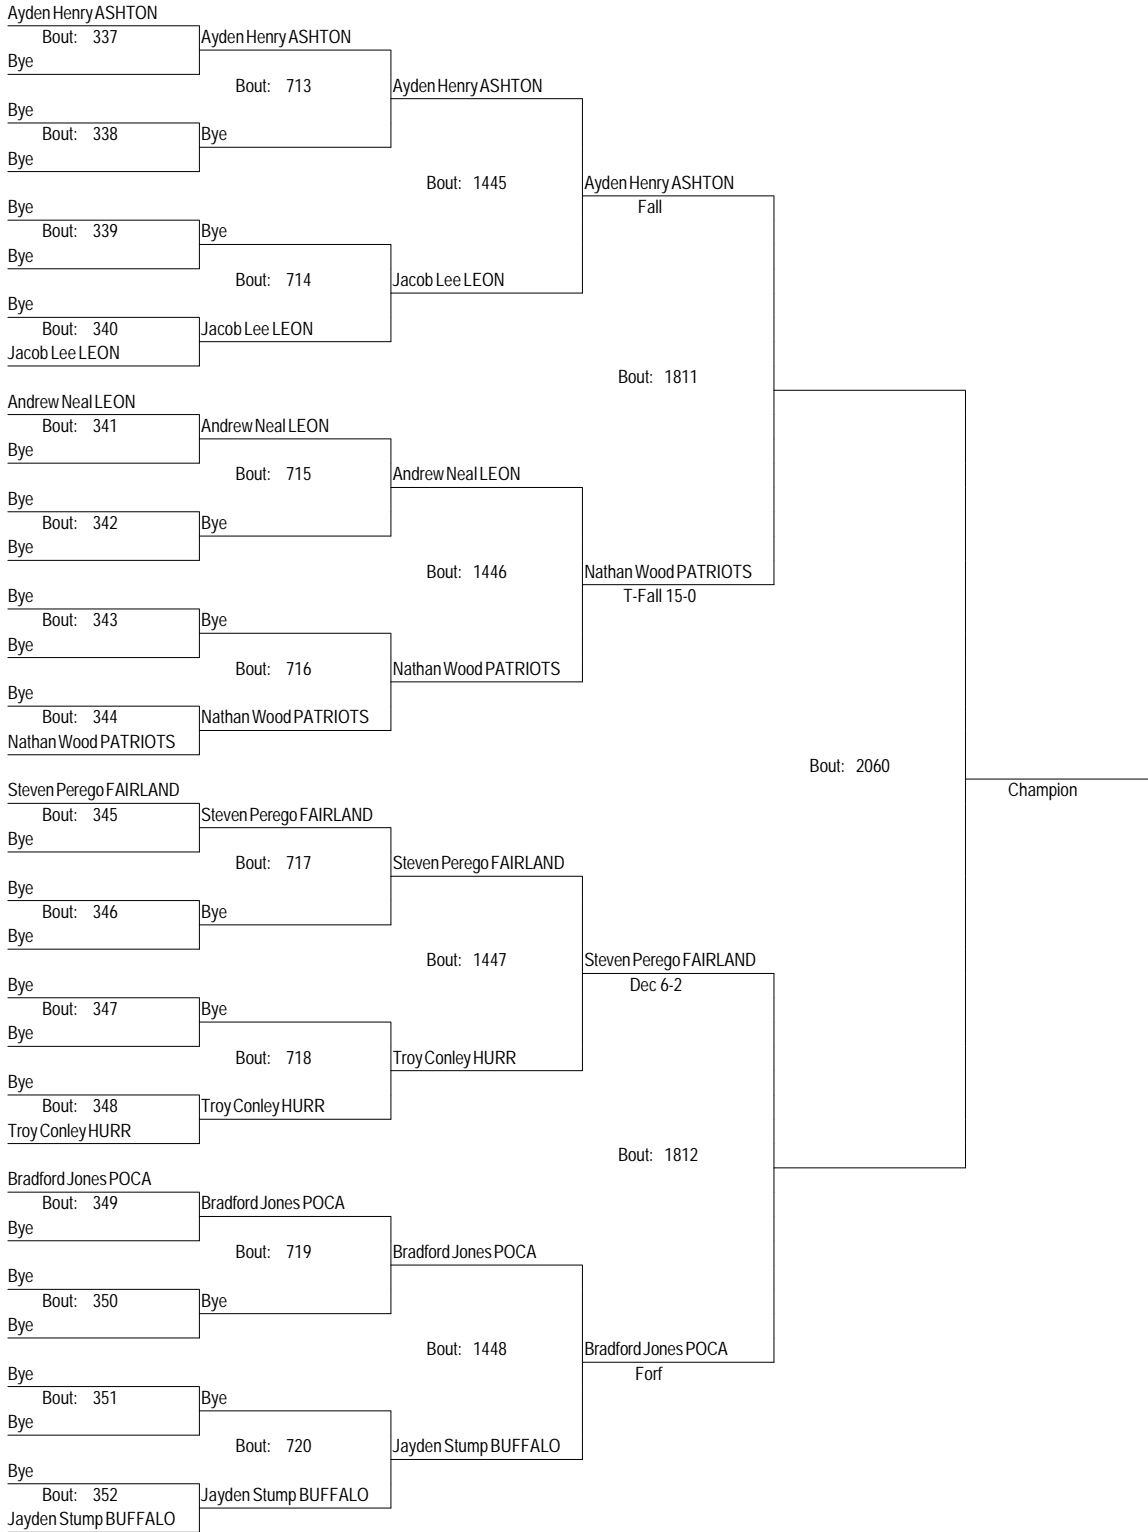

MCYWL Championships

March 31st - April 1st

10U73