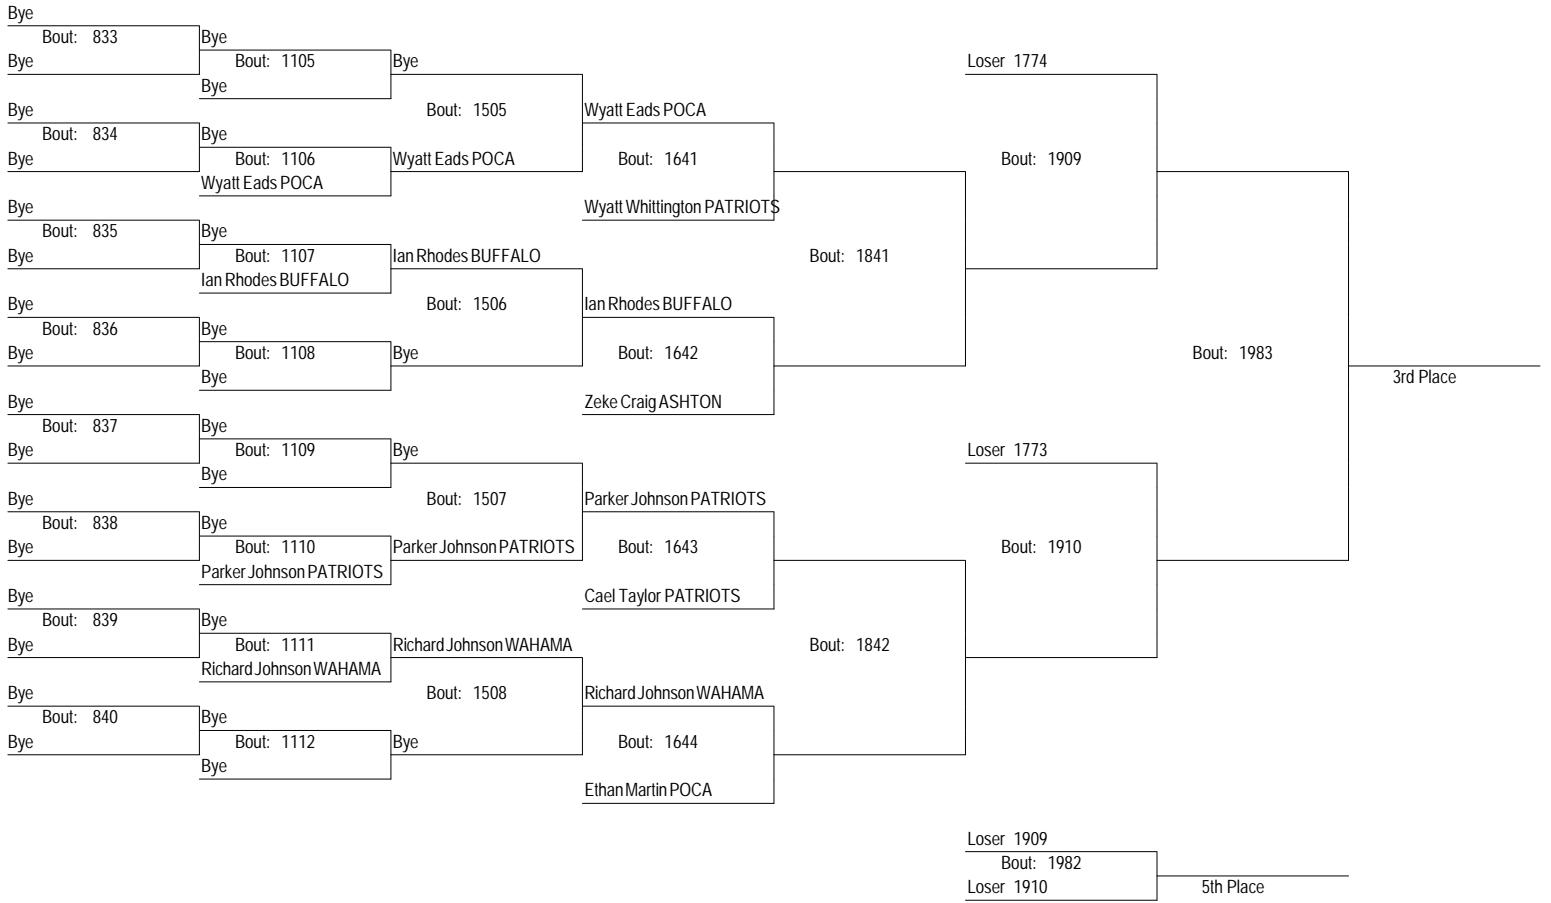

MCYWL Championships

March 31st - April 1st

6U43