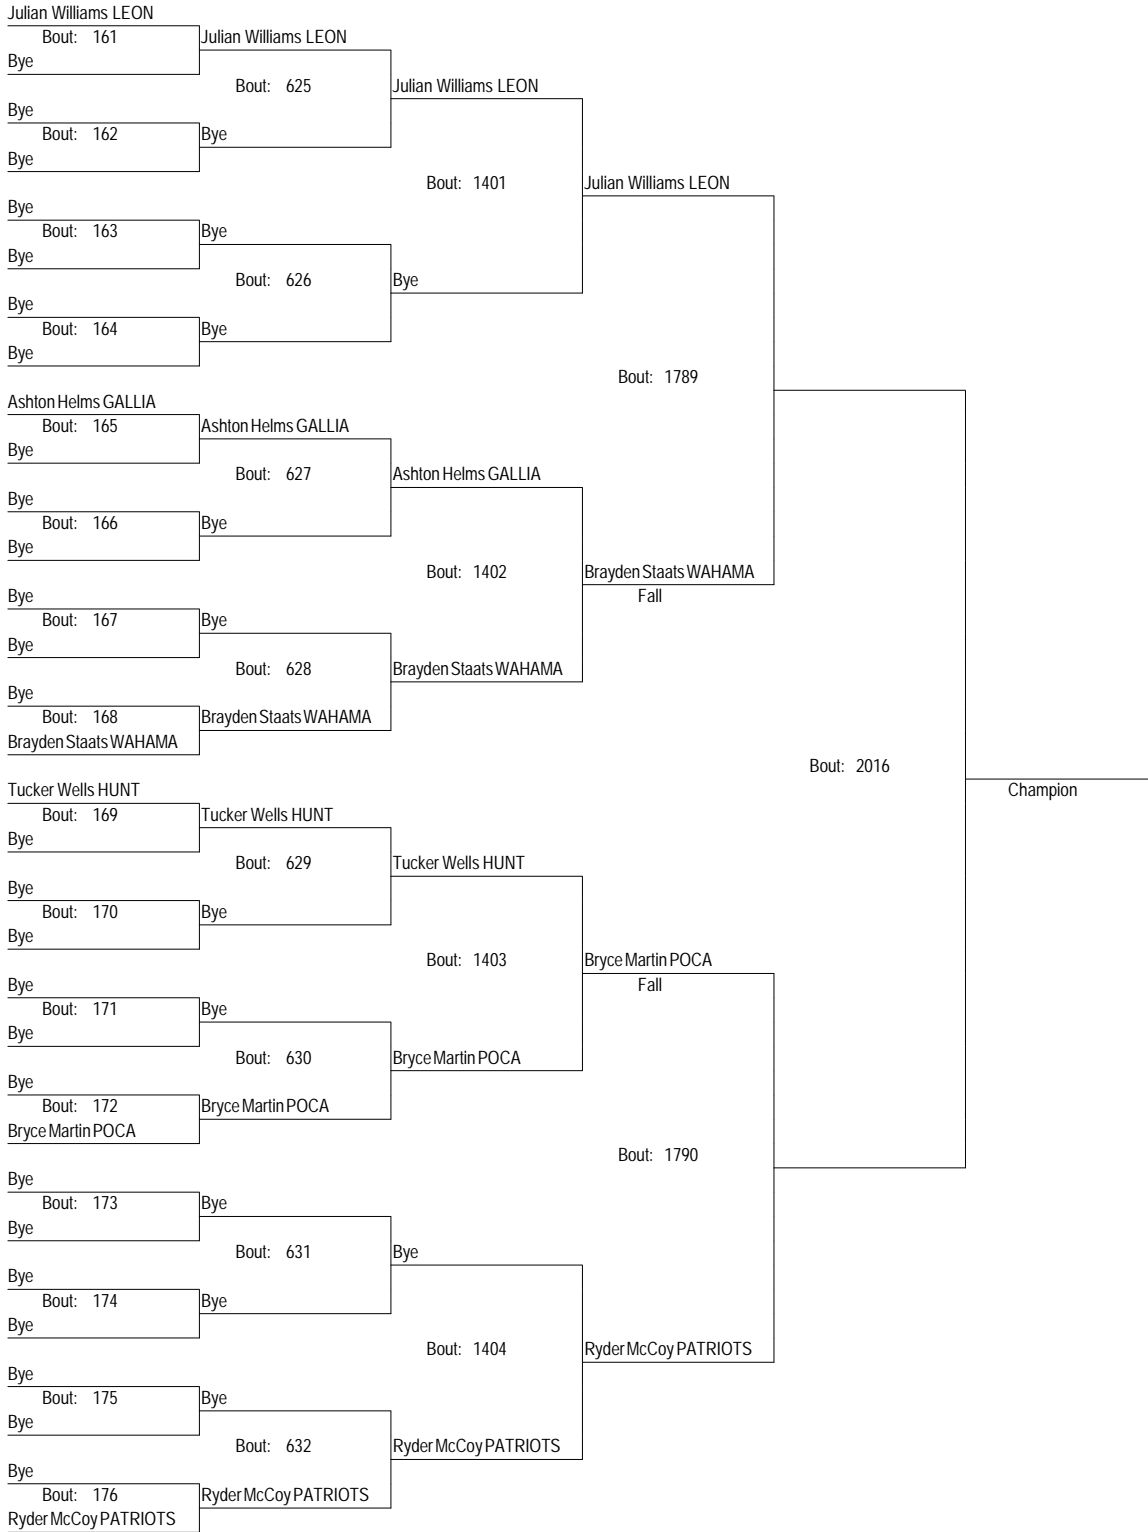

6UHWT

MCYWL Championships

March 31st - April 1st

6UHW

MCYWL Championships

March 31st - April 1st

8U48

MCYWL Championships