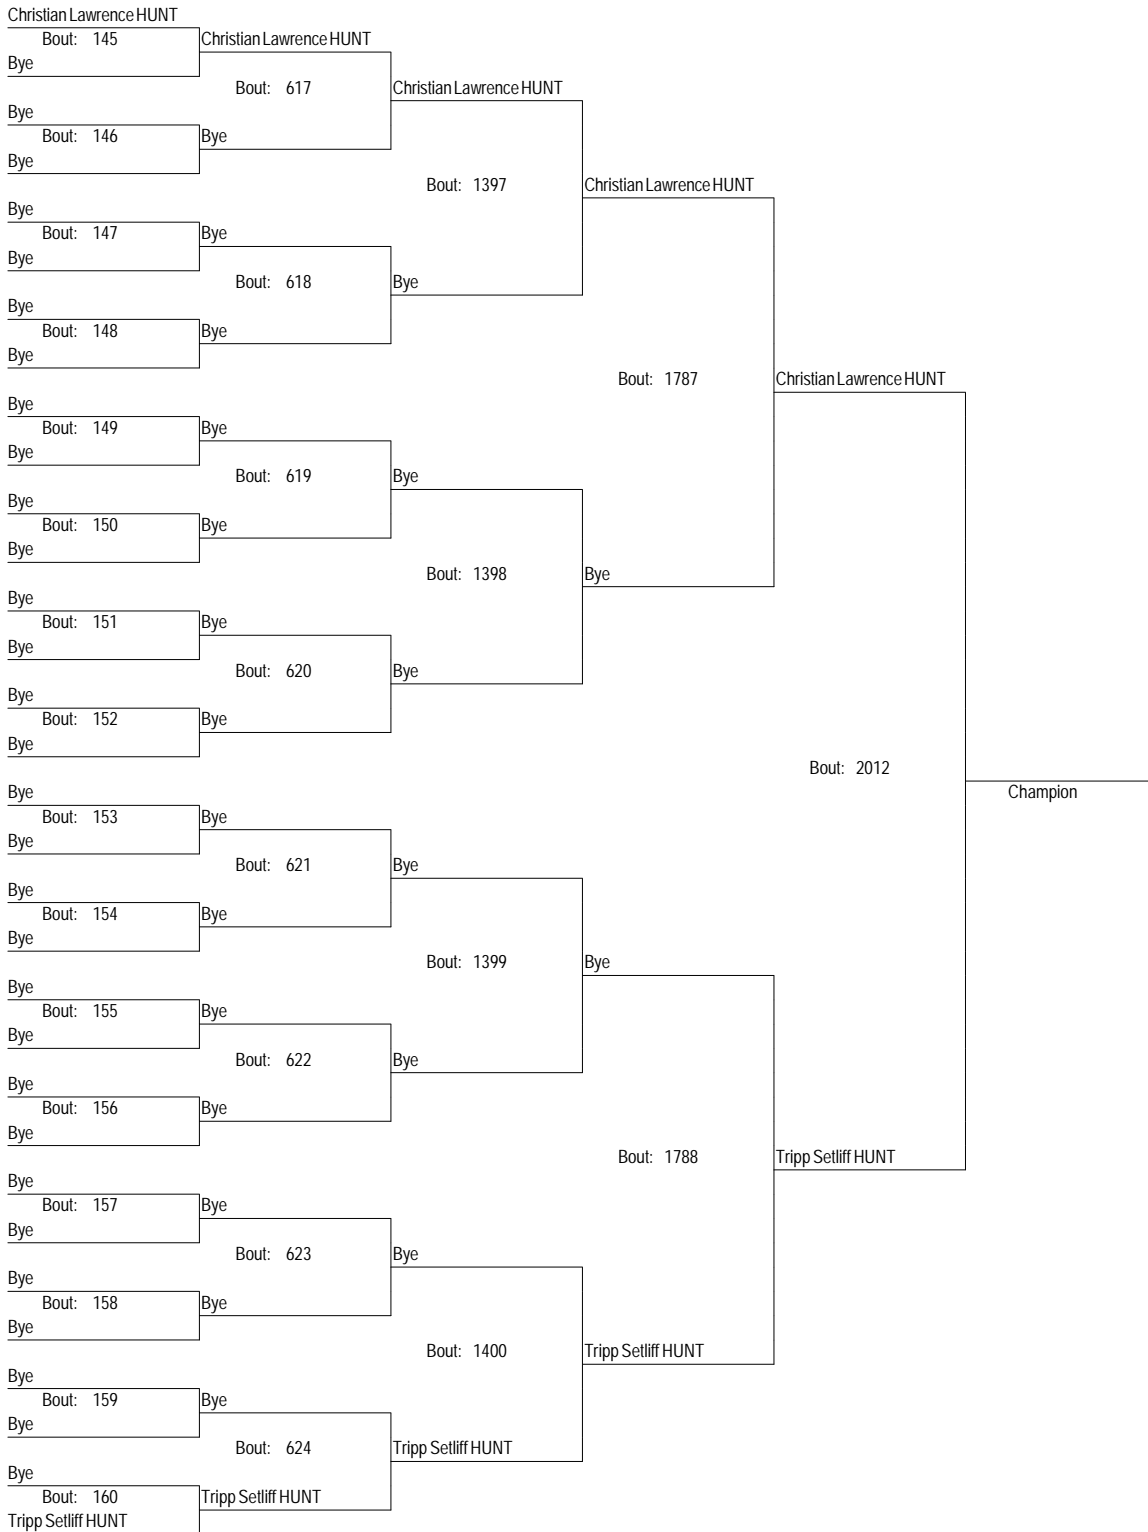

MCYWL Championships

March 31st - April 1st

6UHWT