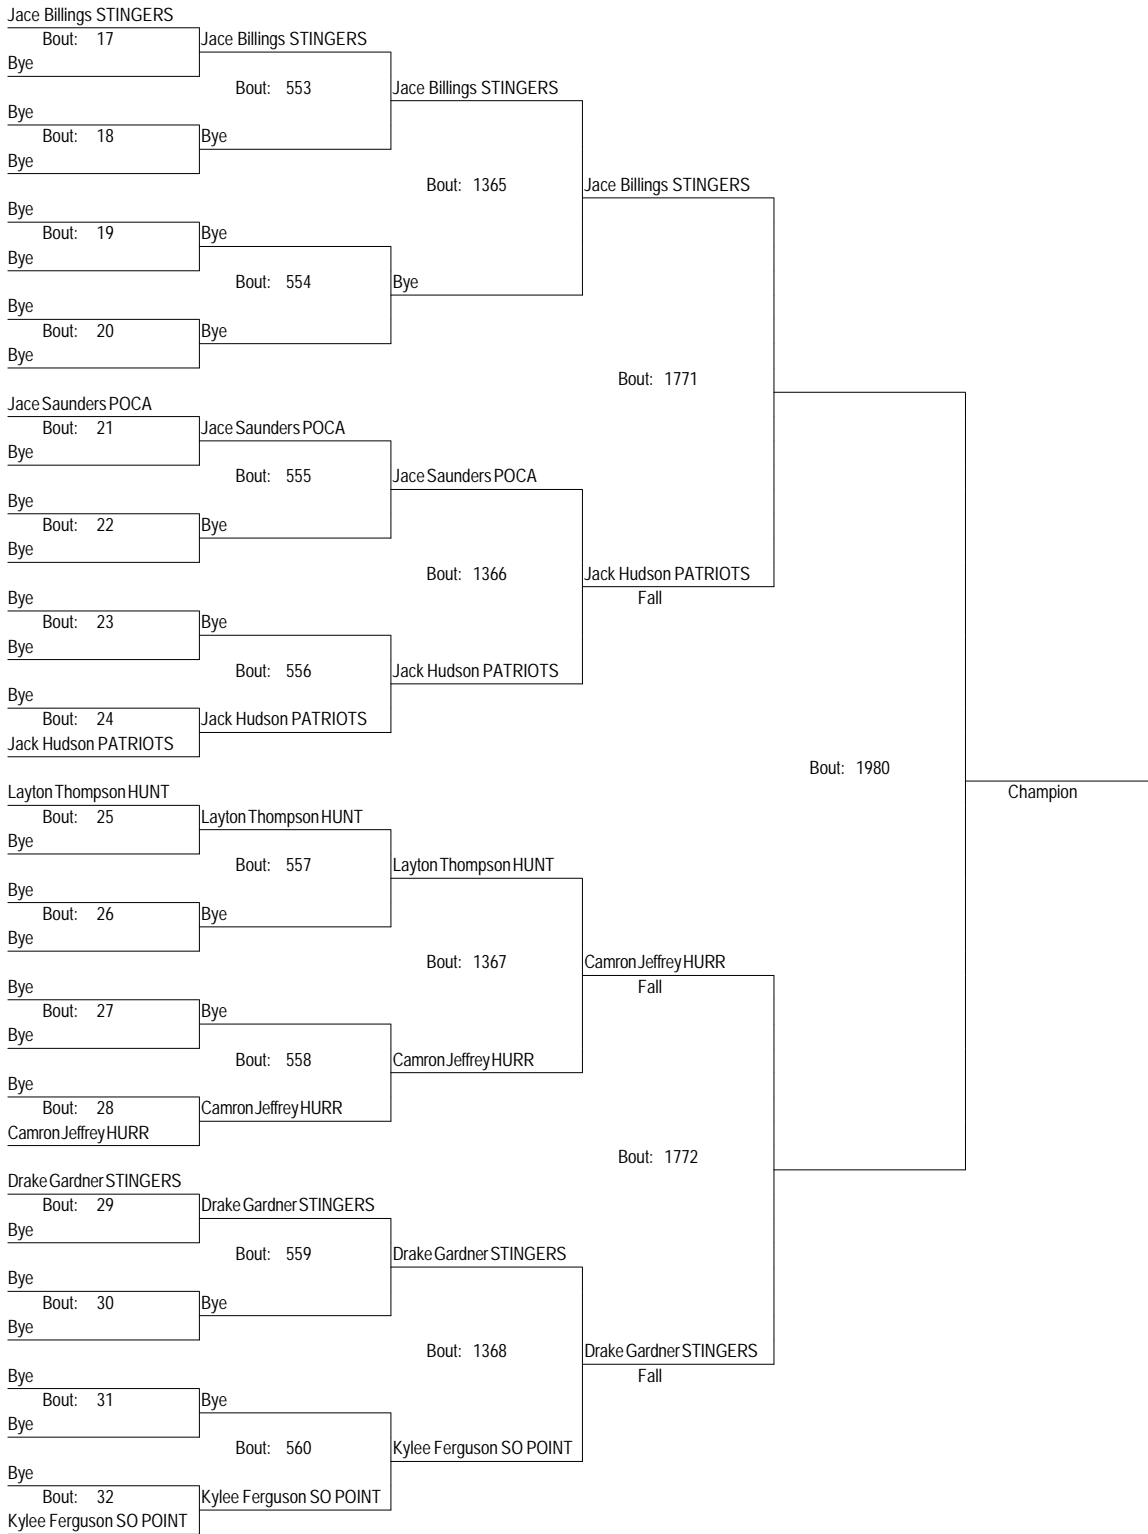

MCYWL Championships

March 31st - April 1st

4UUW