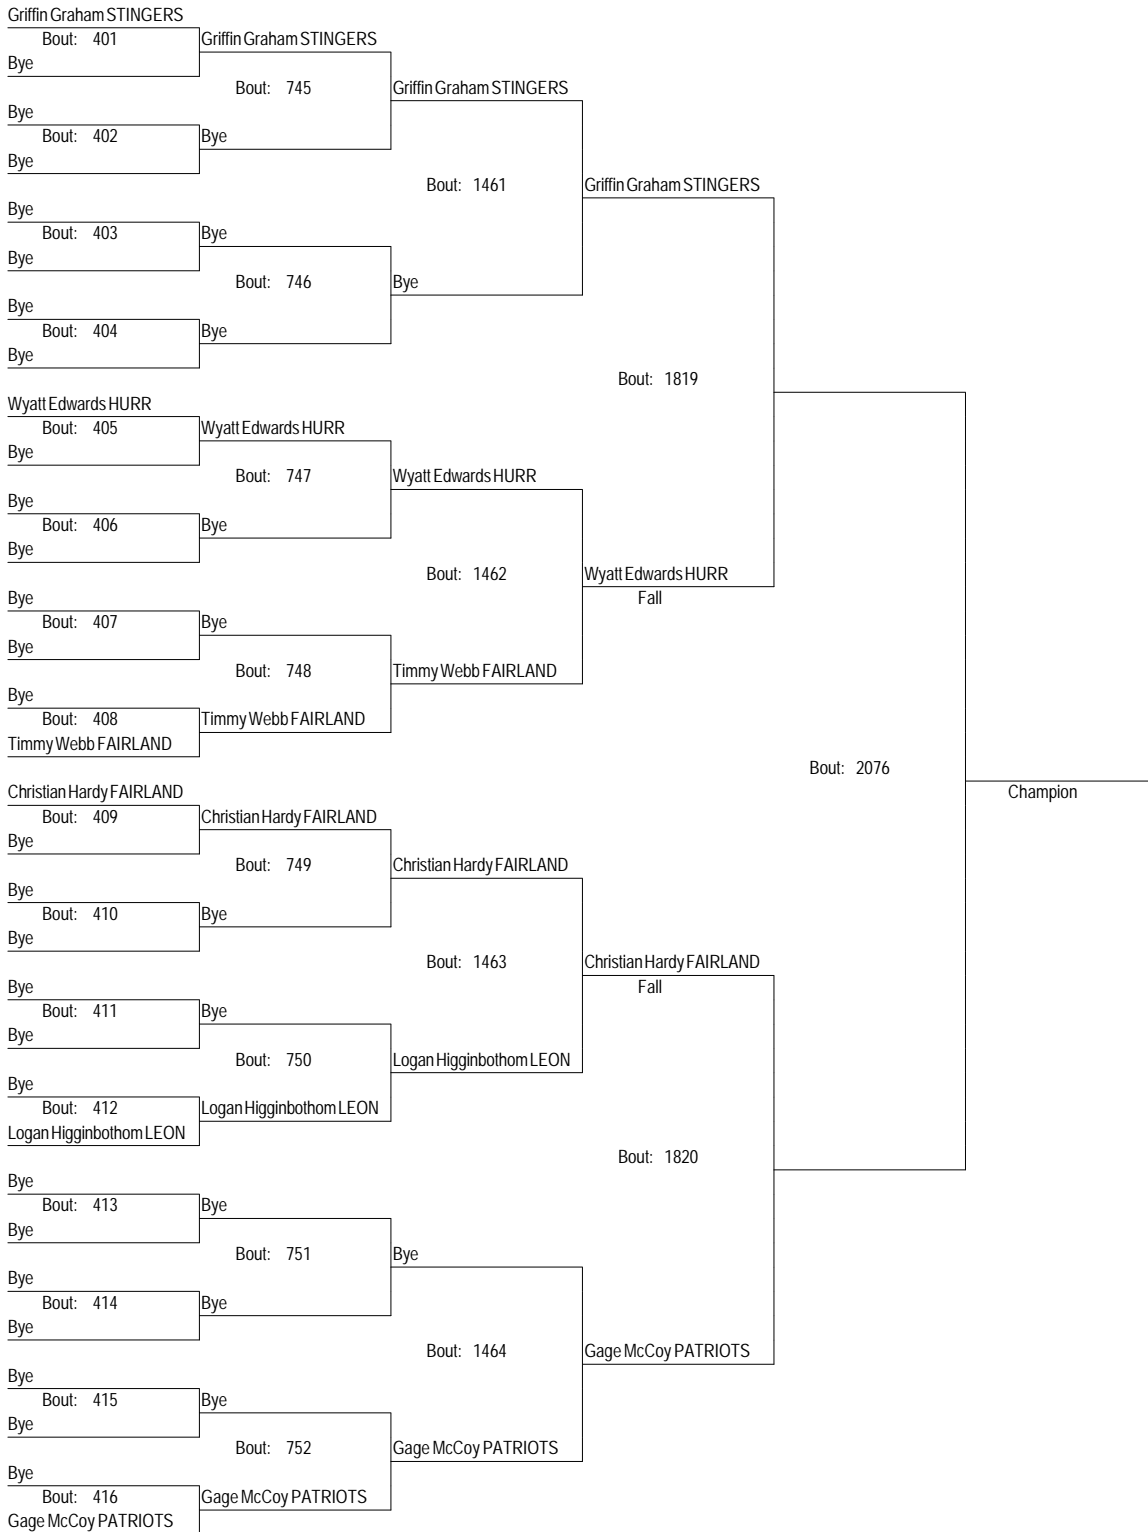

MCYWL Championships

March 31st - April 1st

10110