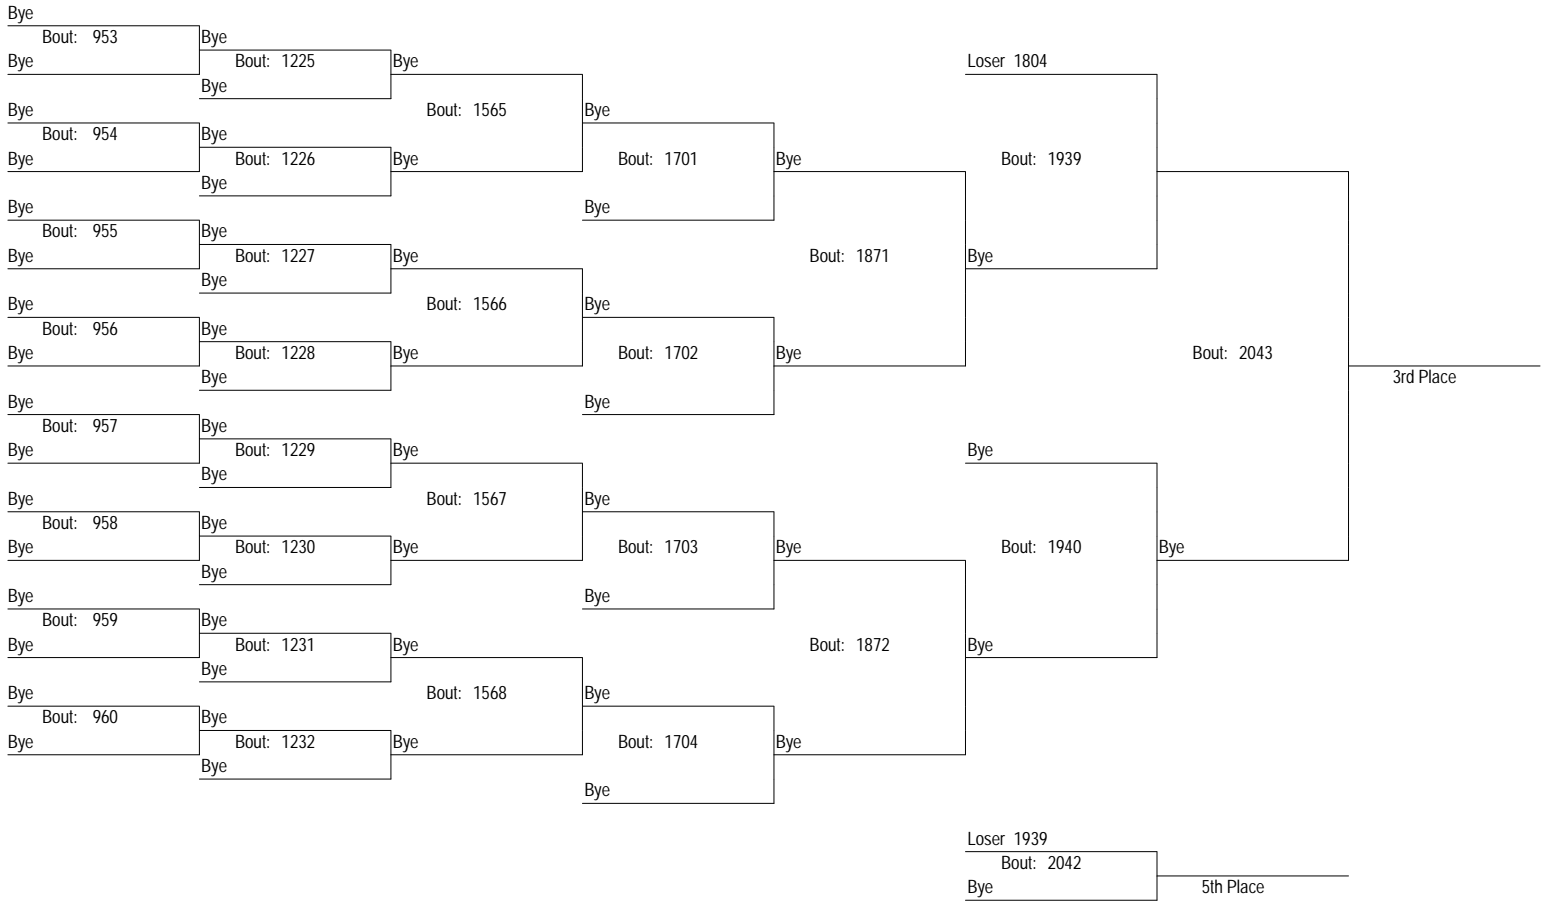

MCYWL Championships

March 31st - April 1st

8U103