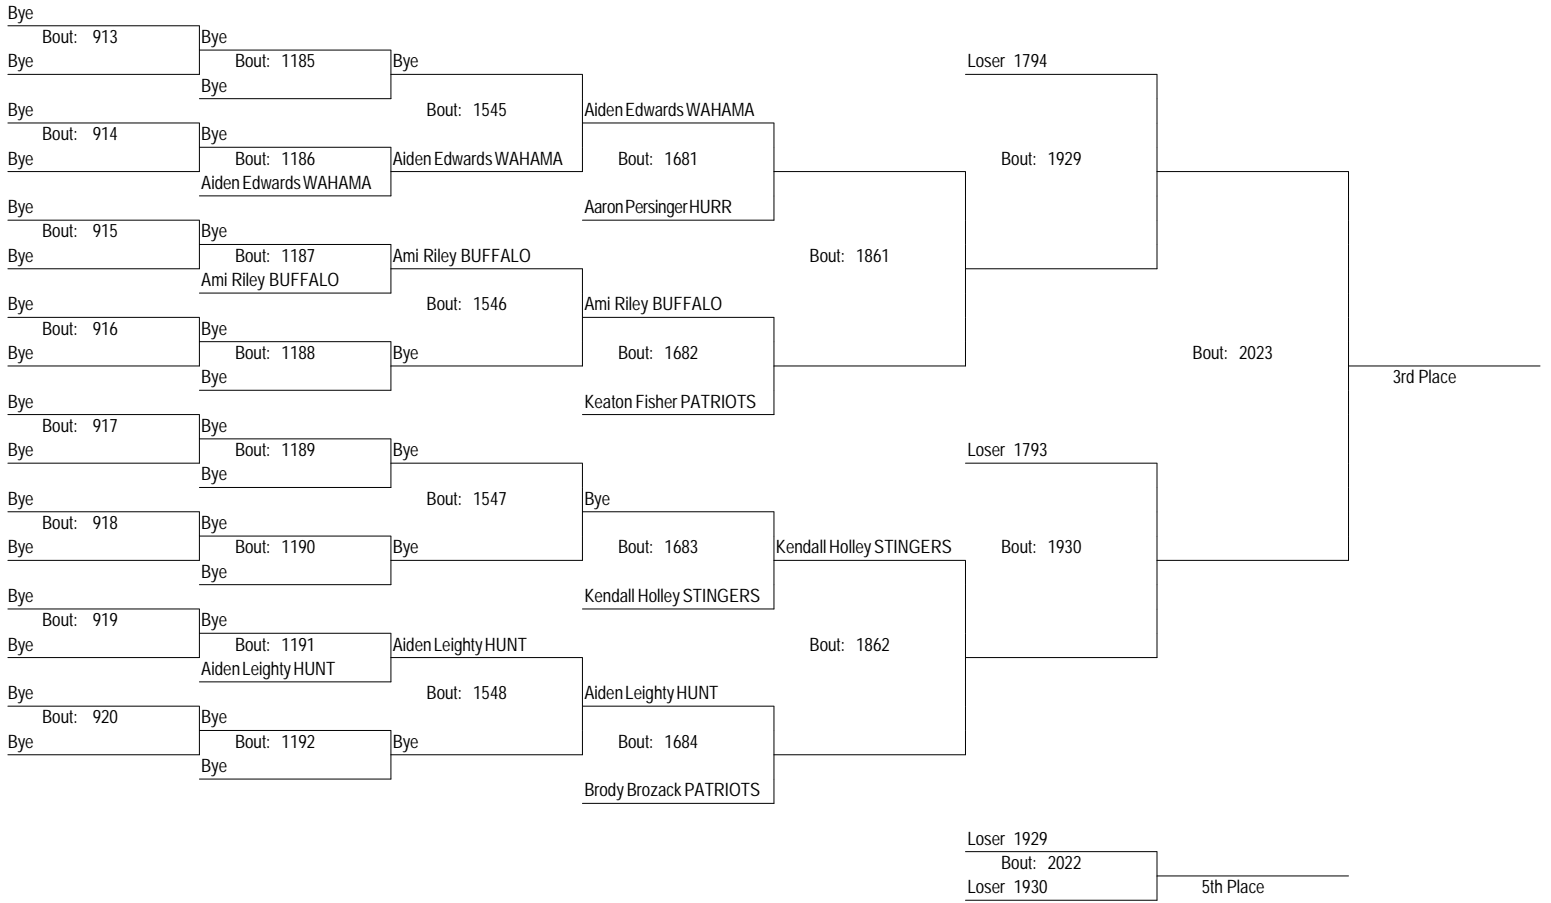

MCYWL Championships

March 31st - April 1st

8UDEV

MCYWL Championships

March 31st - April 1st

8UDEV

MCYWL Championships

March 31st - April 1st