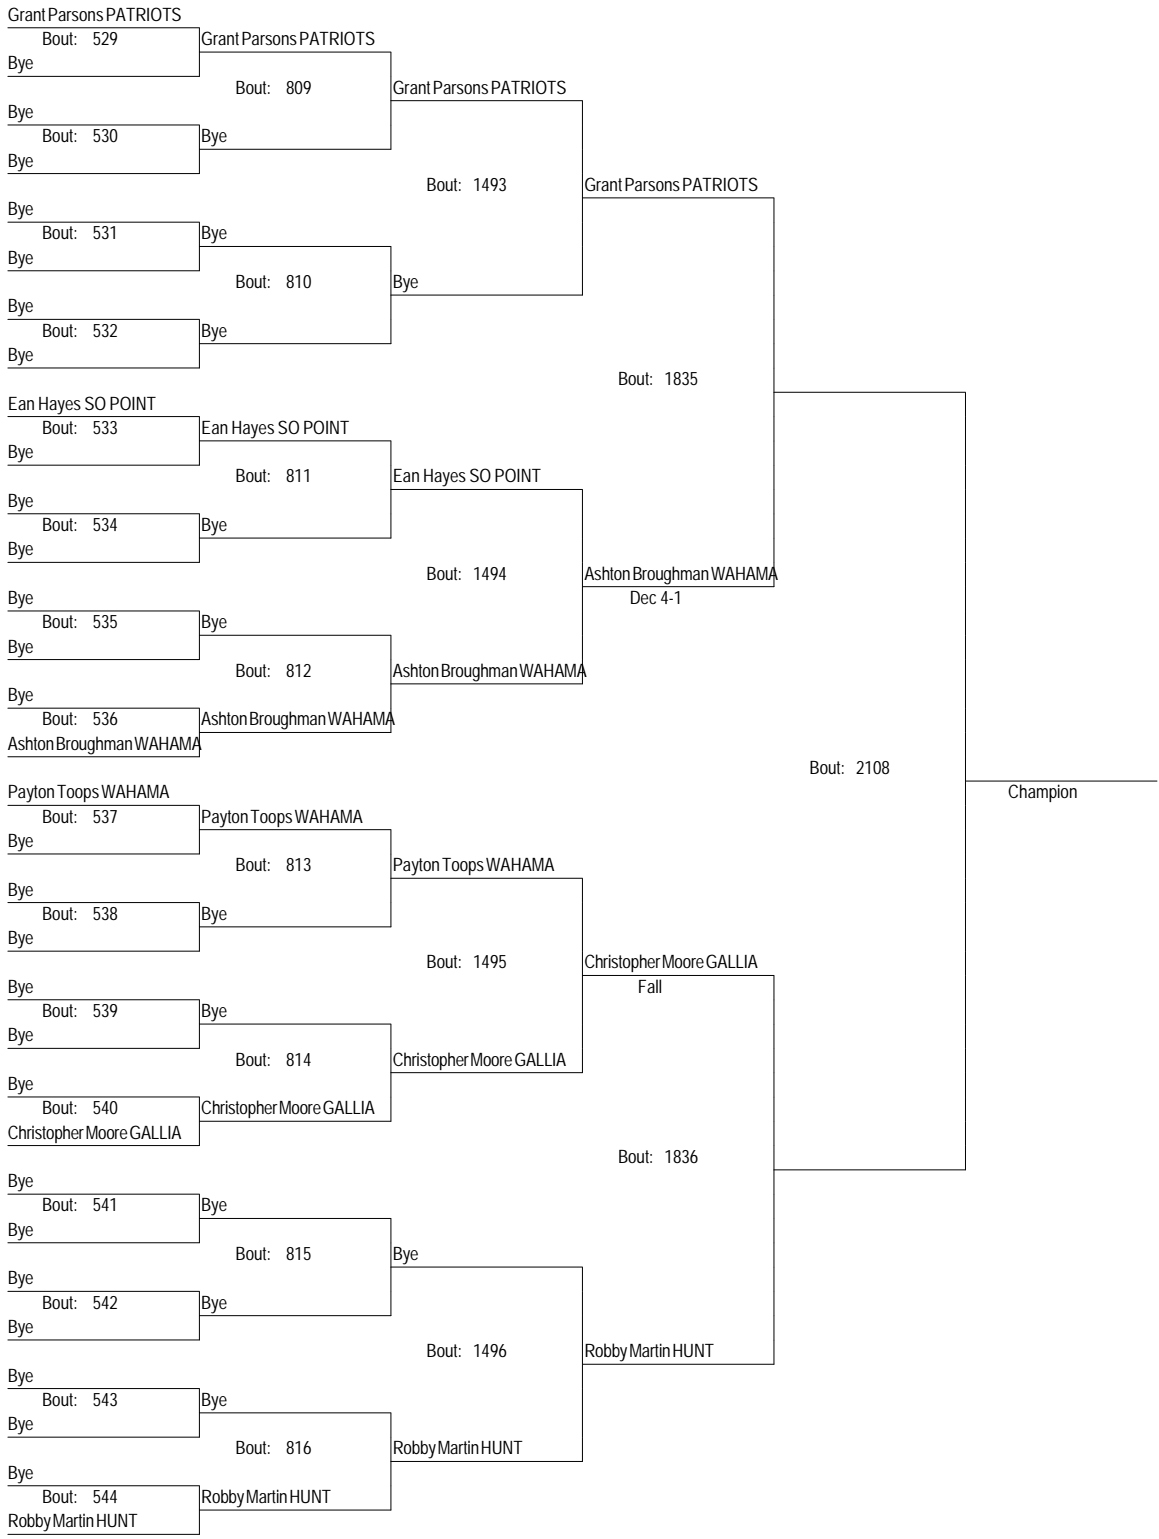

MCYWL Championships

March 31st - April 1st

12HWT