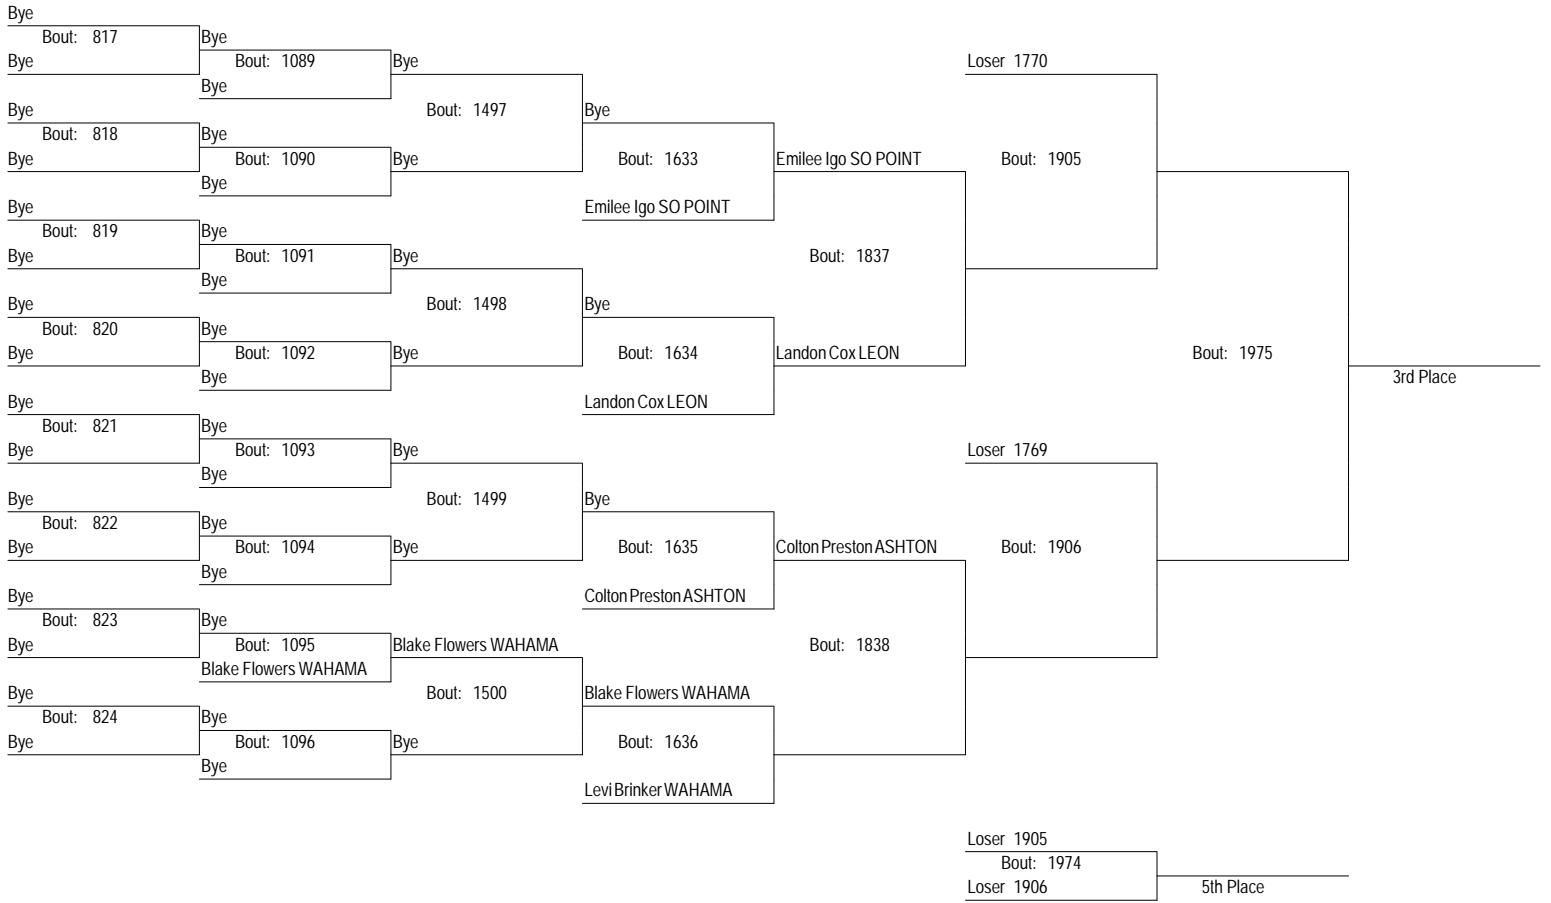

MCYWL Championships

March 31st - April 1st

4ULW

MCYWL Championships

March 31st - April 1st

4ULW

MCYWL Championships

March 31st - April 1st