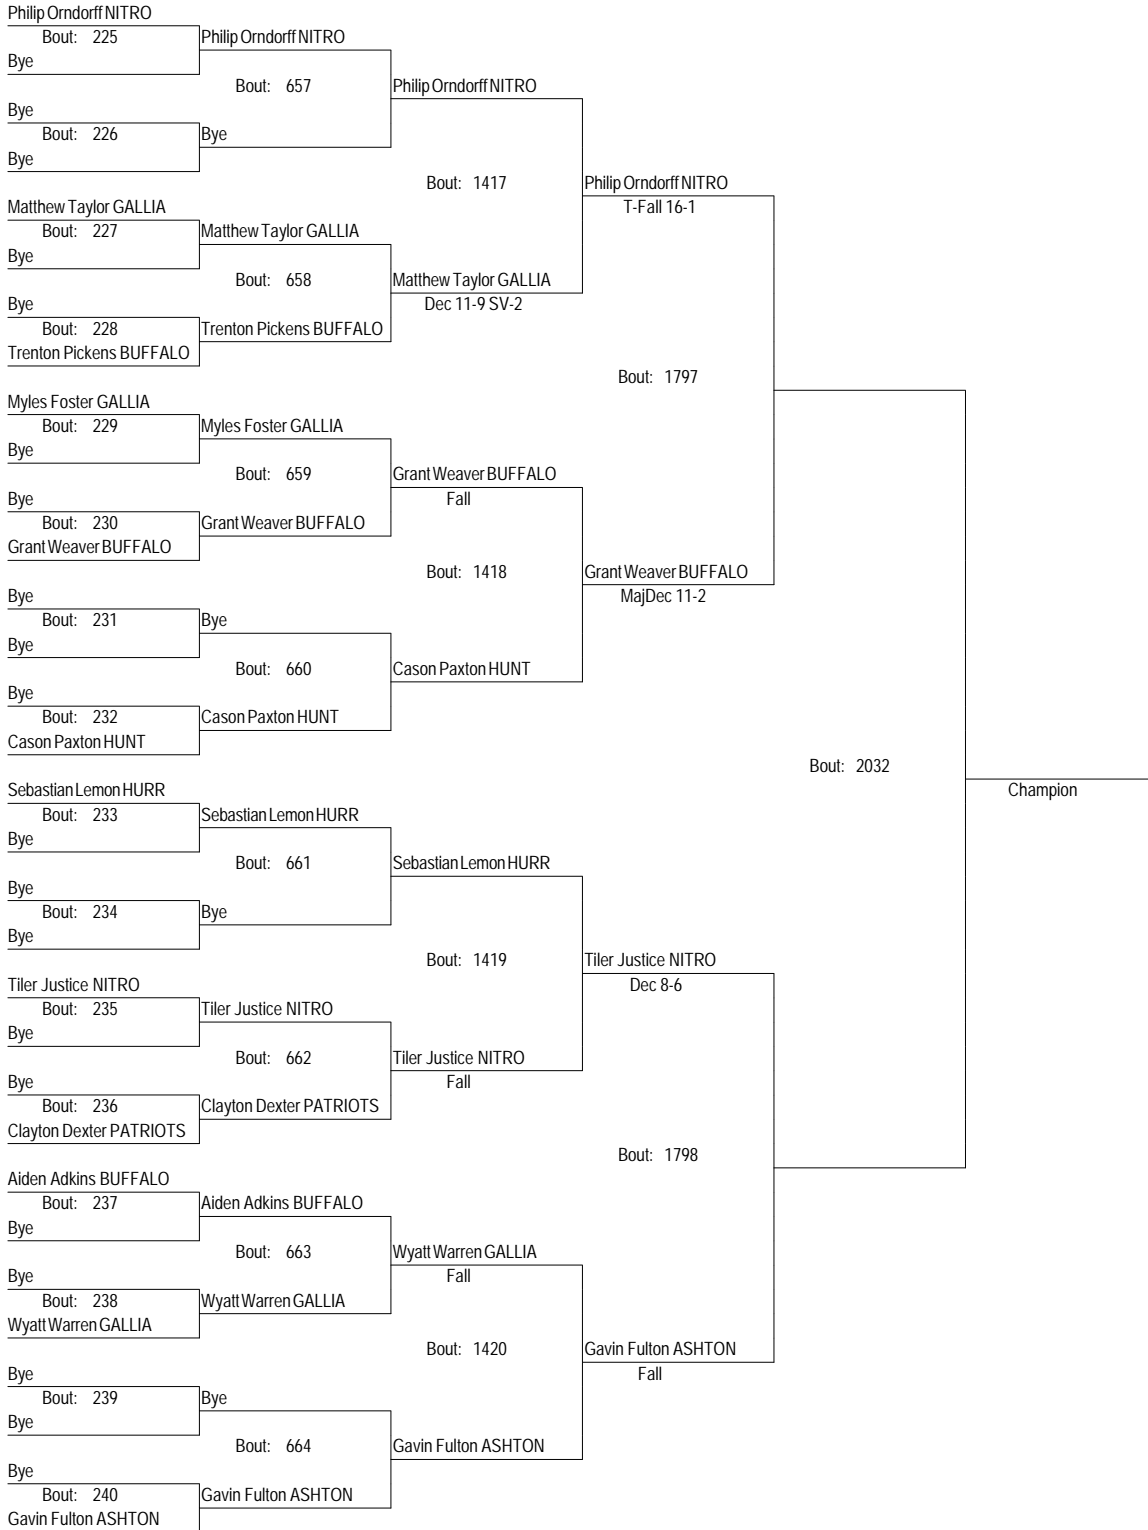

8U59

MCYWL Championships

March 31st - April 1st

8U59

MCYWL Championships

March 31st - April 1st

8U65

MCYWL Championships