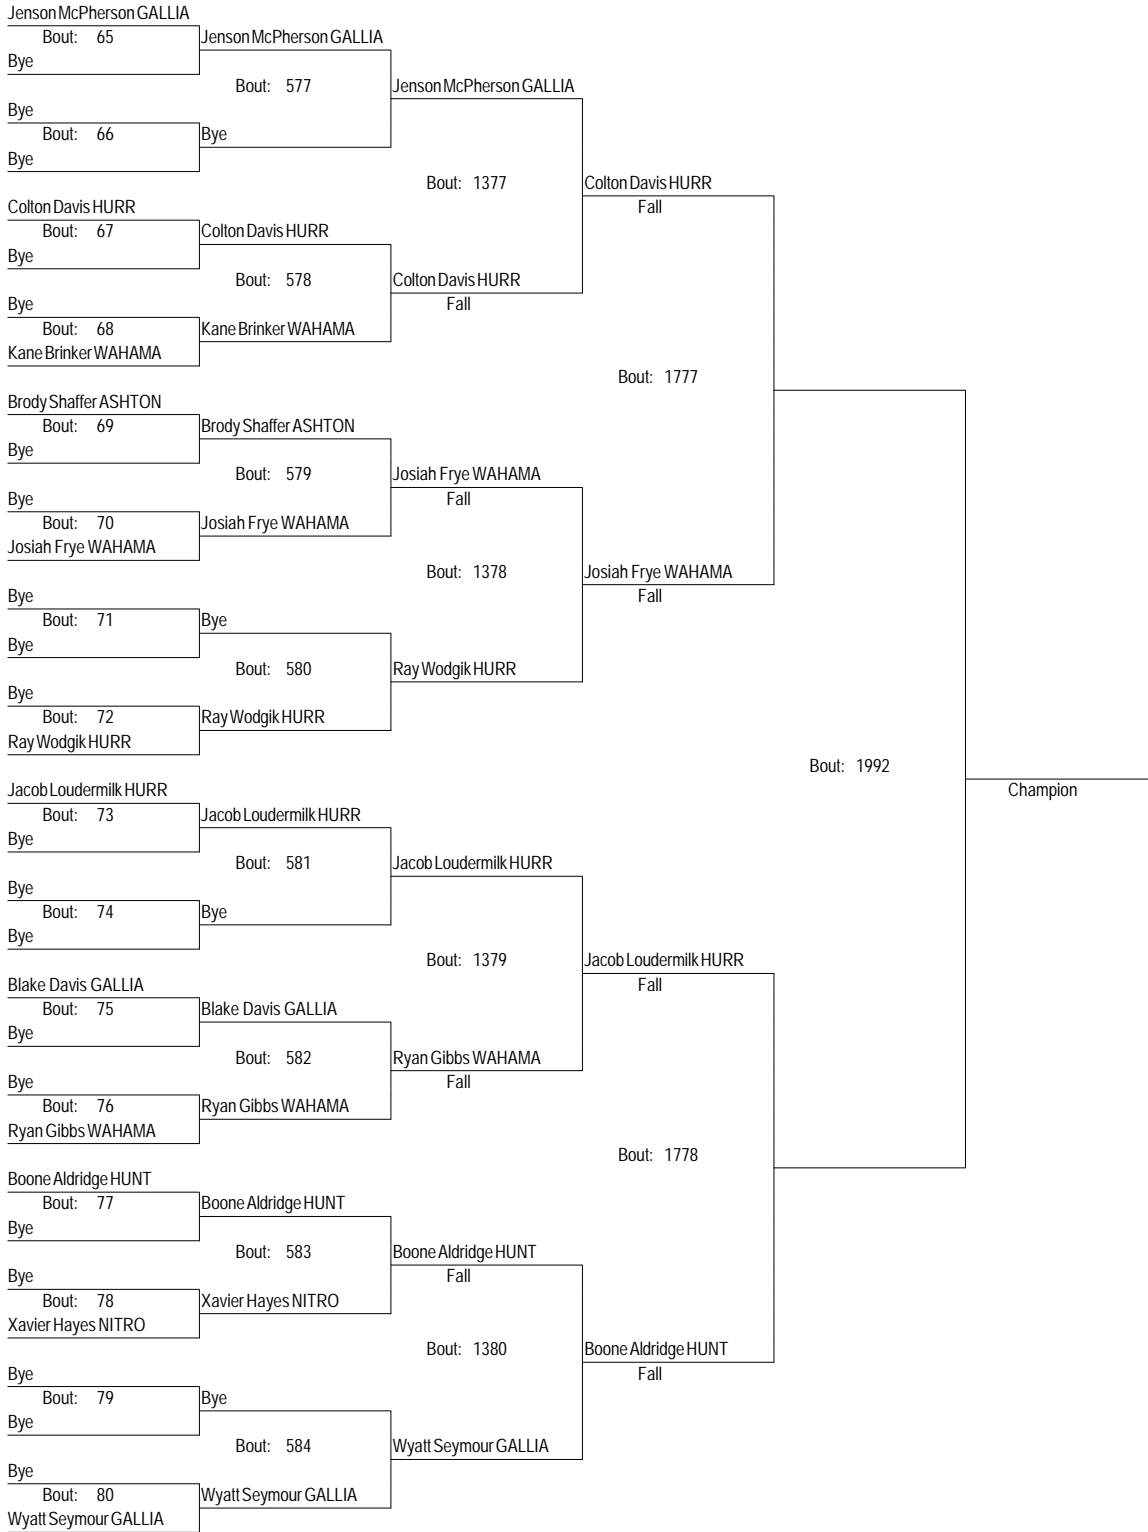

MCYWL Championships

March 31st - April 1st

6U49