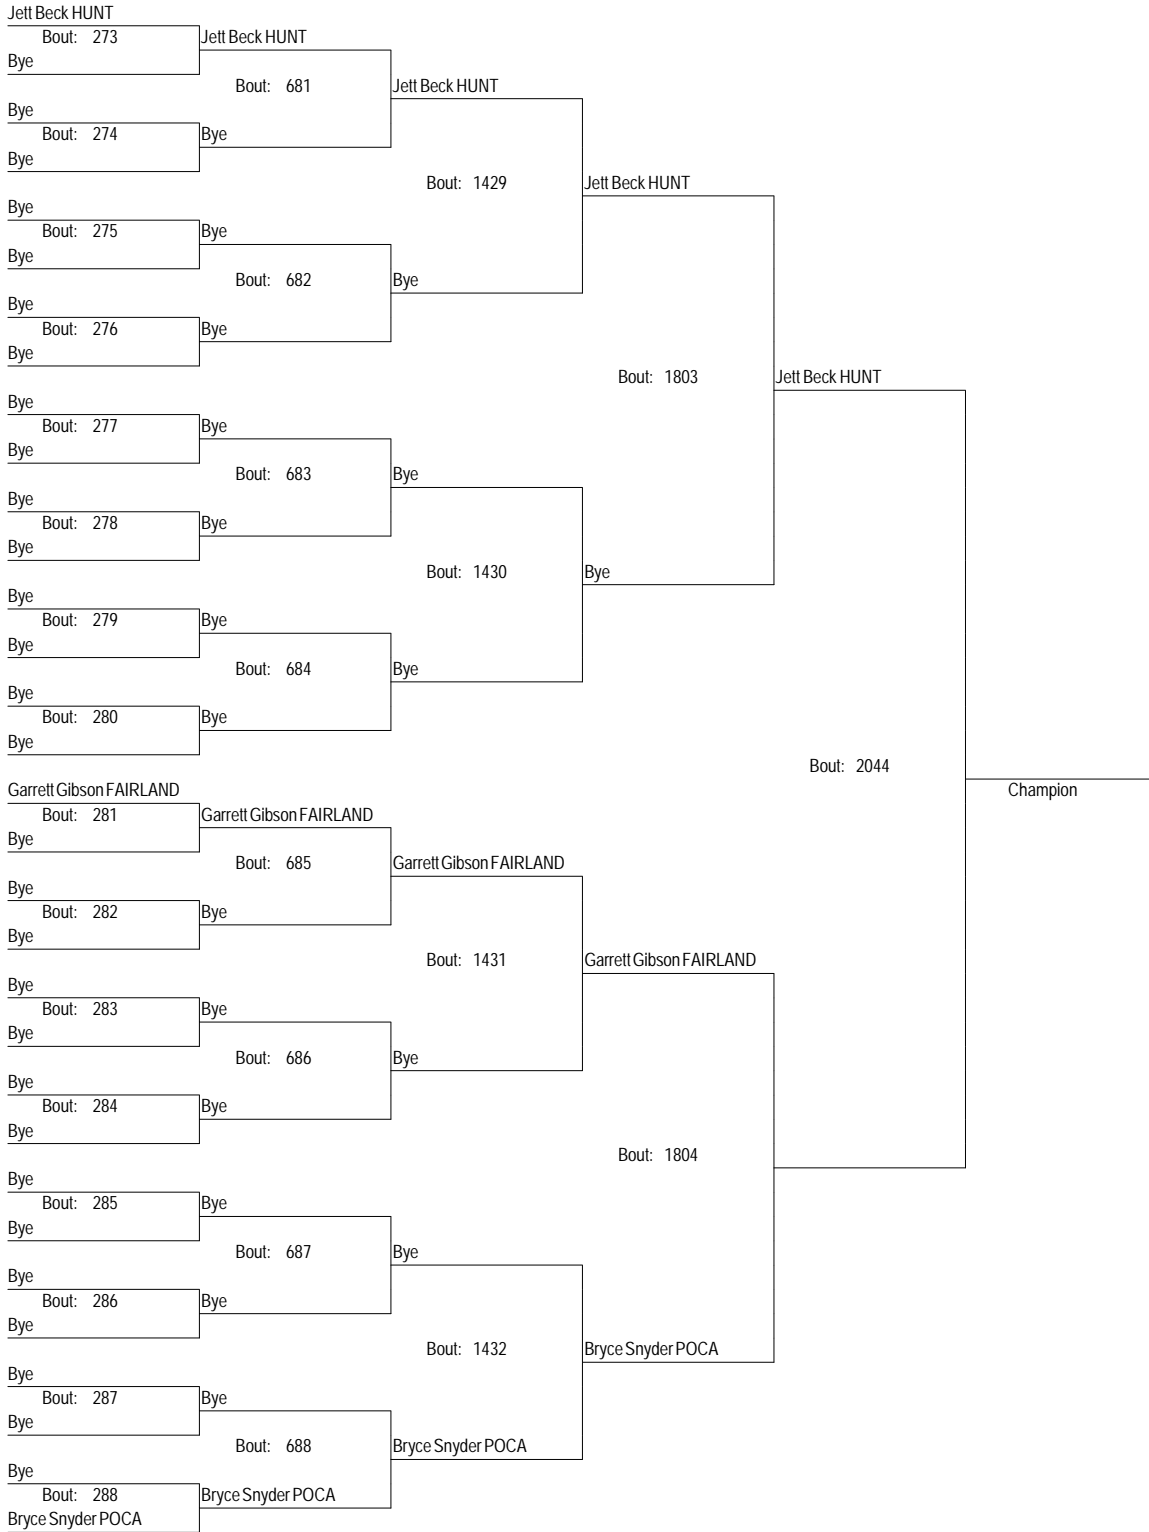

MCYWL Championships

March 31st - April 1st

8U103