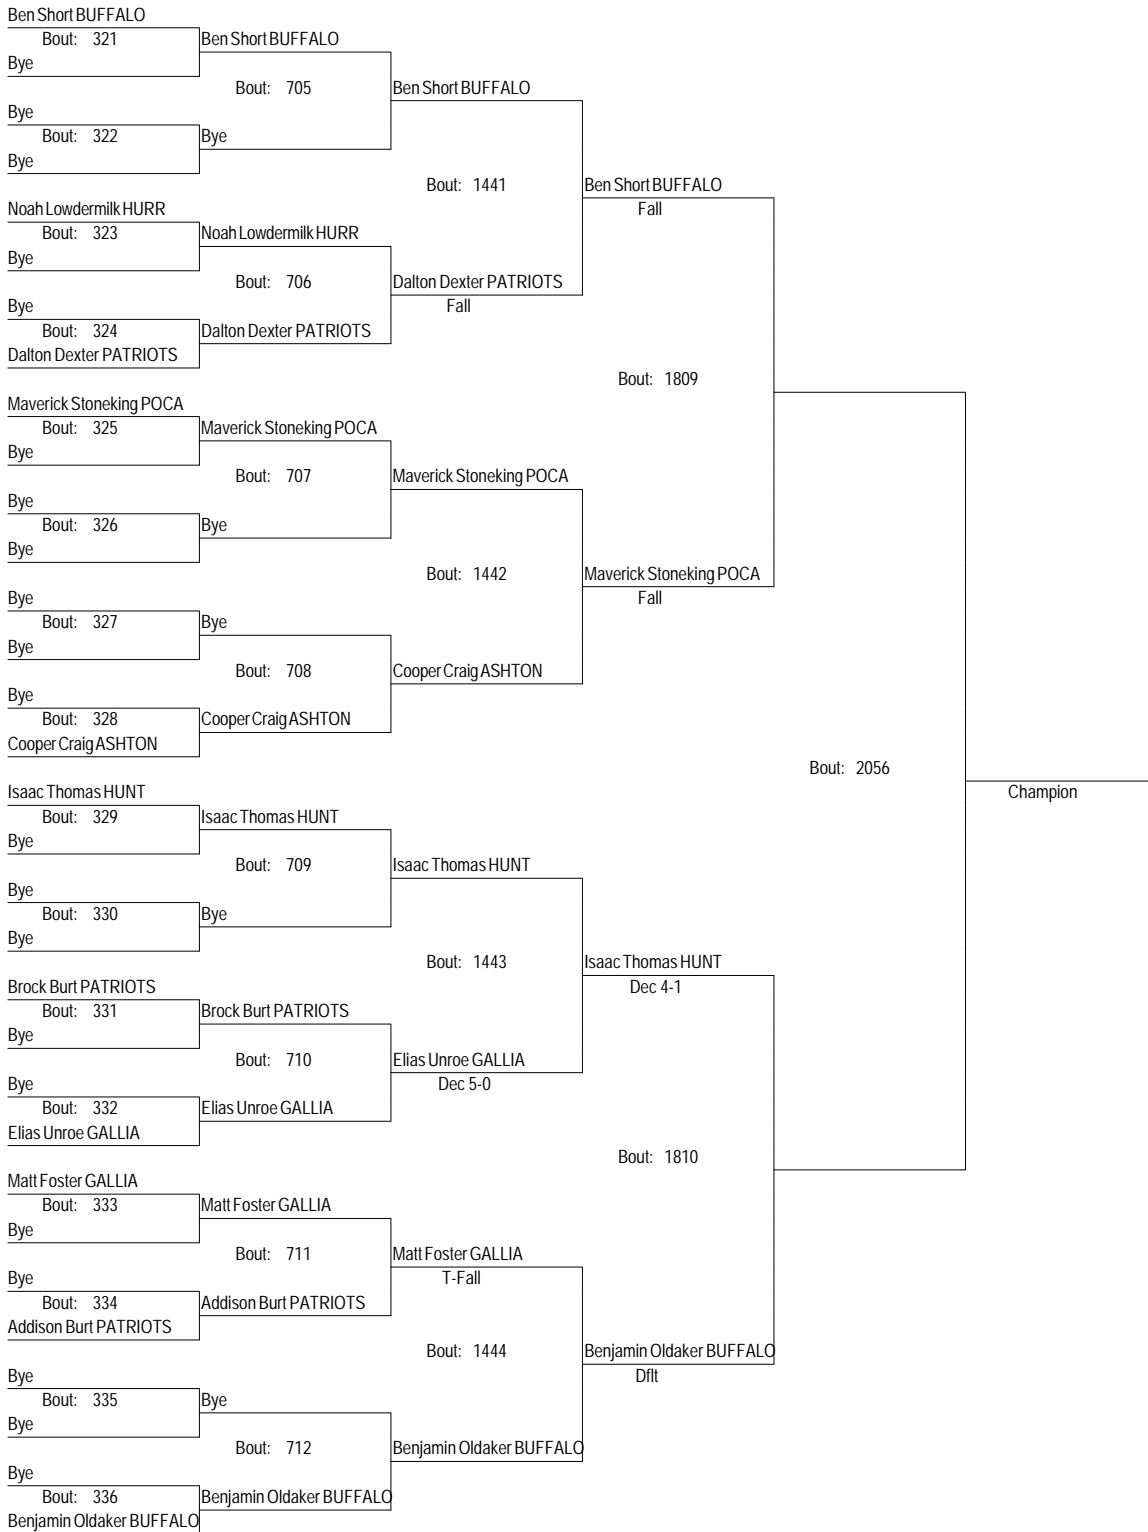

MCYWL Championships

March 31st - April 1st

10U67