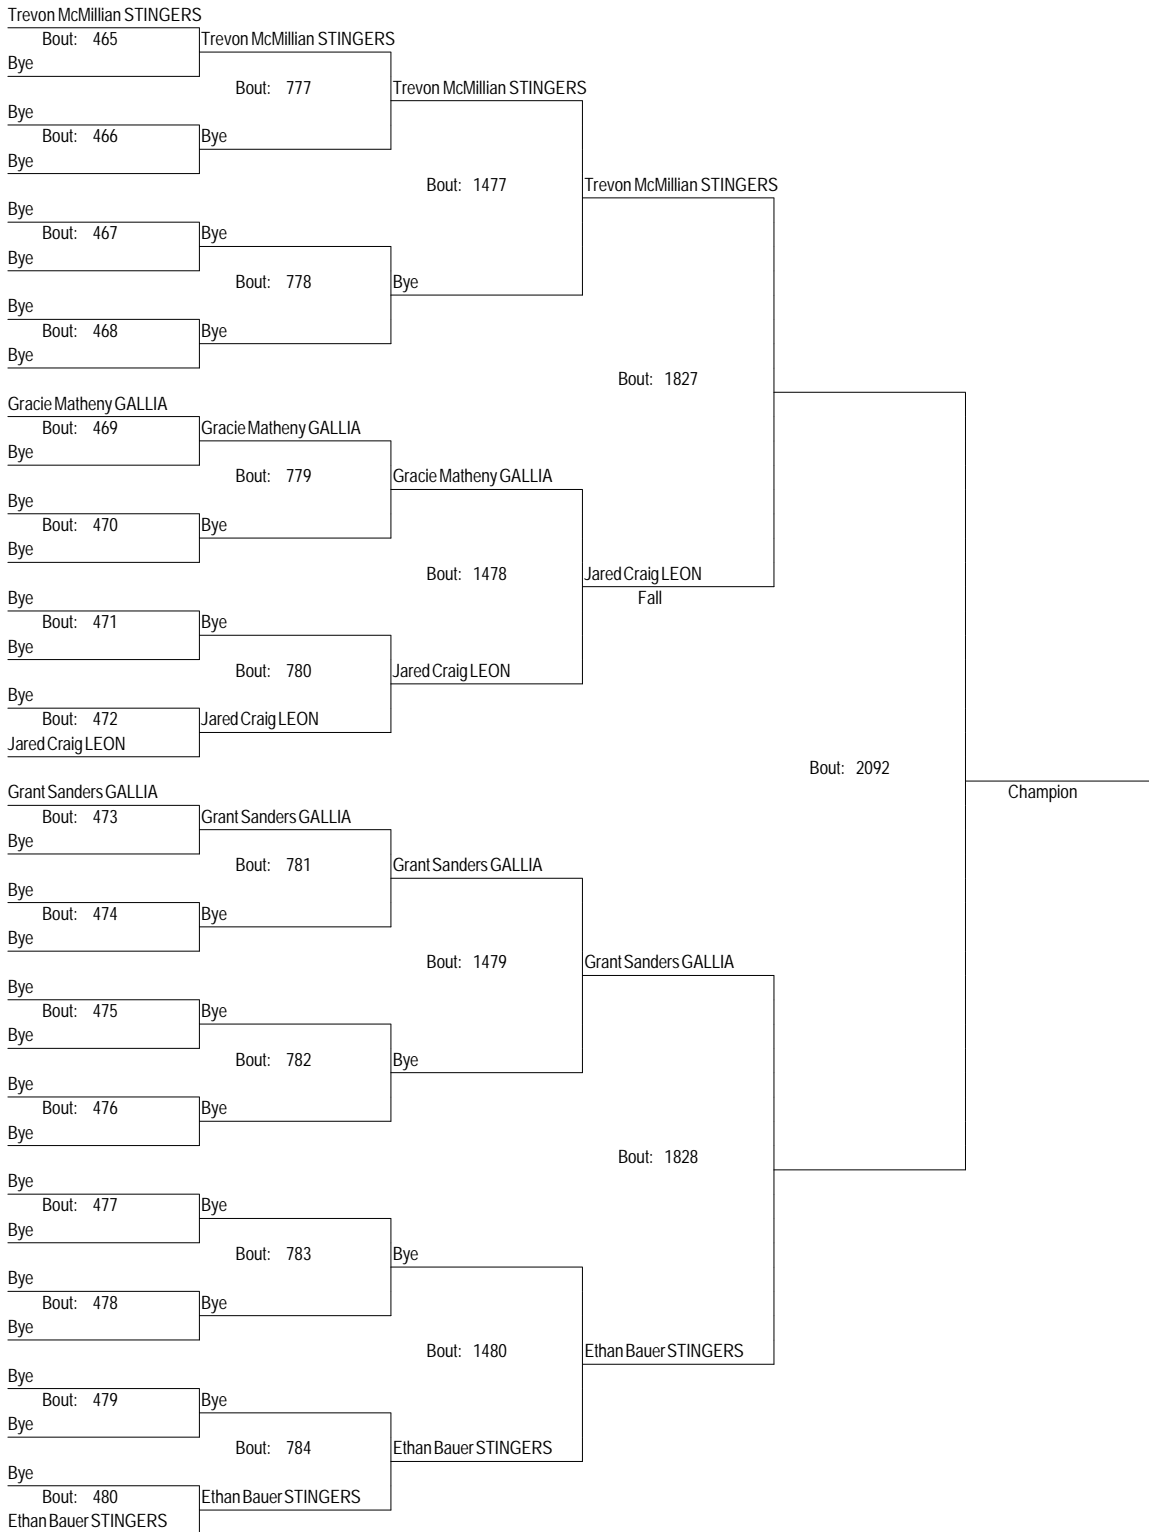

MCYWL Championships

March 31st - April 1st

12U92