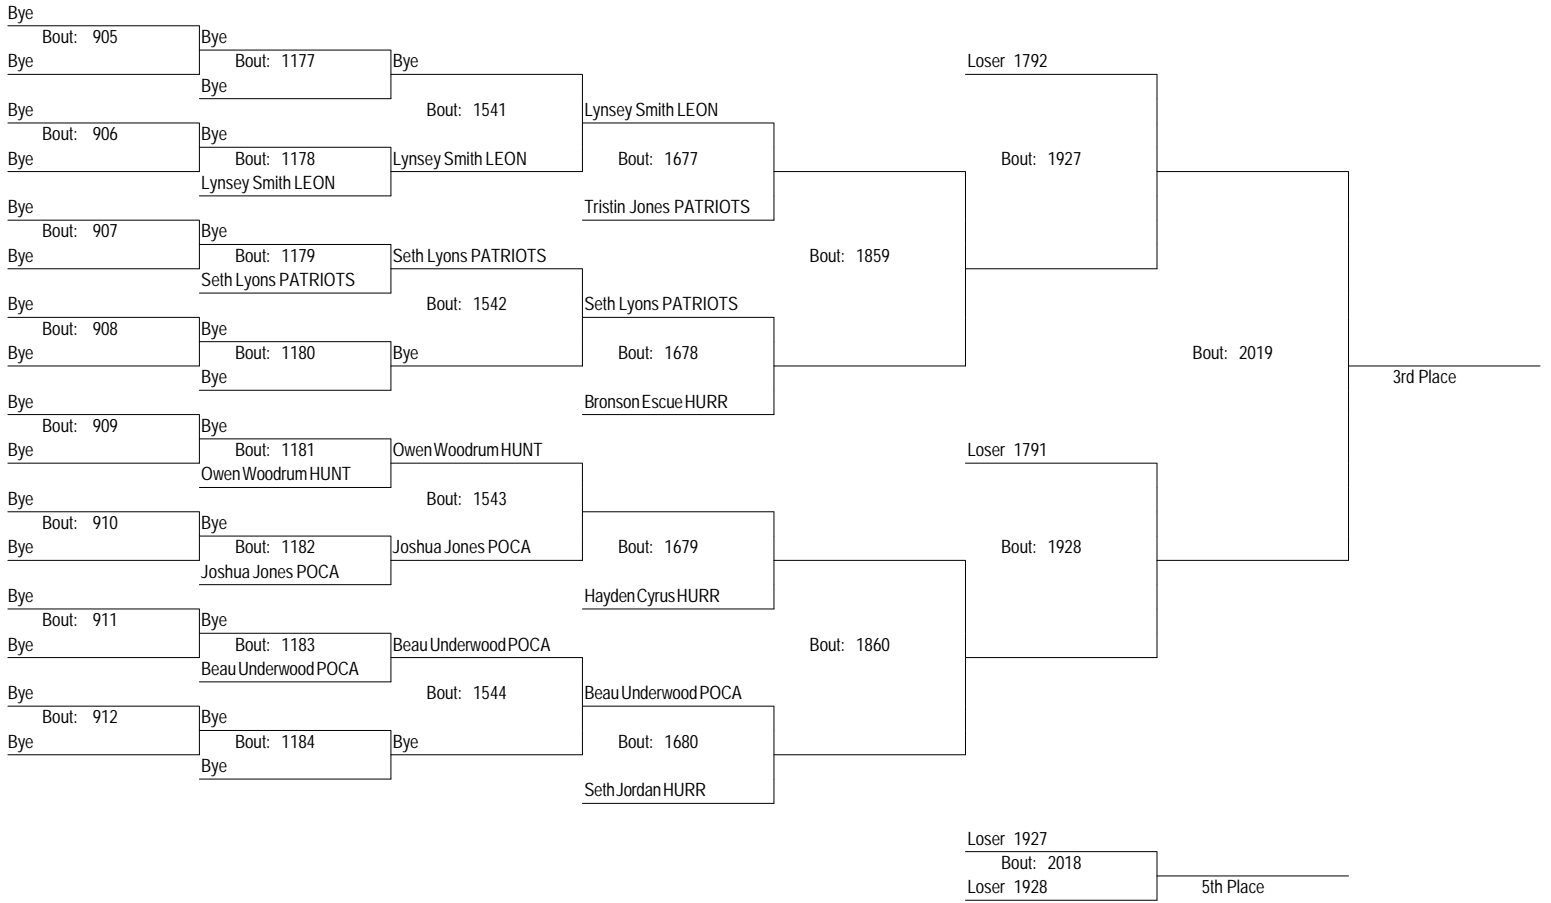

March 31st - April 1st

8U48

MCYWL Championships

March 31st - April 1st

8U54

MCYWL Championships

March 31st - April 1st

8U54

MCYWL Championships

March 31st - April 1st

8UDEV

MCYWL Championships

March 31st - April 1st

8UDEV

MCYWL Championships

March 31st - April 1st