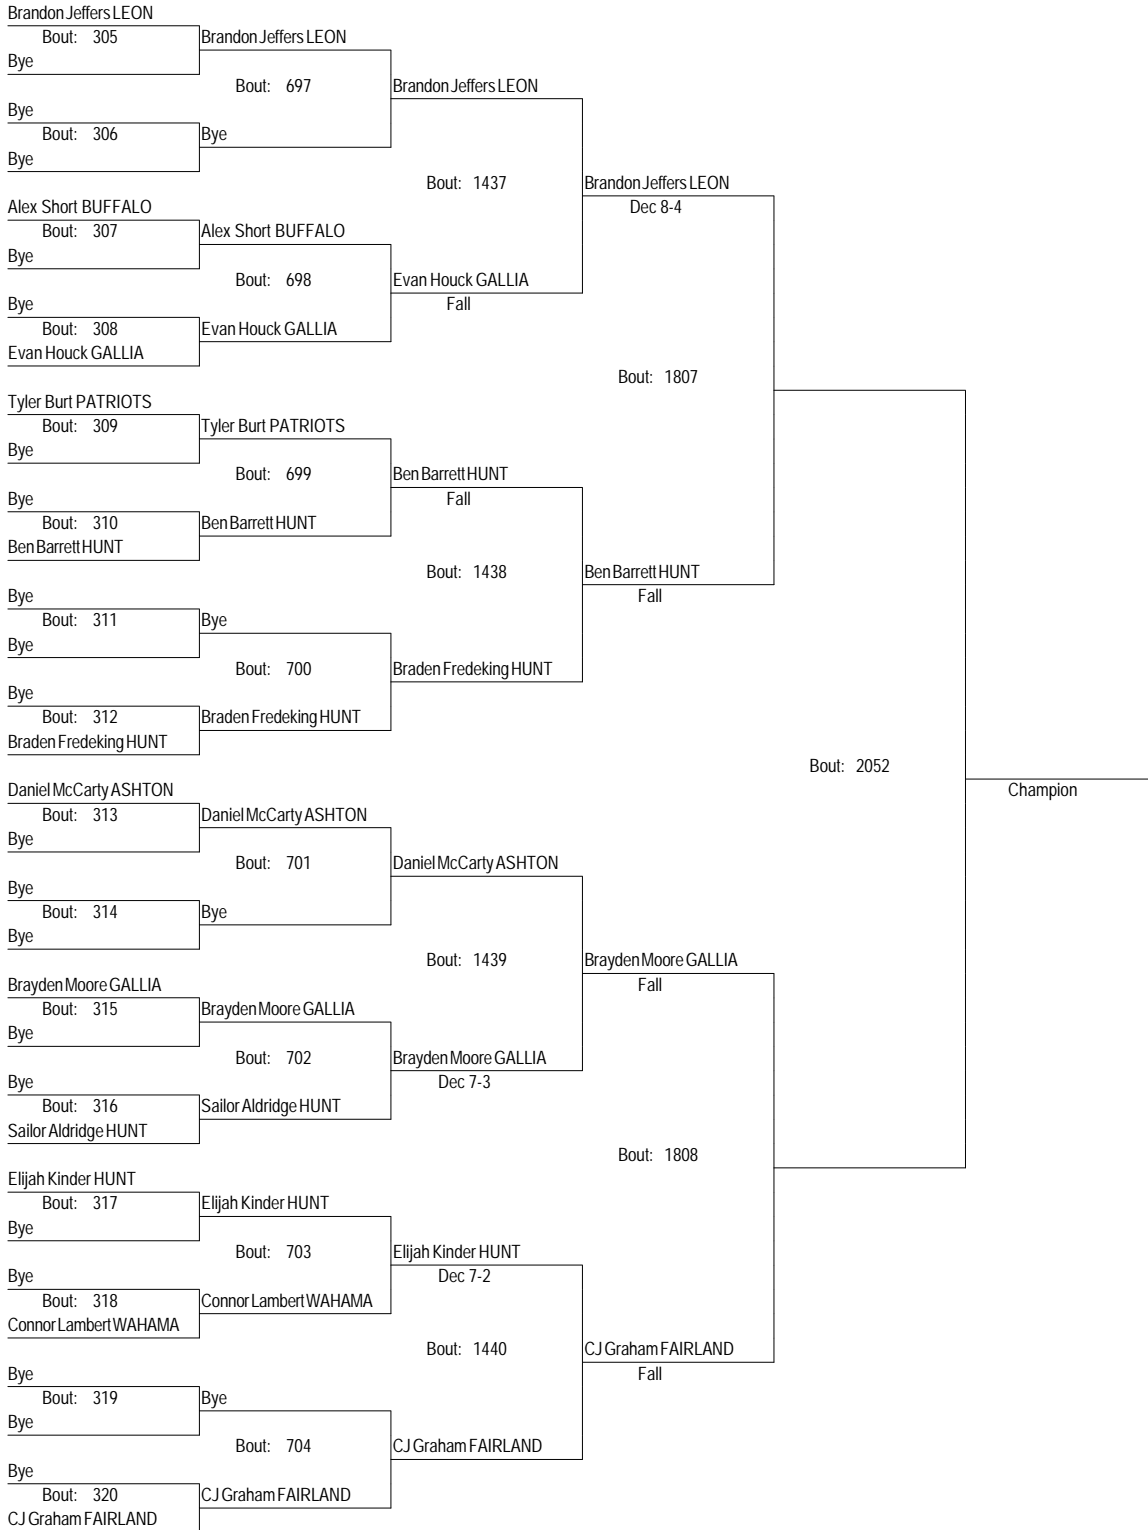

March 31st - April 1st

8UHWT

MCYWL Championships

March 31st - April 1st

10U61

MCYWL Championships

March 31st - April 1st

10U61