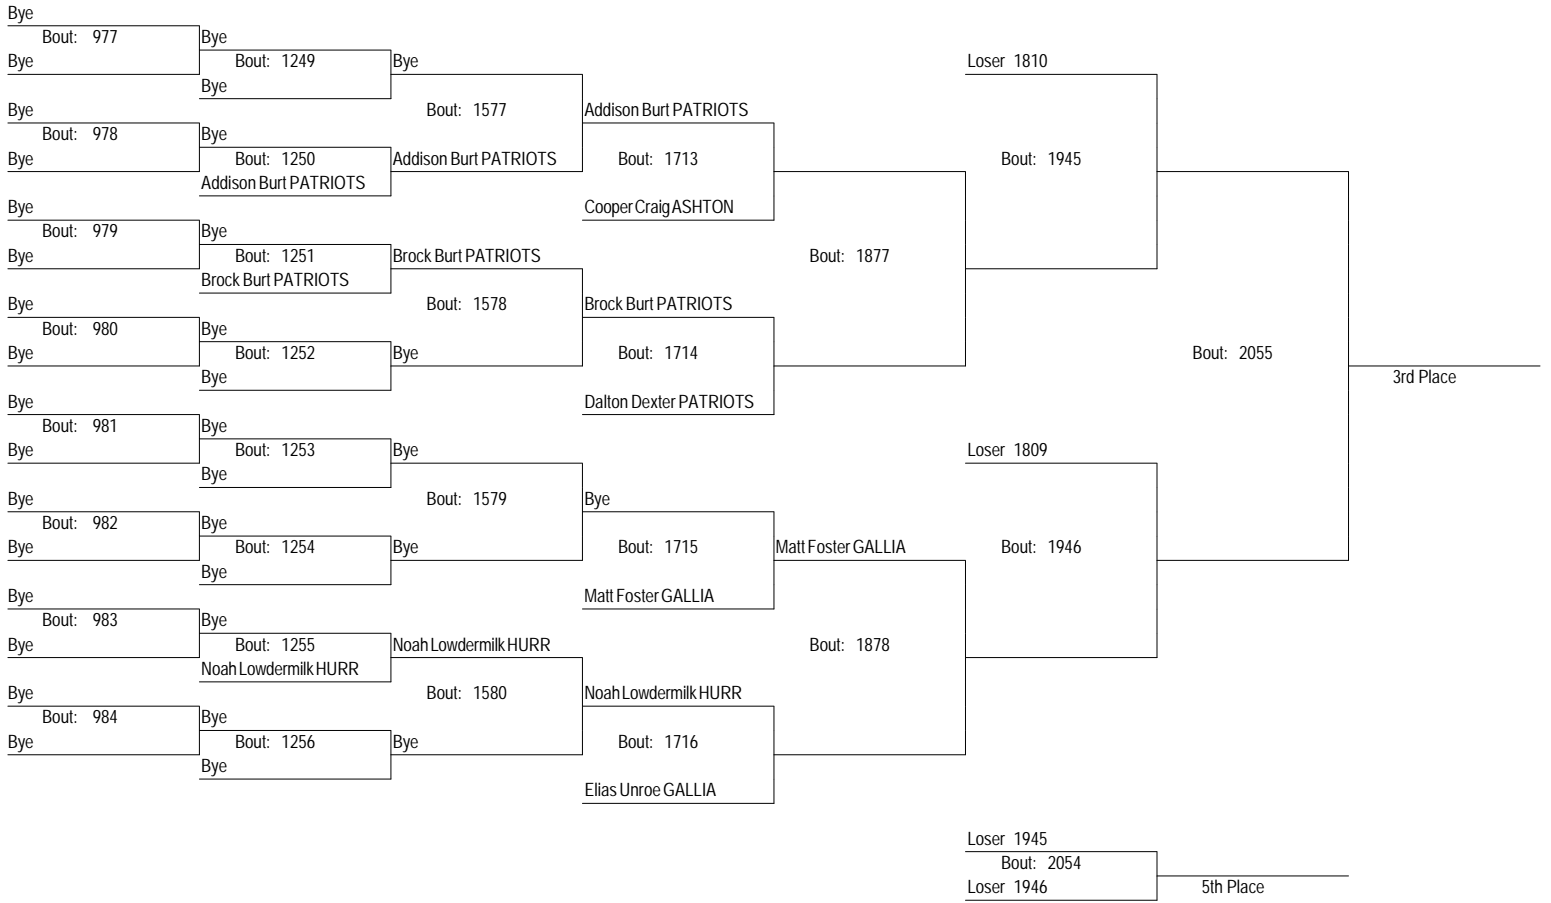

MCYWL Championships

March 31st - April 1st

10U67

MCYWL Championships

March 31st - April 1st

10U67

MCYWL Championships

March 31st - April 1st